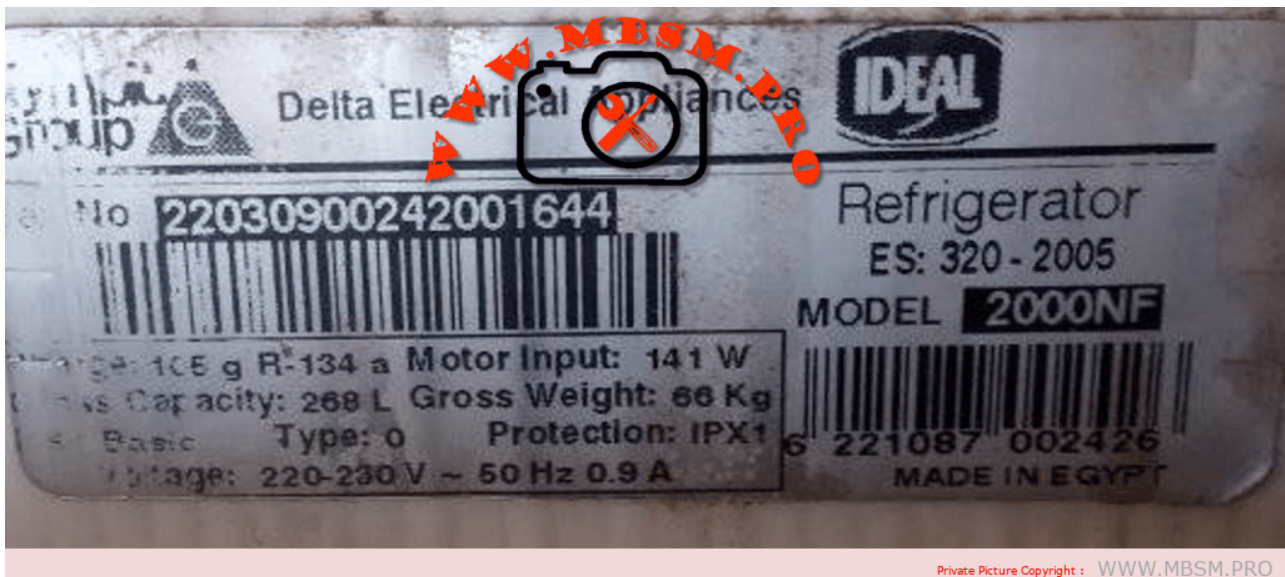

Mbsm.pro, Ideal, Refrigerator, 268 L, 141 w, Es:320-2005, 2000nf, made in Egypt, Compressor, 1/5 hp, G160tb, egm75af, r134a, 105 g

written by Lilianne | 24 September 2023

Mbsm.pro, Ideal, Refrigerator, 268 L, 141 w, Es:320-2005, 2000nf, made in Egypt, Compressor, 1/5 hp, G160tb, egm75af, r134a, 105 g

---

Mbsm.pro, Panasonic,