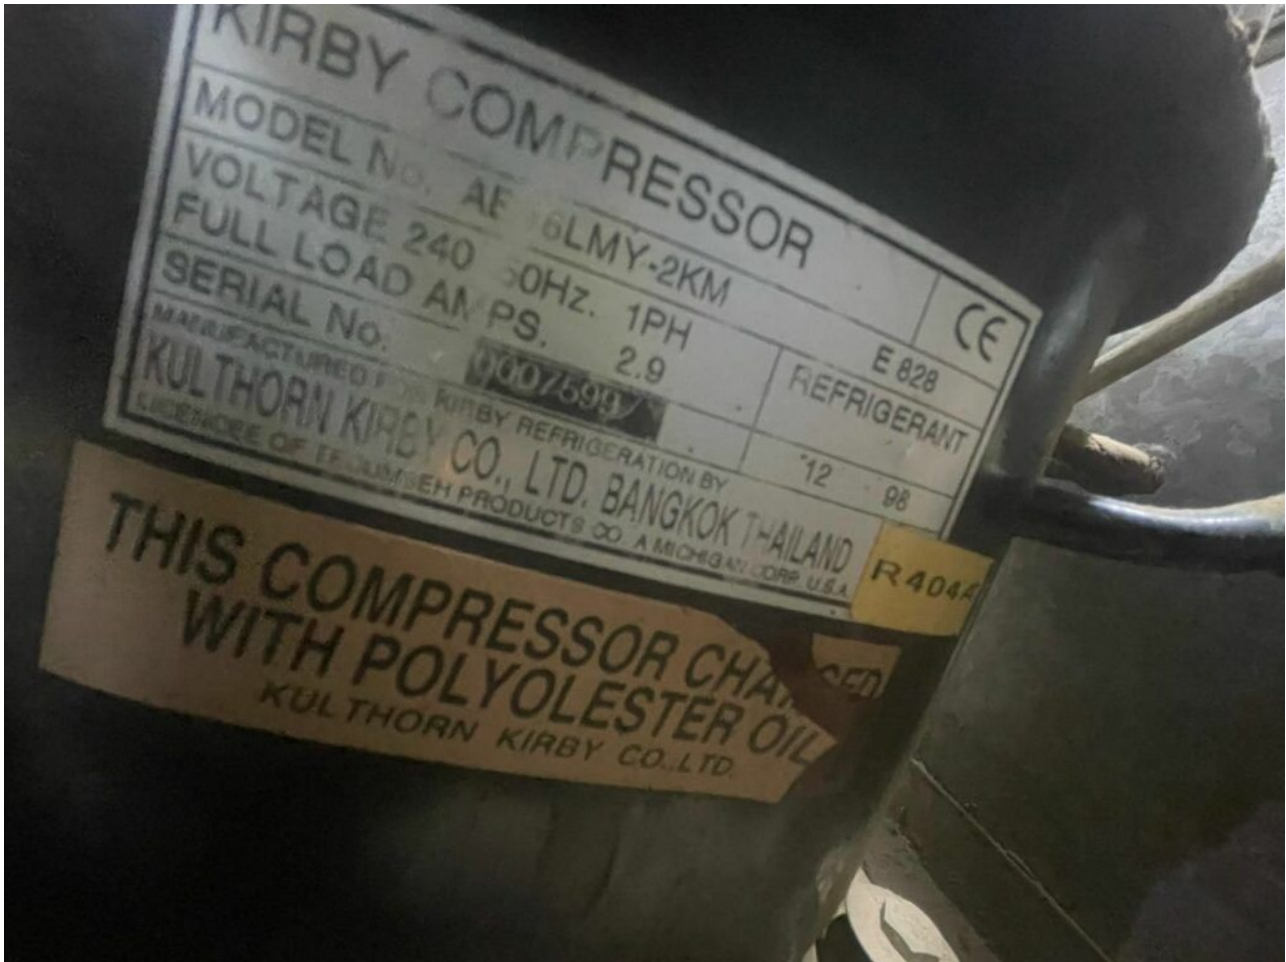

Private Picture Copyright : WWW.MBSM.PRO

Mbsm.pro compressor AE16LMY: 3/8 hp, R134a, HBP, 17.4 cc; 5/8 hp, R404, LBP, 14.5 cc.

Mbsm.pro, Compressor, Huaguang, asq80hg, Q series, 800 w, Hbp, r134a, 1/4 hp, cooling Application

Category: compressor

written by Lilianne | 30 March 2025