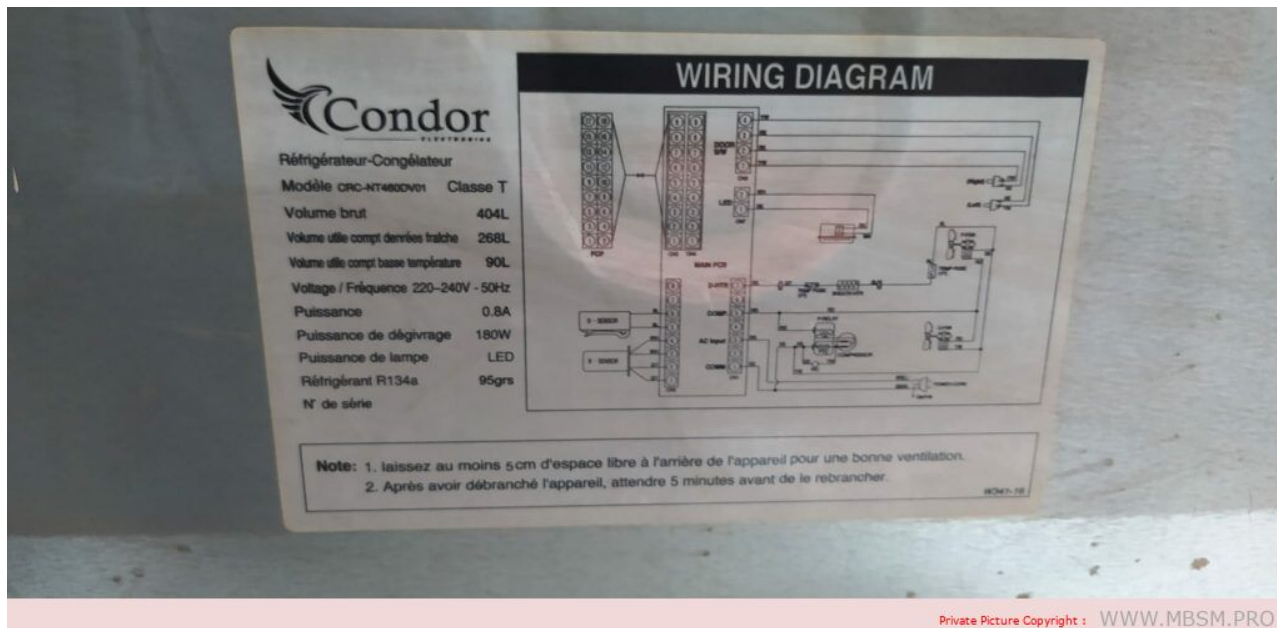

CRC-NT460DV01

written by Jamila | 20 March 2023

Mbsm.pro, Réfrigérateur, CRC-NT460DV01, Condor

**Mbsm.pro, Compressor, KONOR,
GQR90AA, ERU280HSP, R134a,
220-240V 50Hz, 10,1kg, 1/4HP,
Refrigerator, Condor, 420 L**

written by Lilianne | 20 March 2023

420

 **Condor**
Hisense

Mbsm.pro, Compressor, KONOR, GQR90AA, ERU280HSP, R134a,
220-240V 50Hz, 10,1kg, 1/4HP, Refrigerator, Condor, 420 L