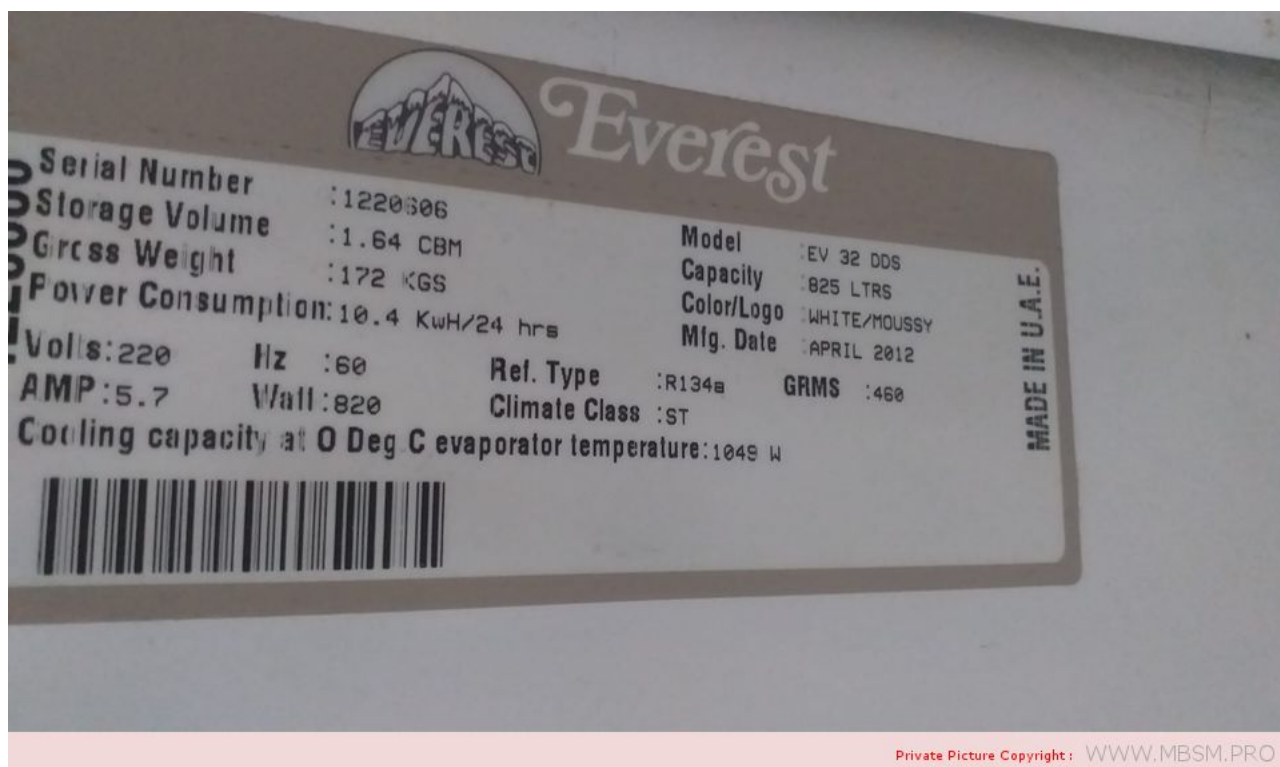

Mbsm.pro, upright, double door, cooler, ev32dds, visi cooler, makeeverest, captive, consumption, EV 32 DDS, 825 L, Compressor, 3/8 Hp++, R134A, 460 G, 0.9/1.2 bar, Filtre 30Gr, Capillary, 0.42, 180 psi

written by Lilianne | 18 March 2022

Mbsm.info, upright, double door, cooler, ev32dds, visi cooler, makeeverest, captive, consumption, EV 32 DDS, 825 L, Compressor, 3/8 Hp++, R134A, 460 G, 0.9/1.2 bar, Filtre 30Gr, Capillary, 0.42, 180 psi