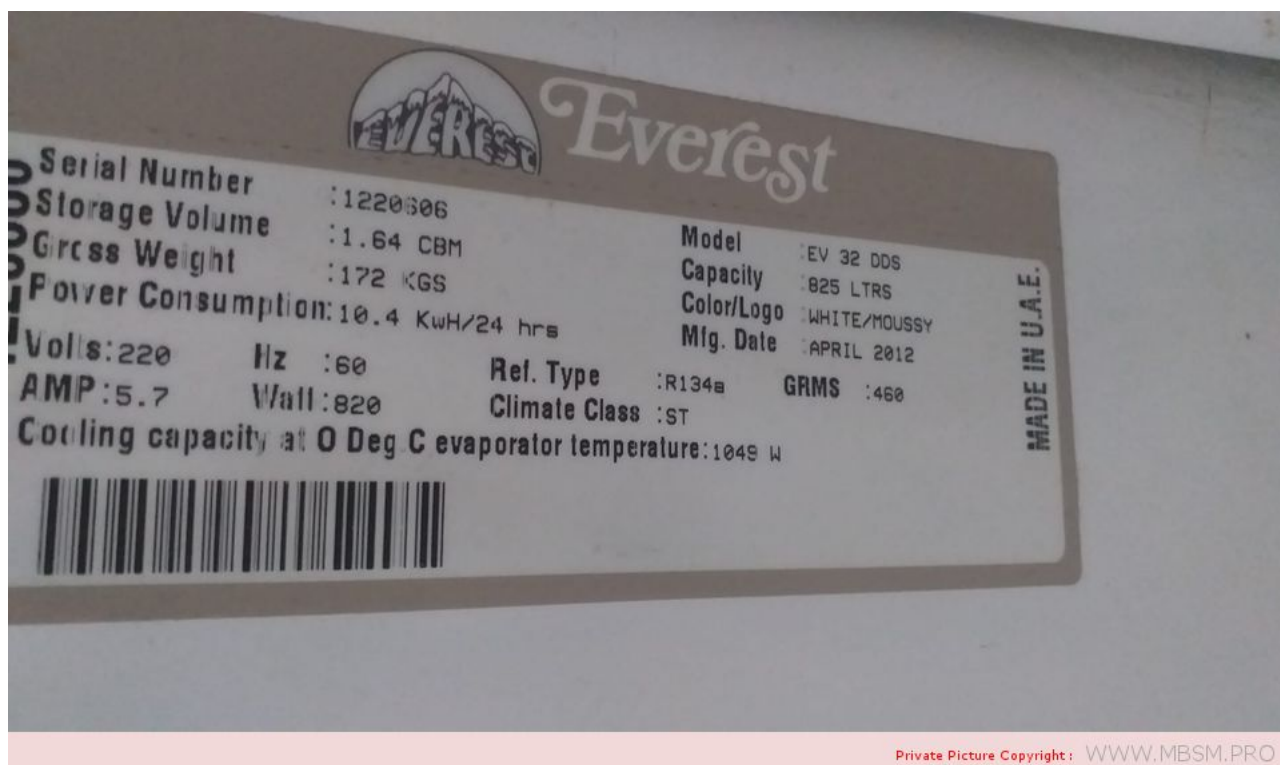

**Mbsm.pro, upright, double door, cooler, ev32dds, visi cooler, makeeverest, captive, consumption, EV 32 DDS, 825 L, Compressor, 3/8 Hp++, R134A, 460 G, 0.9/1.2 bar, Filtre 30Gr, Capillary, 0.42, 180 psi**

written by Lilianne | 18 March 2022

Mbsm.info, upright, double door, cooler, ev32dds, visi cooler, makeeverest, captive, consumption, EV 32 DDS, 825 L, Compressor, 3/8 Hp++, R134A, 460 G, 0.9/1.2 bar, Filtre 30Gr, Capillary, 0.42, 180 psi