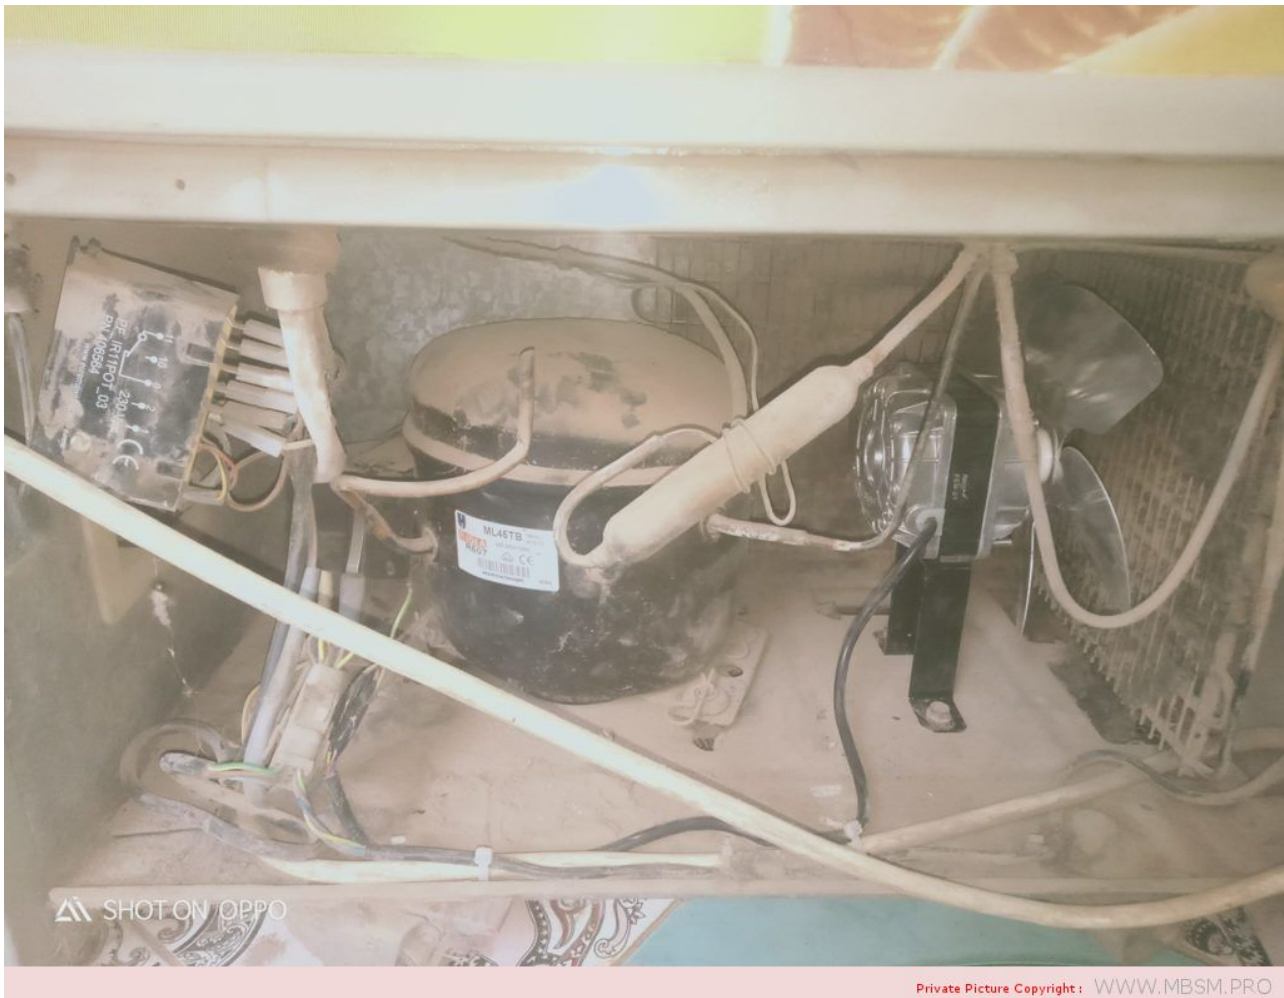

Mbsm.pro, Compressor, Cubigel, Huayi, Electrolux, ZEM, Freezer, ML45TB, HMBP, R404A, R507, 220 – 240V/1/50Hz, 1/5 HP, ++ Big, 1/4 Hp –, CSIR

written by Lilianne | 11 February 2022

Compressor ACC Cubigel Huayi Electrolux ZEM ML45TB, HMBP –
R404A, R507, 220 – 240V/1/50Hz, 1/5 HP, discharge 4.5 cm³,
motor type CSIR, oil type ISO VG46 ester, oil charge 300 cm³,
528 W at +5 / +55 °, input power, current 352 W, 2.04A,
expansion device: capillar or valve, cooling: fan, weight 10.1