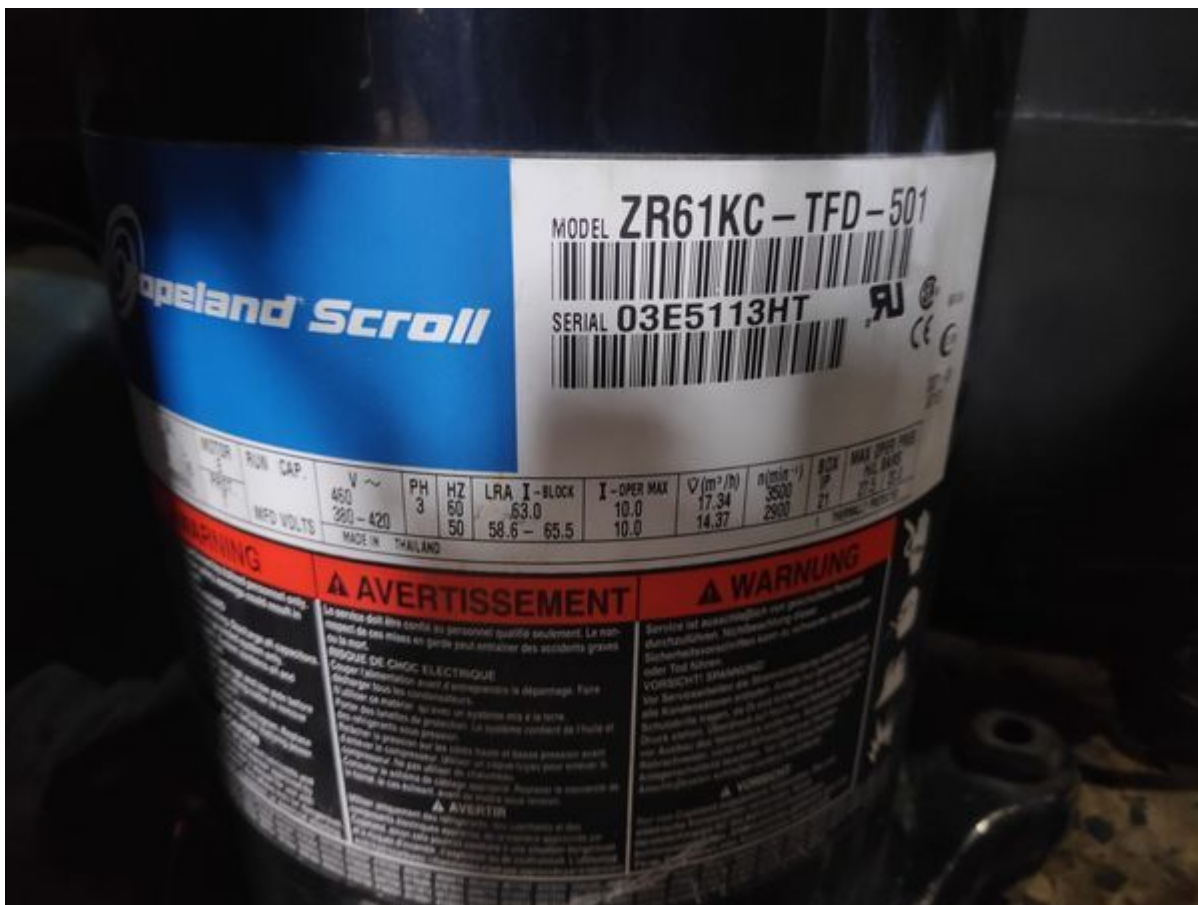

Mbsm.pro, COMPRESSOR, ZR61KC-TFD-522, SCROLL, R22, 3 PHASE, COPELAND, chiller, 14570 w, 49700 btu, 5 Hp

written by Lilianne | 9 October 2022

Private Picture Copyright: WWW.MBSM.PRO

Mbsm.pro, COMPRESSOR, ZR61KC-TFD-522, SCROLL, R22, 3 PHASE, COPELAND, chiller, 14570 w, 49700 btu, 5 Hp

---