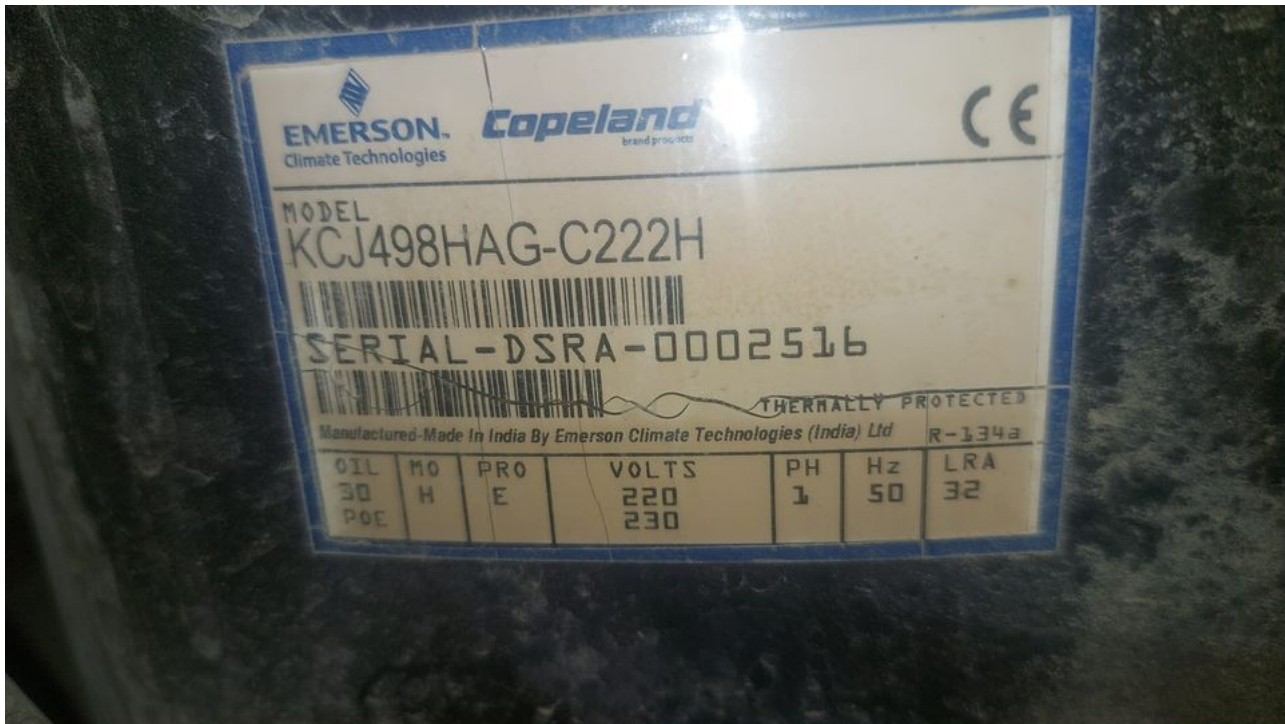

COPELAND, KCJ498HAG, COMPRESSOR, R134A ,3/4 HP+, HBP

written by Amina | 28 January 2024

Private Picture Copyright : WWW.MBSM.PRO

COPELAND, KCJ498HAG, COMPRESSOR, R134A ,3/4 HP+, HBP

Mbsm.pro, Compressor, kcn463hag, COPELAND, R134A, 0.5HP, 1538W

written by Lilianne | 28 January 2024