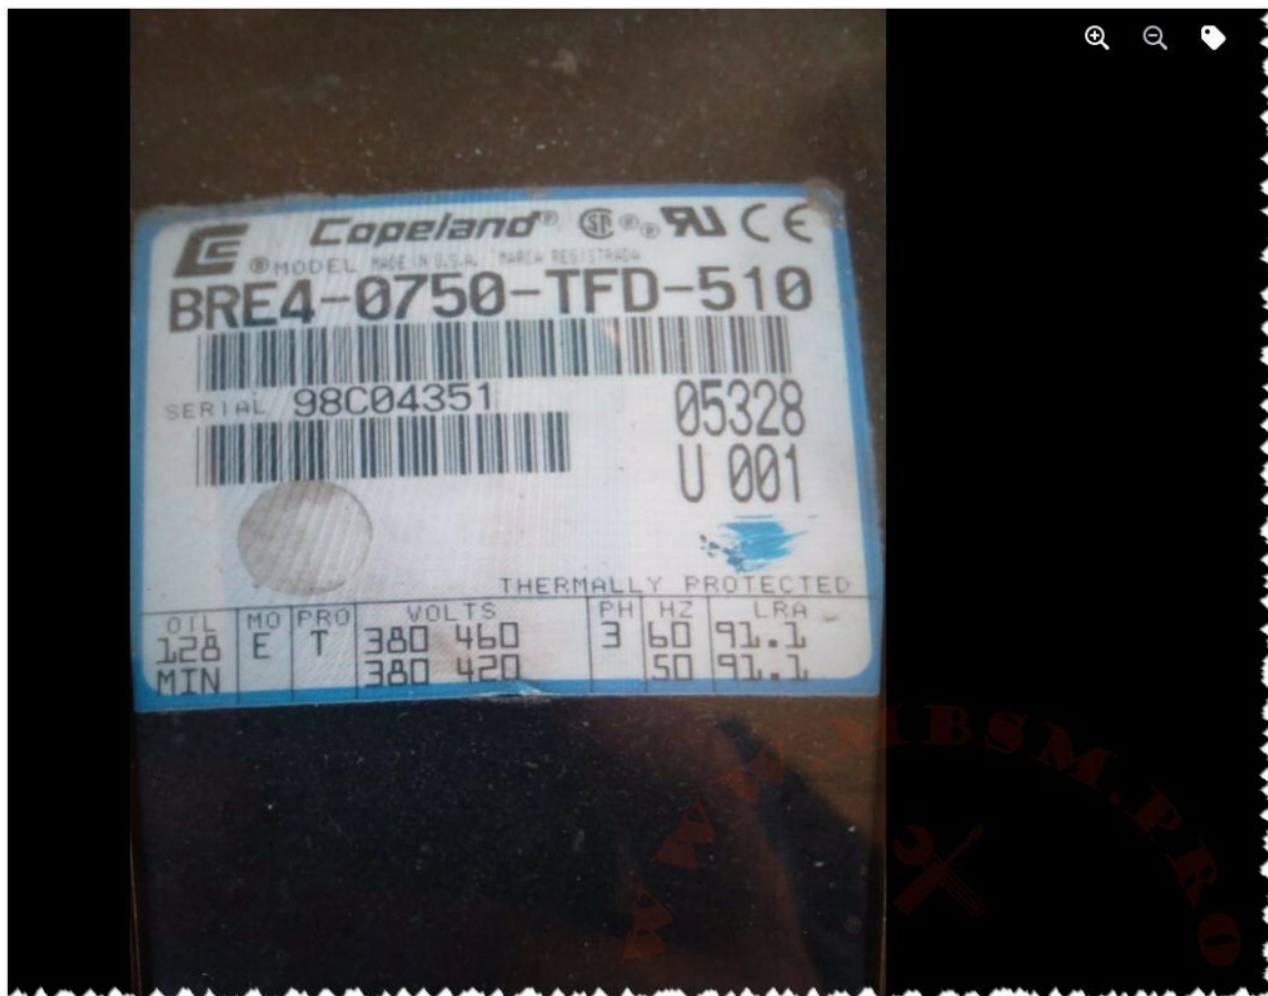

# Mbsm.pro, compressor, BRE4-0750-TFD-510, Copeland, 7.5 HP, 460V, 3 PH, R22, R134A, R407C, Scroll Compressor, Copeland Compressor

written by Lilianne | 28 January 2024

Private Picture Copyright : WWW.MBSM.PRO