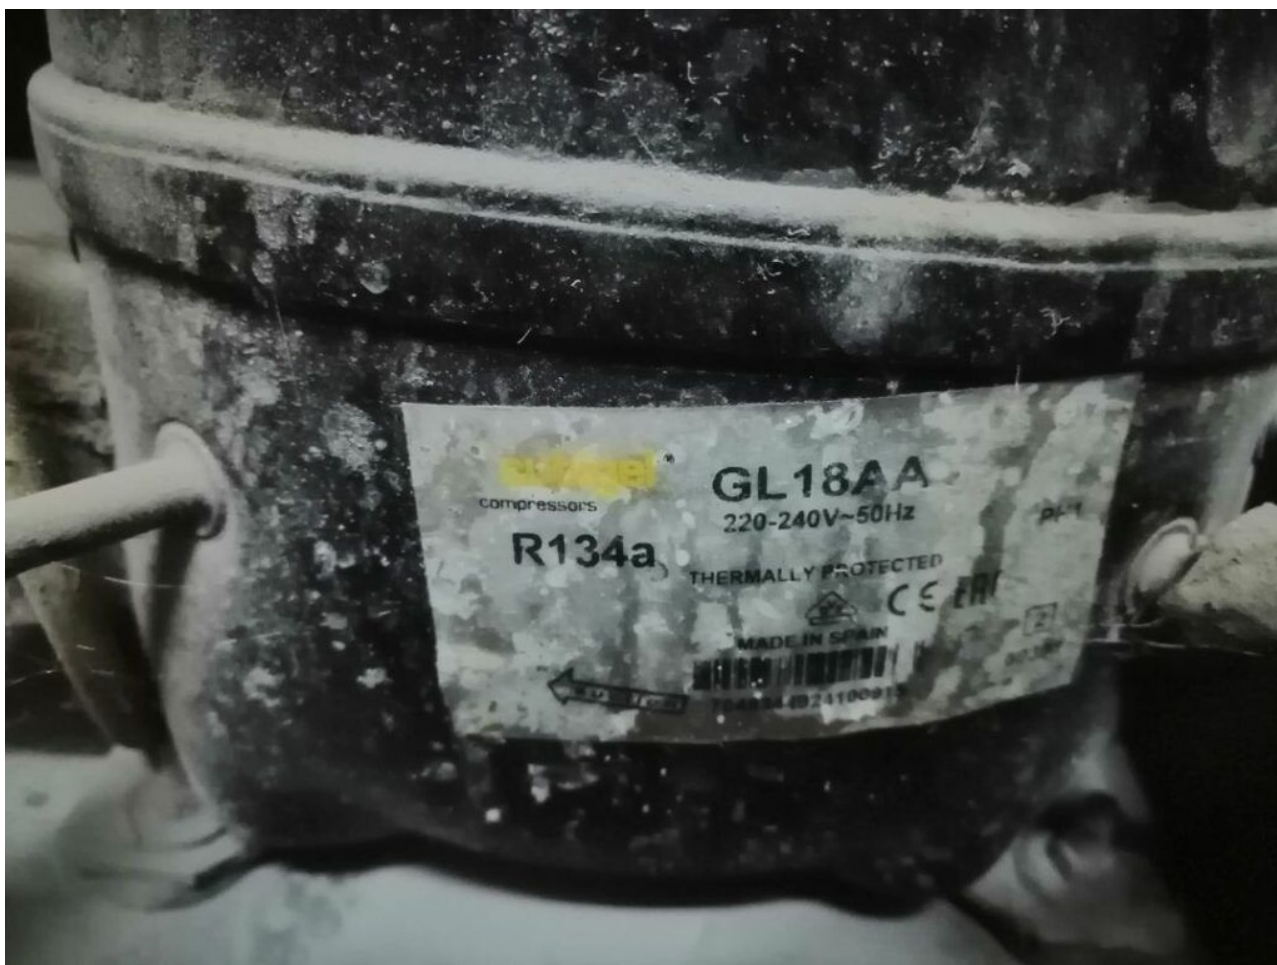

Mbsm.pro, Compressor, coolant, Cubigel, R134a, GL18AA, 220-240V, 50Hz, 3/8 hp++, 1/2HP-

written by Lilianne | 5 May 2023

Private Picture Copyright : WWW.MBSM.PRO

Mbsm.pro, Compressor, coolant, Cubigel, R134a, GL18AA,
220-240V, 50Hz, 3/8 hp++, 1/2HP-

Mbsm.pro, Cubigel, GP16TB, hermetic, compressor, 3/8 hp++, 1/2 hp-, HBP, R134a, R1234yf, CSIR,

written by Lilianne | 5 May 2023

Mbsm.pro, Cubigel, GP16TB, hermetic, compressor, 3/8 hp++, 1/2 hp-, HBP, R134a, R1234yf, CSIR,