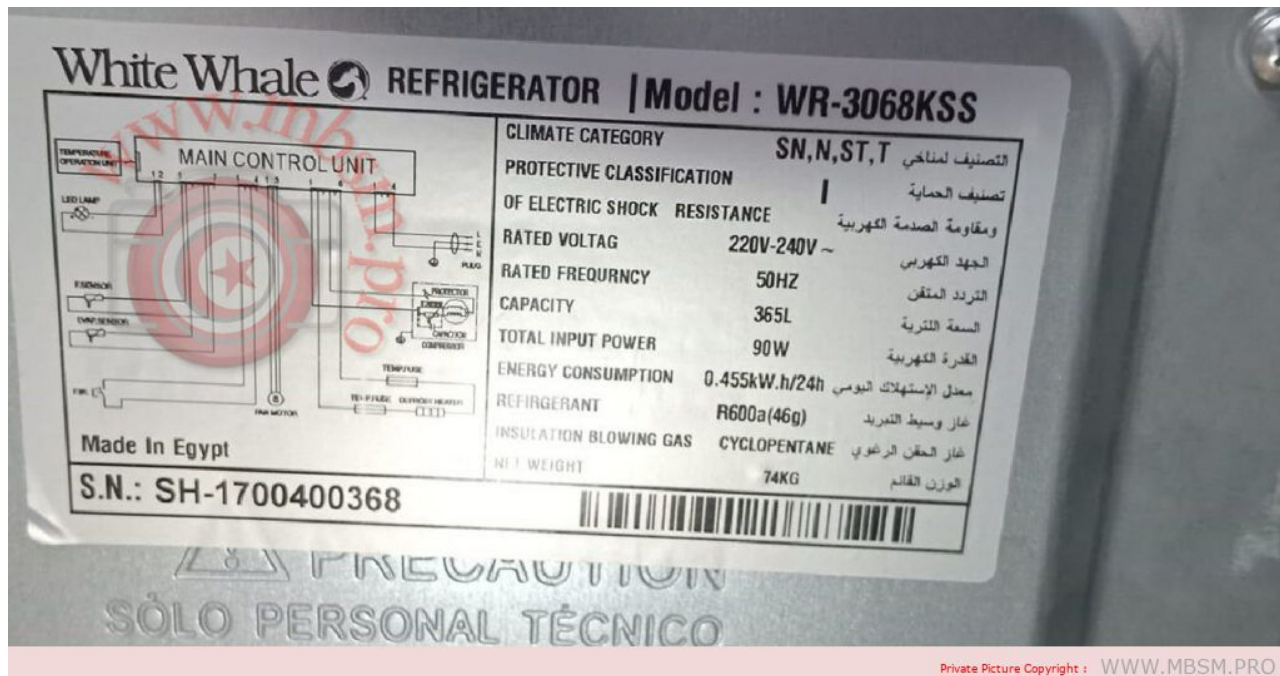

# Mbsm.pro, D40CY1, compressor, Donper, R600a, 40cc, 1/10 HP

written by Lilianne | 1 September 2023

Mbsm.pro, D40CY1, compressor, Donper, R600a, 40cc, 1/10 HP

Mbsm.pro, Dongbei compressor,  
aluminum wire, R600a, R134a,  
S65CY1, S75CY1, S80CY1,  
S96CY1, H170CY1, L118CY1,  
L126CY1, L140CY1, K270CY1,