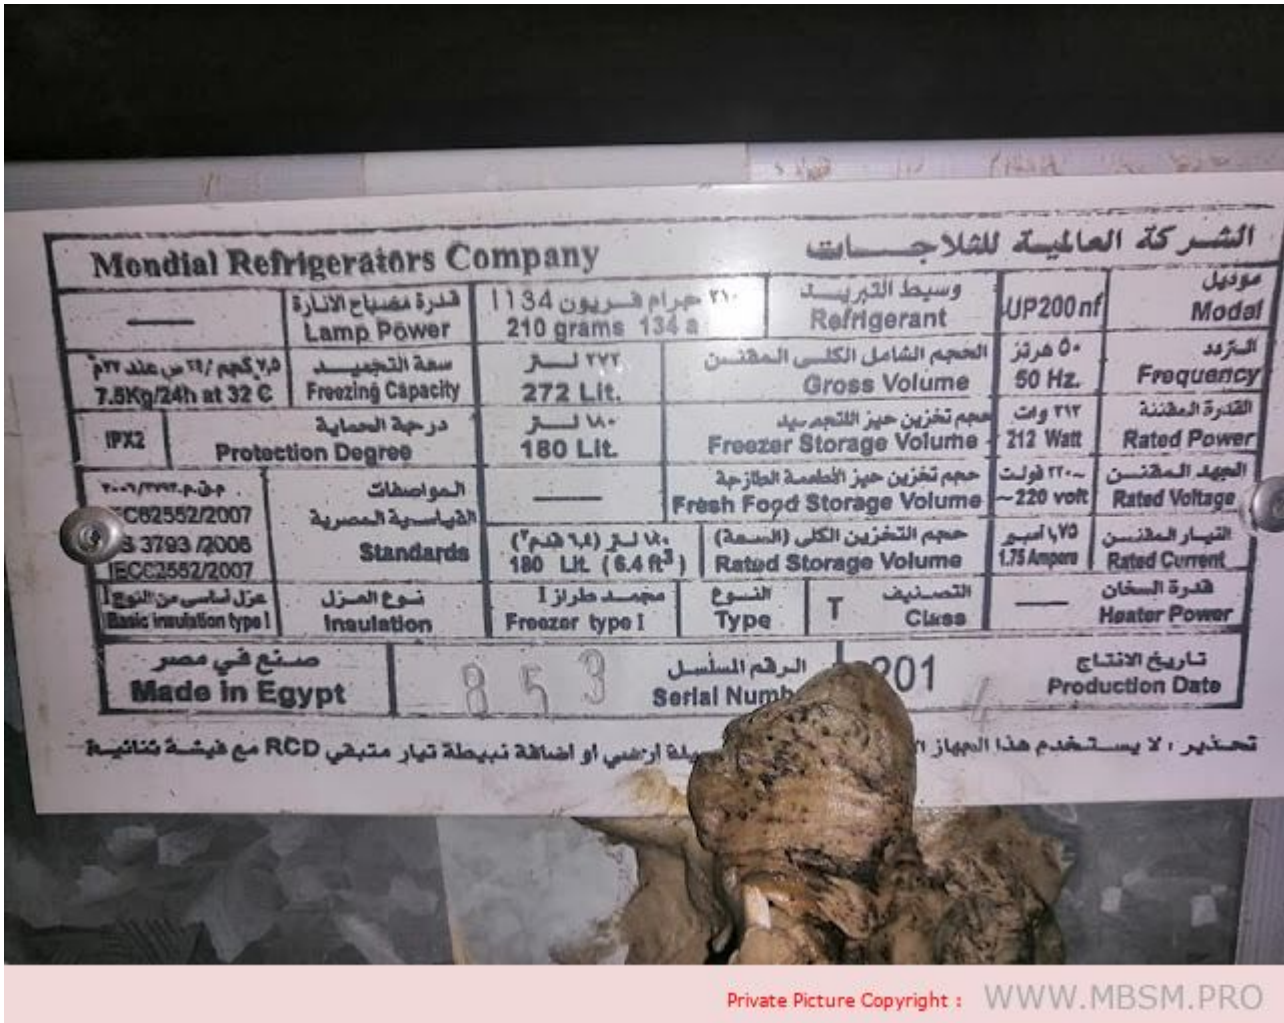

Freezer no frost, Alaska, Freezer vertical, 7 gavetas, 239L, Compressor 1/4 Hp, HSL27YE-5, DAEW00 COMPRESSOR, R134a, 220G, 220V, 180W

Mbsm.pro, PDF, DAEW00 COMPRESSOR, HPL23YH-5, 199W, 1/4 Hp, R134A , 90G

written by Lilianne | 23 January 2024

Mbsm_dot_pro_private_PDF_HPL23YH-5Télécharger

Mbsm_dot_pro_private_PDF_HPL23YH-5-2Télécharger