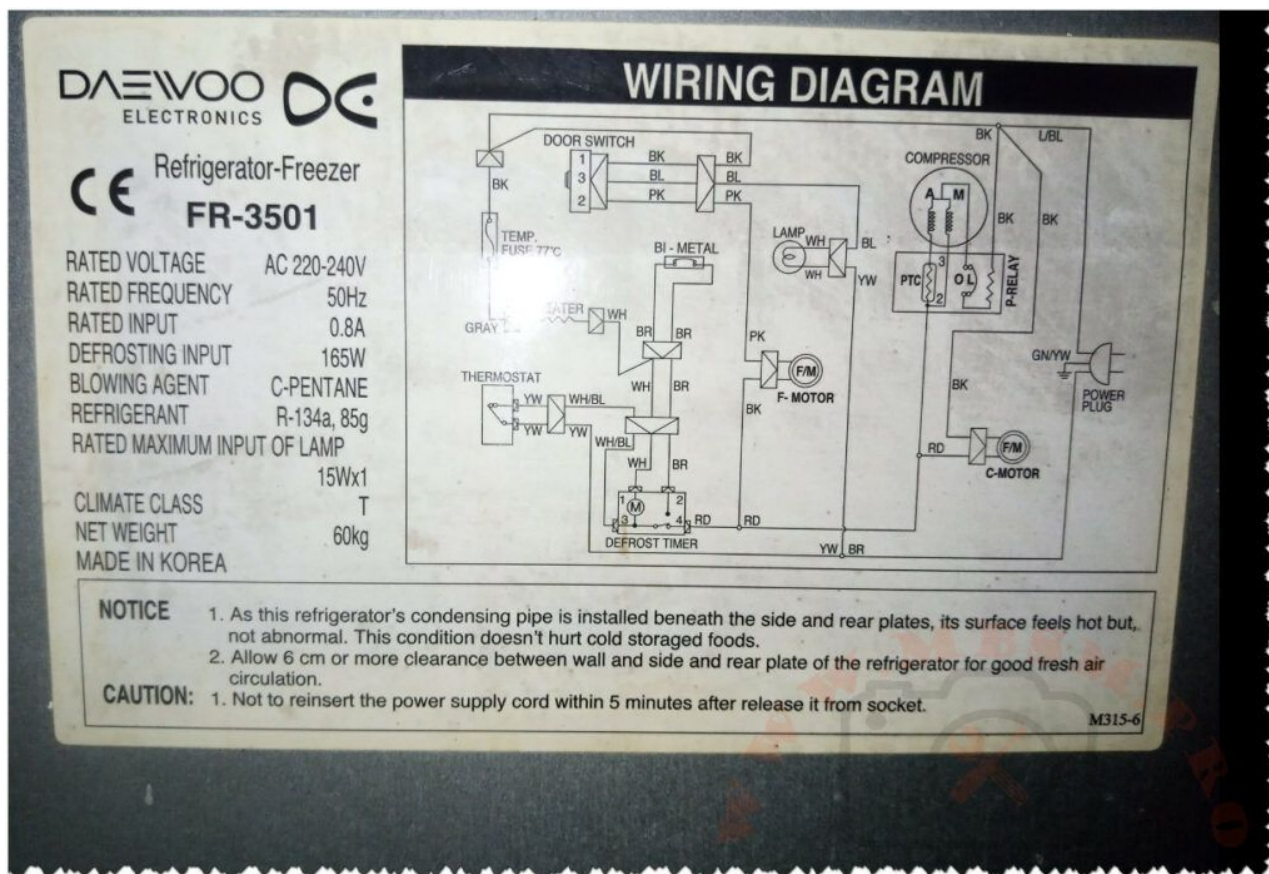

Mbsm.pro, DAEWOO, Refrigerator-Freezer, 350 l, FR-3501, AC 220-240V, 0.8 a, 165 w, compressor, 1/5 hp, R-134a, 85g, HSL25YE-5, 1bp, R-134a, 85g

written by Lilianne | 10 February 2024

Private Picture Copyright : WWW.MBSM.PRO

Mbsm.pro, DAEWOO, Refrigerator-Freezer, 350 l, FR-3501, AC 220-240V, 0.8 a, 165 w, compressor, 1/5 hp, R-134a, 85g, HSL25YE-5, 1bp, R-134a, 85g