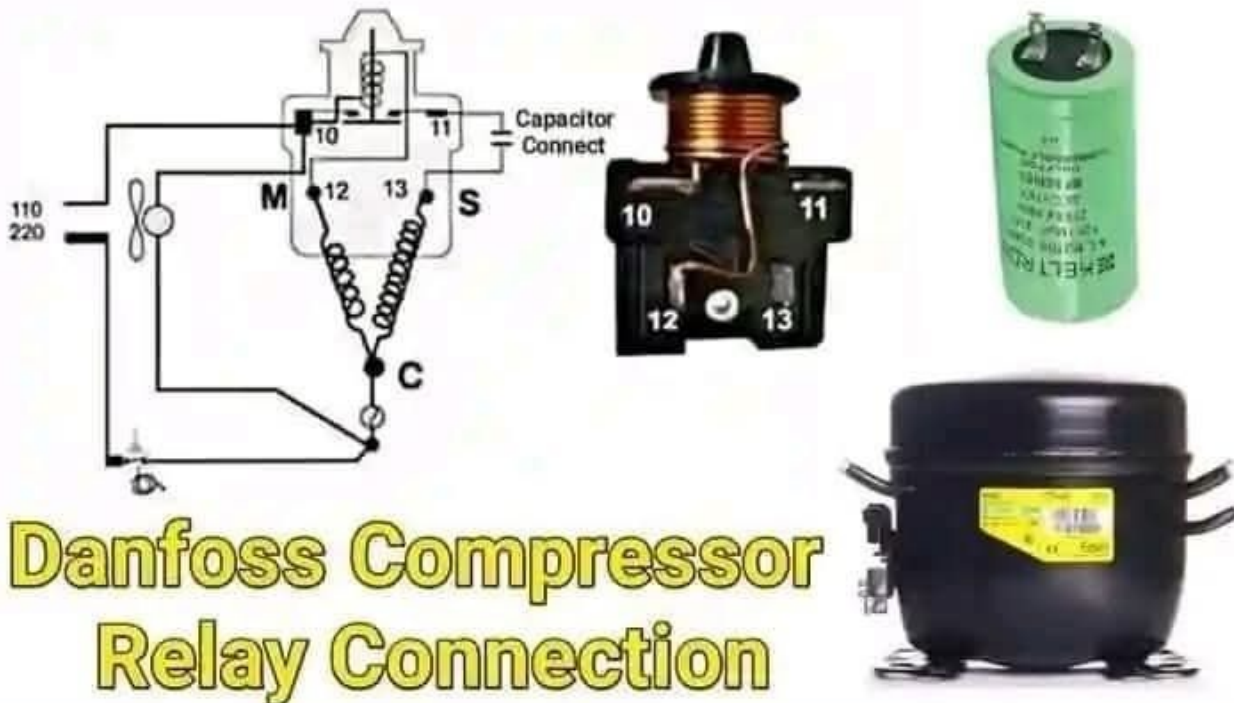

Mbsm.pro, Danfoss, Compressor, Relay, Capacitor, Connection

Category: compressor

written by Lilianne | 17 January 2025

Private Picture Copyright : WWW.MBSM.PRO

Understanding the correct connection of a Danfoss relay to an electric compressor is essential for ensuring the efficient and safe operation of refrigeration systems. This guide provides a detailed explanation of the components, connection steps, and troubleshooting tips to help you properly install and maintain the relay. By following the outlined procedures, you can enhance the performance of your compressor, prevent common faults, and extend the lifespan of your refrigeration system. Whether you're a technician or a DIY enthusiast, this comprehensive overview will equip you with the knowledge needed to handle Danfoss relay connections with confidence.