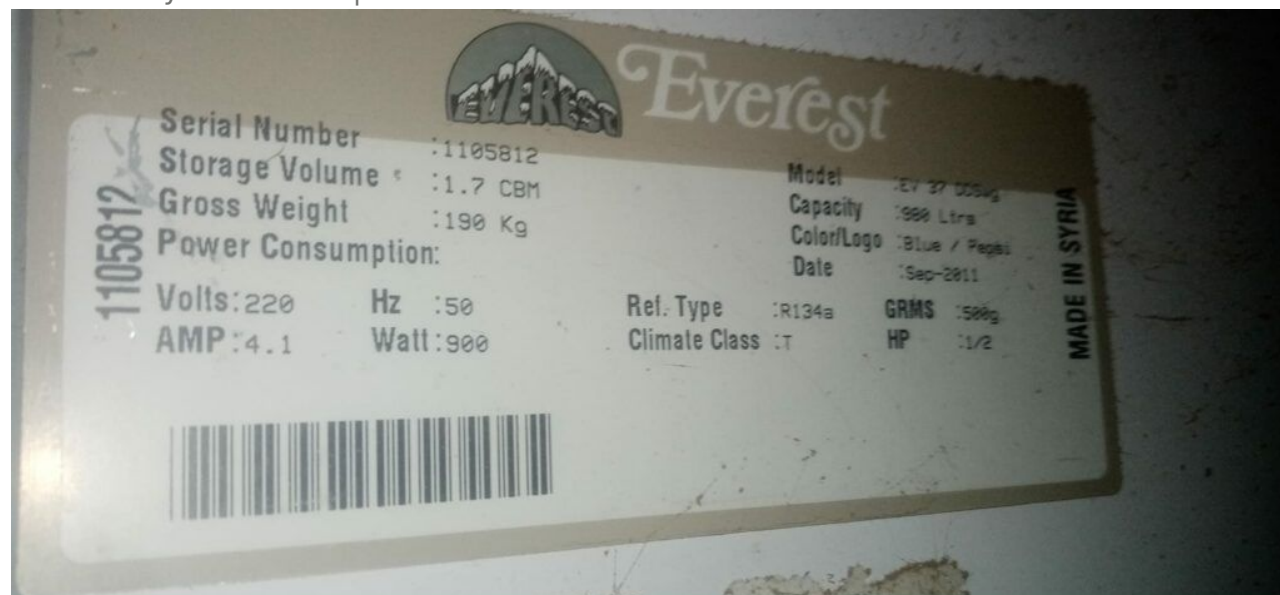

Everest, refrigerator, EV37dds, 4.1 A, 900 w, 980 L, R134a, Compressor, 1/2 hp, double door, Dimensions : H 200 cm, W 116 cm, D 65 cm

Category: compressor, Refrigerator
written by Lilianne | 19 November 2023

Private Picture Copyright : WWW.MBSM.PRO

Everest, refrigerator, EV37dds, 4.1 A, 900 w, 980 L, R134a, Compressor, 1/2 hp