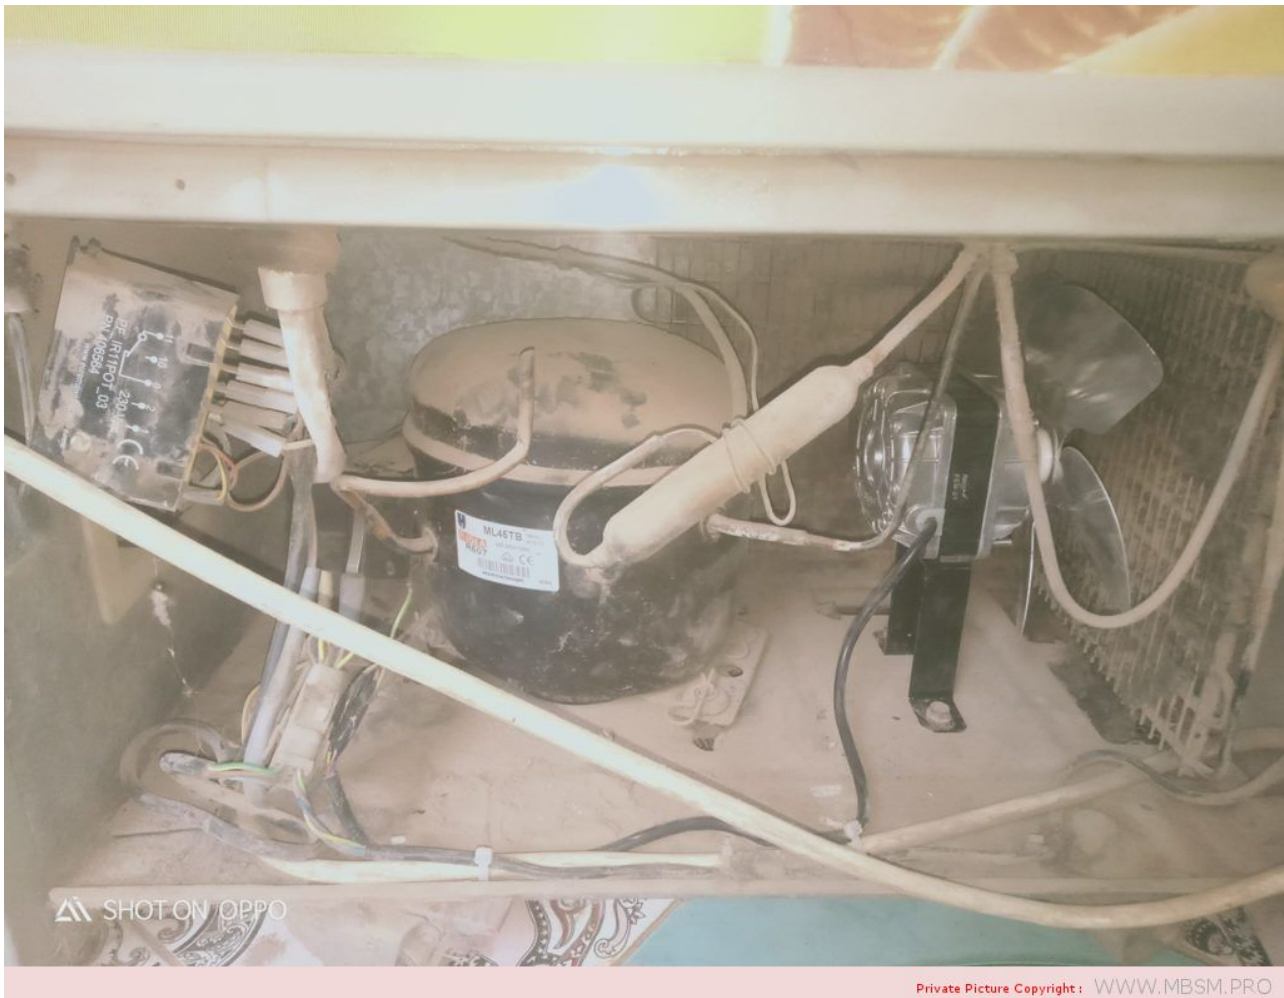

# Mbsm.pro, Compressor, Cubigel, Huayi, Electrolux, ZEM, Freezer, ML45TB, HMBP, R404A, R507, 220 – 240V/1/50Hz, 1/5 HP, ++ Big, 1/4 Hp –, CSIR

written by Lilianne | 11 February 2022

Compressor ACC Cubigel Huayi Electrolux ZEM ML45TB, HMBP –  
R404A, R507, 220 – 240V/1/50Hz, 1/5 HP, discharge 4.5 cm<sup>3</sup>,  
motor type CSIR, oil type ISO VG46 ester, oil charge 300 cm<sup>3</sup>,  
528 W at +5 / +55 °, input power, current 352 W, 2.04A,  
expansion device: capillar or valve, cooling: fan, weight 10.1