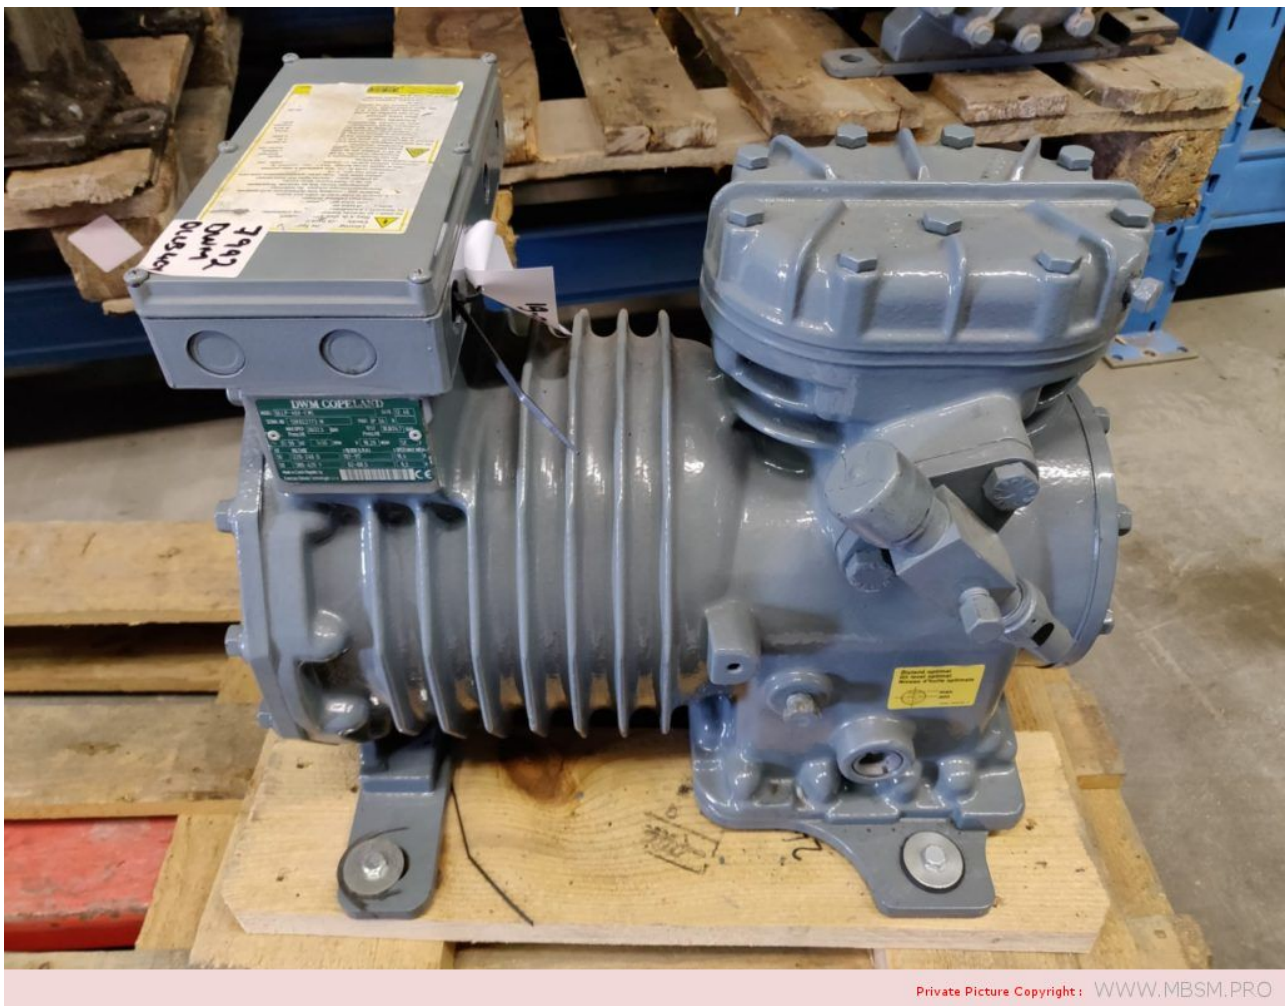

Mbsm.pro, Compressor, DLLP-40X, DLLP-40X-EWL, DWM, Copeland, Semi-Hermetic Compressor, 4 Hp, R507, 400V /3PH/ 50hz

written by Lilianne | 18 March 2022

Private Picture Copyright: WWW.MBSM.PRO

Mbsm.pro, Compressor, DLLP-40X, DLLP-40X-EWL, DWM, Copeland,
Semi-Hermetic Compressor, 4 Hp, R507, 400V /3PH/ 50hz