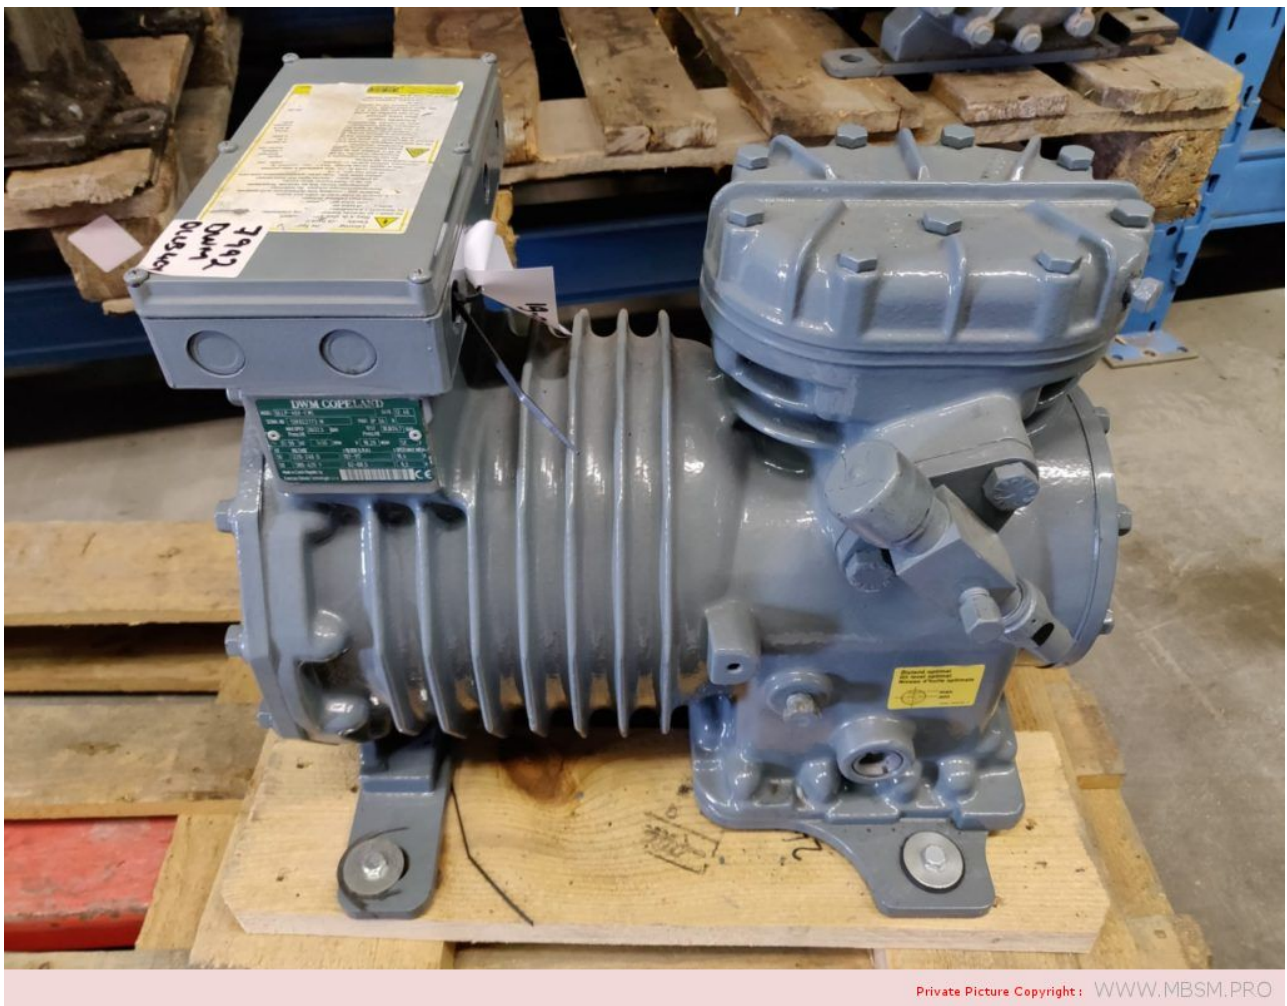

Mbsm.pro, Compressor, DLLP-40X, DLLP-40X-EWL, DWM, Copeland, Semi-Hermetic Compressor, 4 Hp, R507, 400V /3PH/ 50hz

written by Lilianne | 18 March 2022

Private Picture Copyright: WWW.MBSM.PRO

Mbsm.pro, Compressor, DLLP-40X, DLLP-40X-EWL, DWM, Copeland,
Semi-Hermetic Compressor, 4 Hp, R507, 400V /3PH/ 50hz