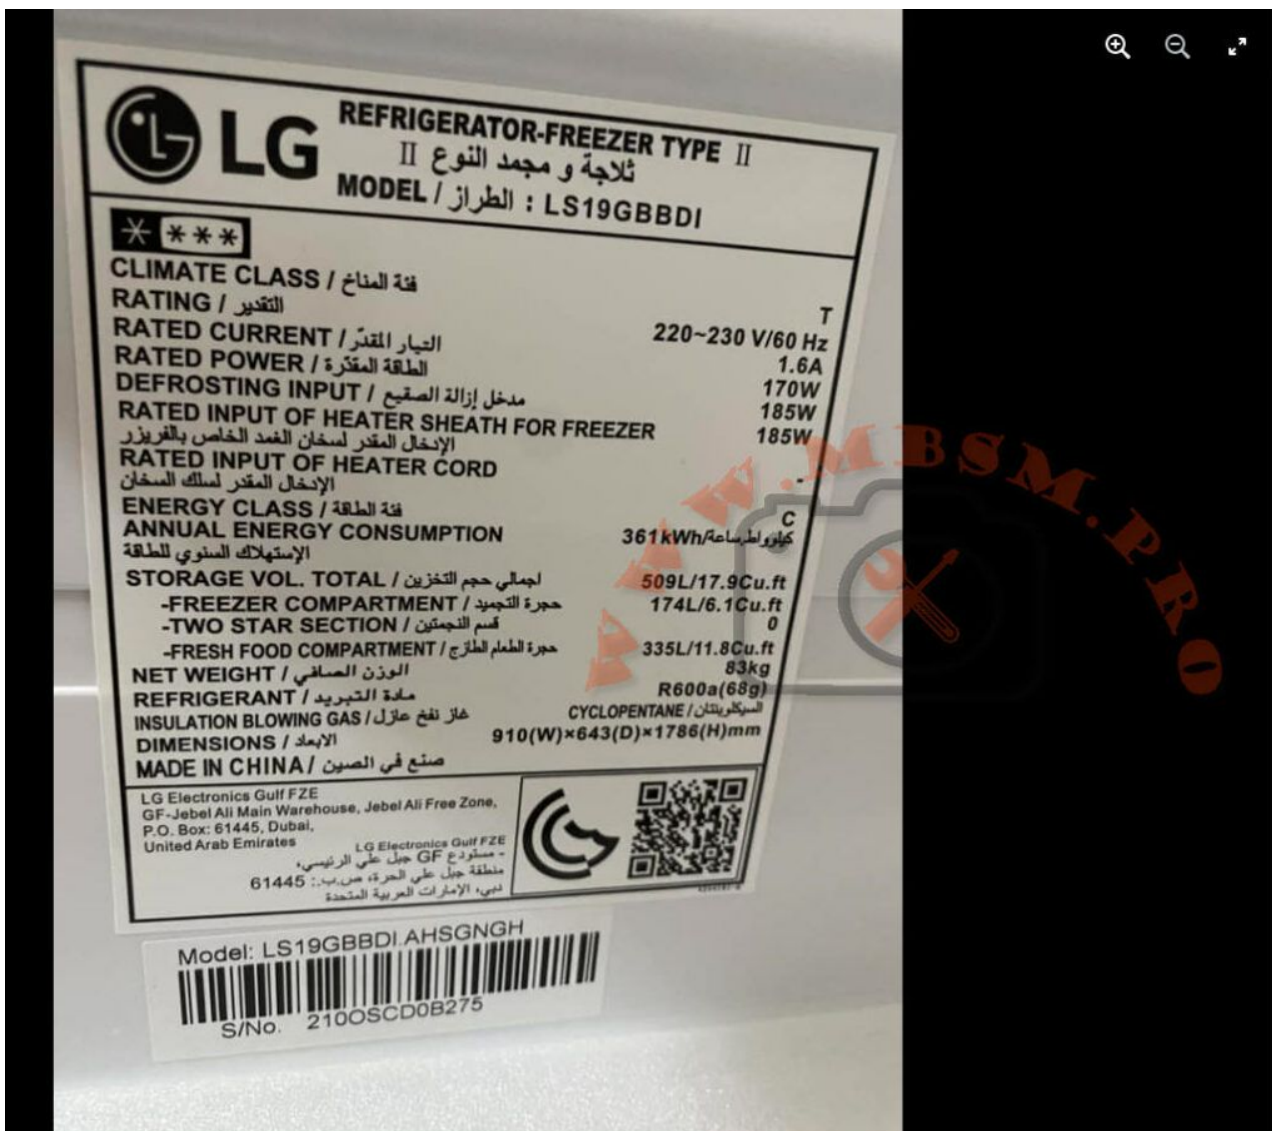

# Mbsm.pro, LS19GBBDI, LG Refrigerator, 17.9 Cu.Ft, Silver PCM Color, Smart Inverter, Domper Compressor, vfl110cy1, 1/4 hp, r600a

written by rober us | 29 March 2023

Private Picture Copyright : WWW.MBSM.PRO

|                 |                      |                                  |           |
|-----------------|----------------------|----------------------------------|-----------|
| Type□           | frequency conversion | Model□                           | VFL110CY1 |
| Refrigerant□    | R600a                | Voltage□                         |           |
| Frequency□      |                      | Application□                     | LBP       |
| HP□             |                      | Displacement (cm <sup>3</sup> )□ | 11        |
| Cooling□        | ST                   | Lubricant Type□                  |           |
| Lubricant (ml)□ |                      | Motor Type□                      | BLDC      |
| Starting Type□  |                      | Starter□                         |           |