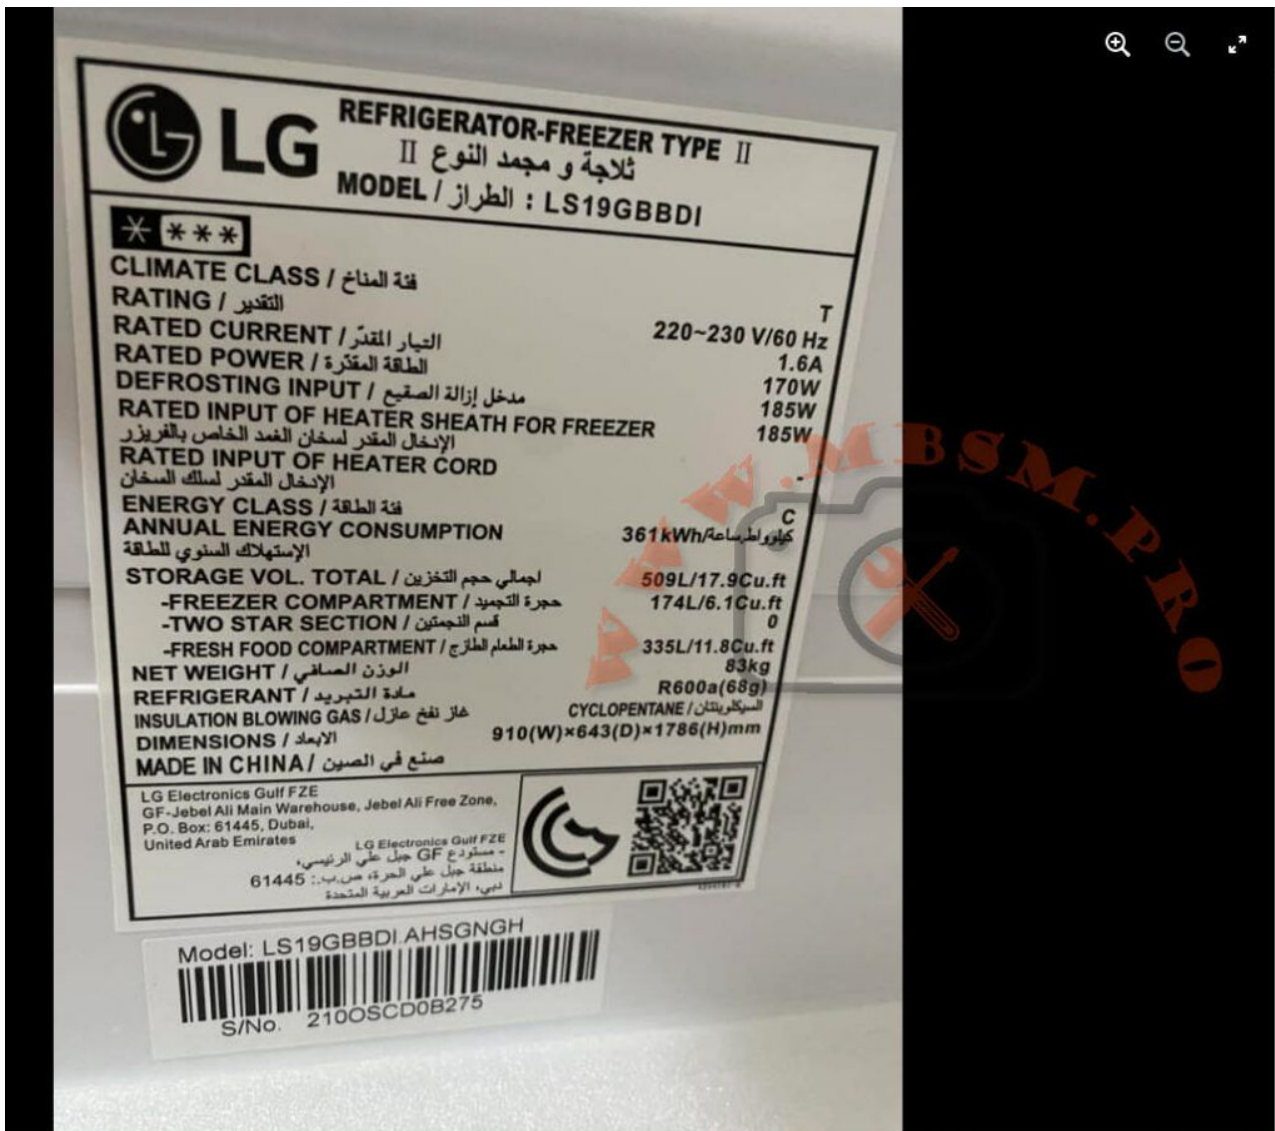

# Mbsm.pro, LS19GBBDI, LG Refrigerator, 17.9 Cu.Ft, Silver PCM Color, Smart Inverter, Domper Compressor, vfl110cy1, 1/4 hp, r600a

written by rober us | 29 March 2023

Private Picture Copyright : WWW.MBSM.PRO