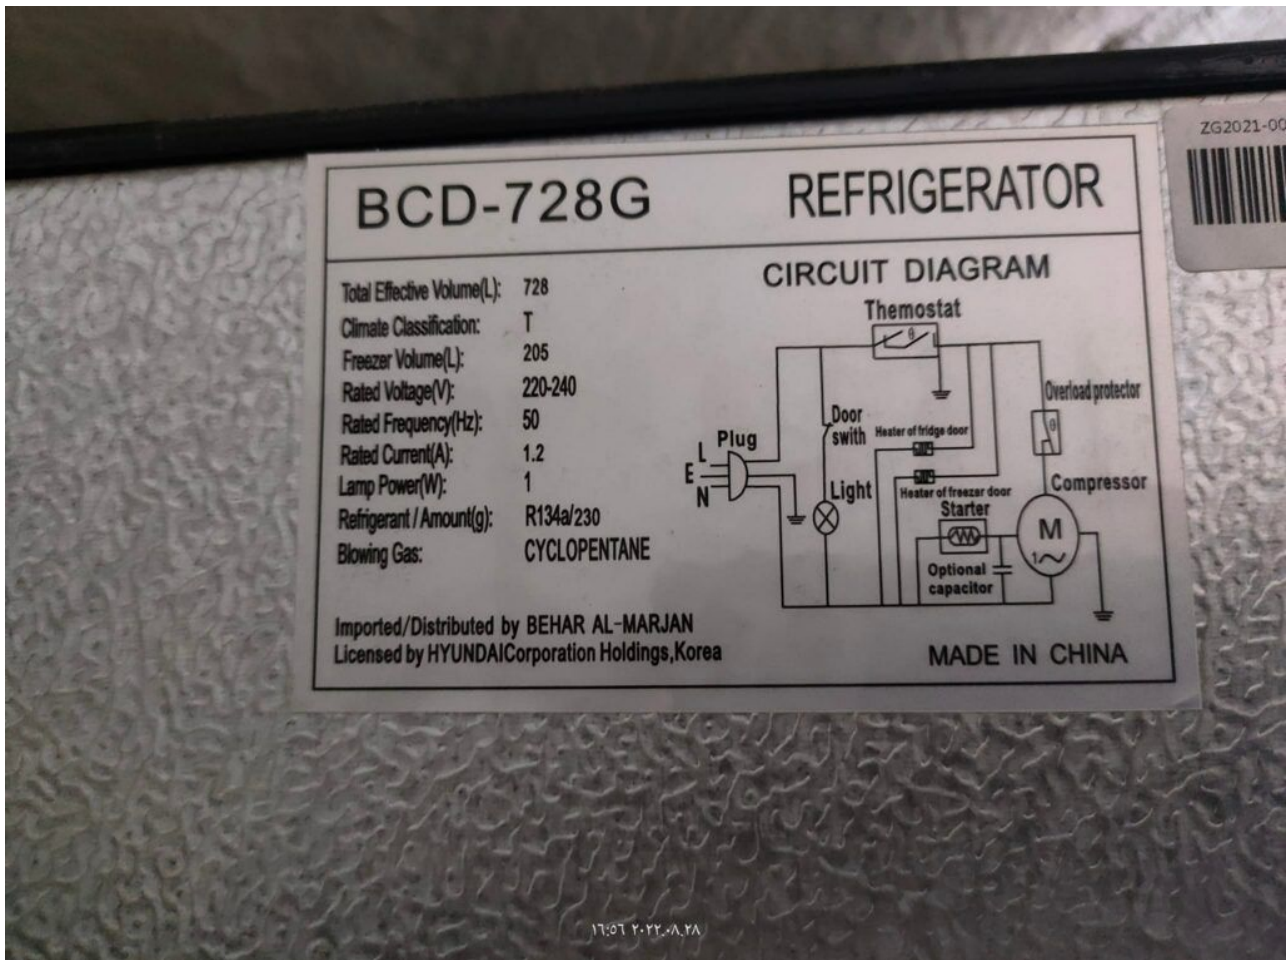

aluminum, wire, R600a, R134a, Exemple, a100cy1, 1/5 hp, 93 w, Lbp, R600a

written by Jamila | 22 June 2024

Mbsm.pro, Donper, compressor, aluminum, wire, R600a, R134a,
Exemple, a100cy1, 1/5 hp, 93 w, Lbp, R600a

BCD-728G

written by Lilianne | 22 June 2024

Mbsm.pro, Refrigerator, BCD-728G, 728 L, 4 Doors, Class T,