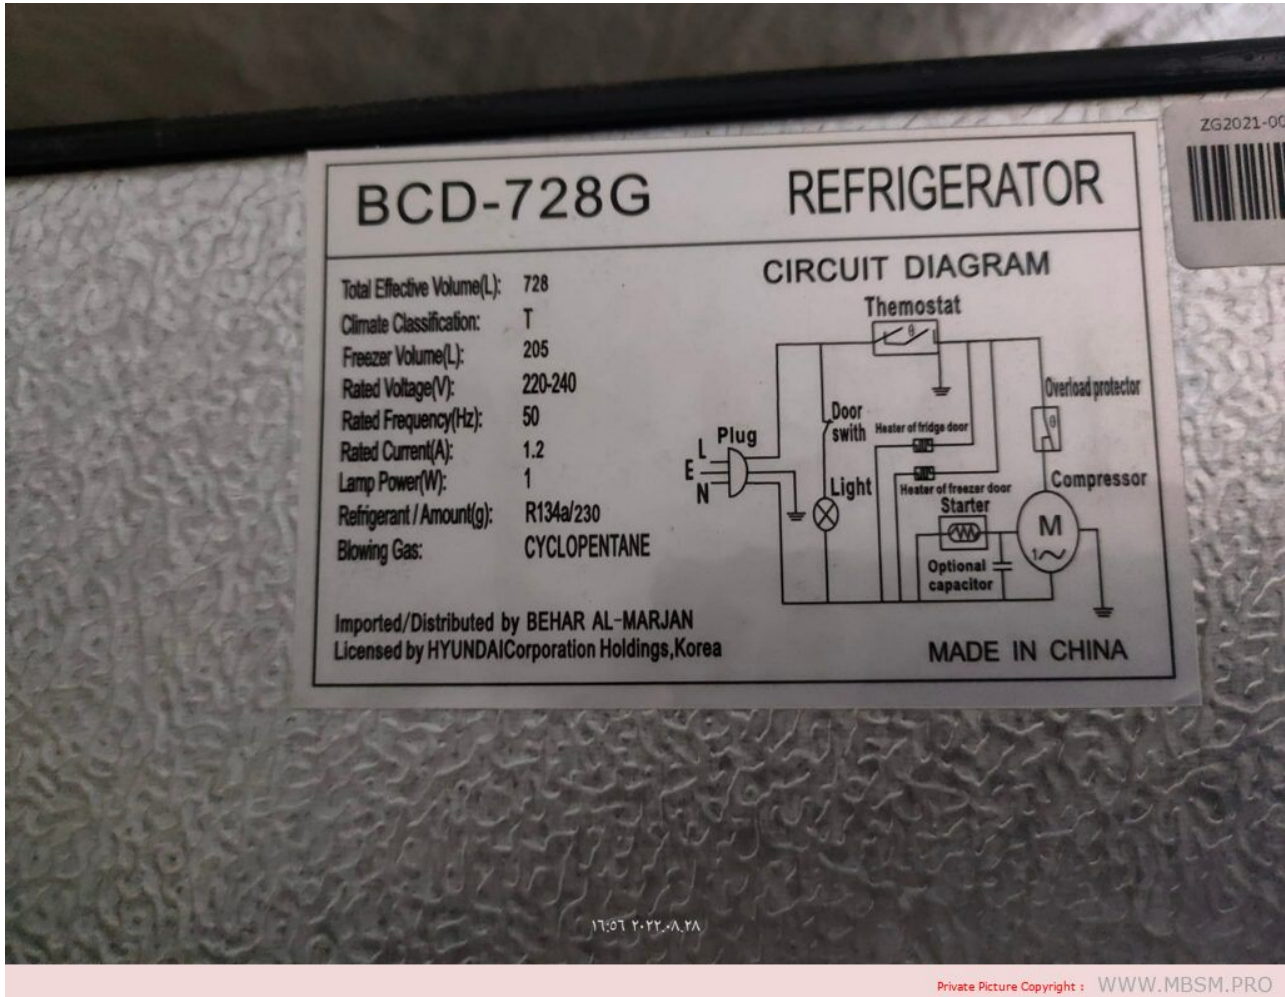

BCD-728G

written by Lilianne | 22 June 2024

Mbsm.pro, Refrigerator, BCD-728G, 728 L, 4 Doors, Class T, Compressor, K270CZ1, 1/3++, DONPER, Dongbei, R134a, 230 G

Mbsm.pro, Compressor, DONPER,