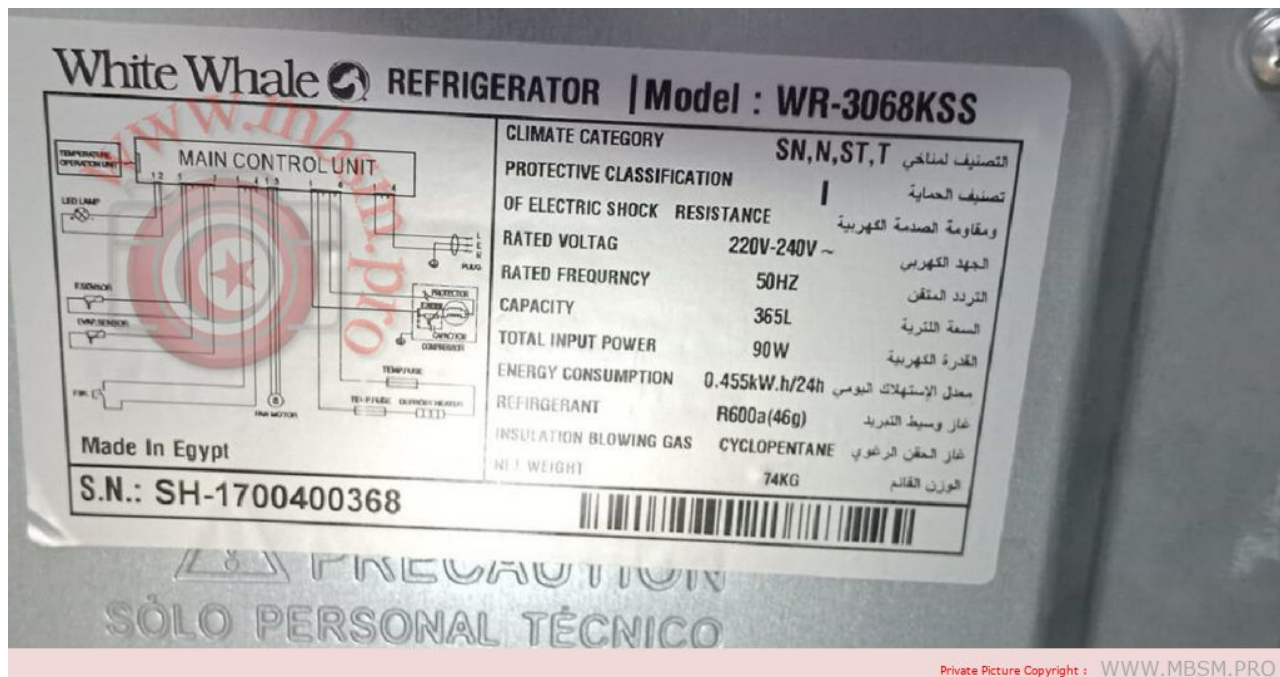

Mbsm.pro, D40CY1, compressor, Donper, R600a, 40cc, 1/10 HP

written by Lilianne | 22 June 2024

Mbsm.pro, D40CY1, compressor, Donper, R600a, 40cc, 1/10 HP

Mbsm.pro, Compressor, Donper, s72cz1, 1/4 hp, LBP, r134a, 195 w

written by mahdi miled | 22 June 2024