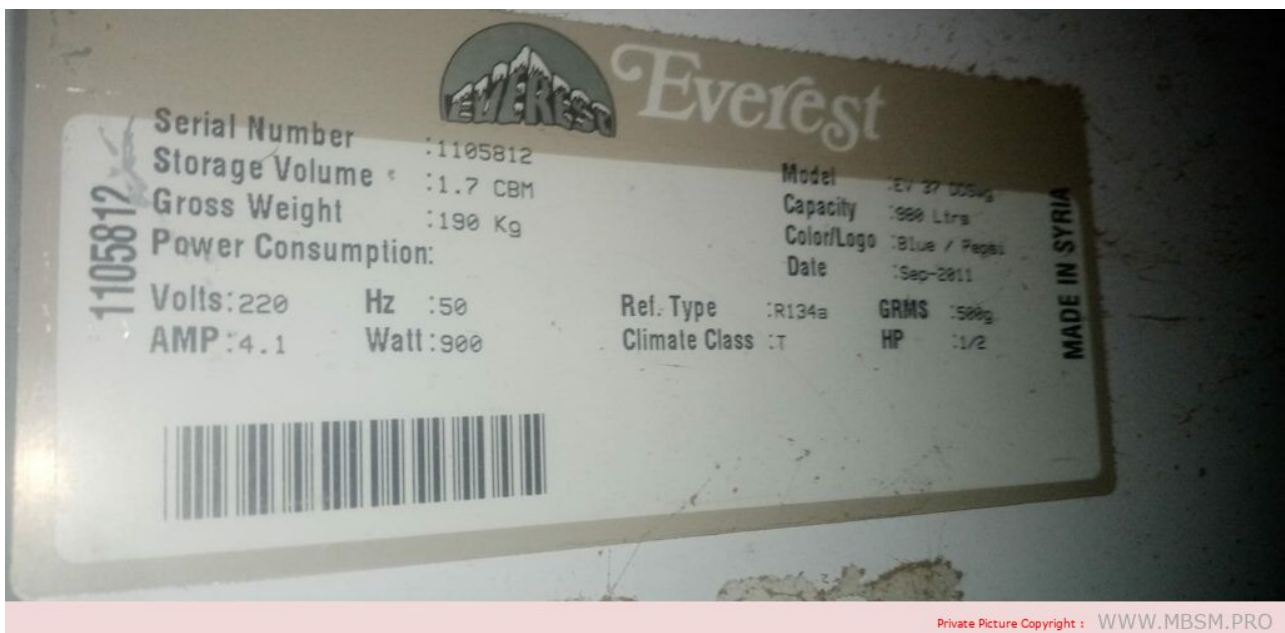

**Everest, refrigerator,
EV37dds, 4.1 A, 900 w, 980 L,
R134a, Compressor, 1/2 hp,
double door, Dimensions : H
200 cm, W 116 cm, D 65 cm**

written by Lilianne | 19 November 2023

Everest, refrigerator, EV37dds, 4.1 A, 900 w, 980 L, R134a,
Compressor, 1/2 hp