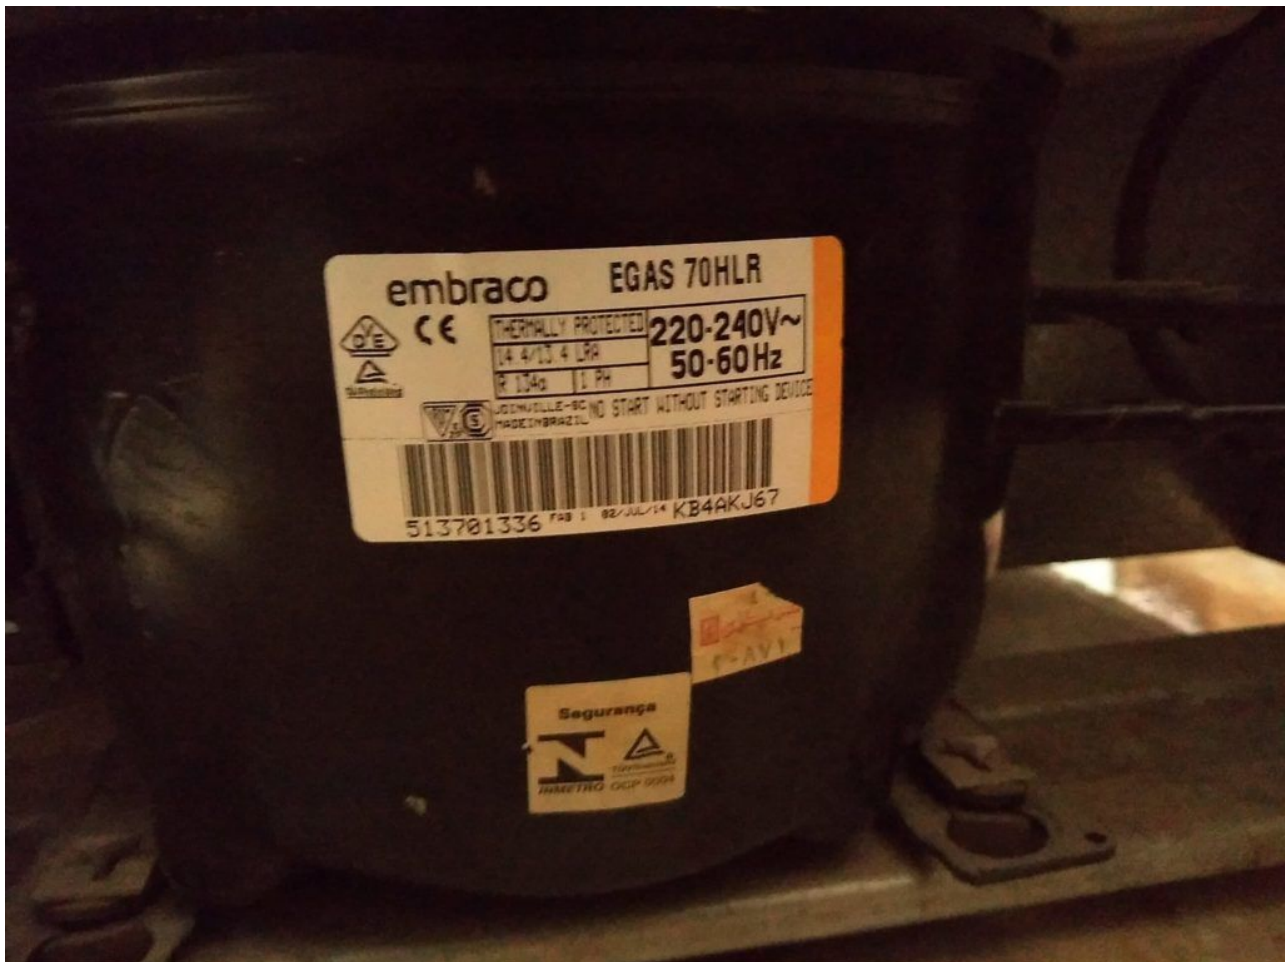

# Mbsm.pro, COMPRESSOR, EMBRACO, 1/5+ HP, EGAS 70HLR, R134a, egas70h1r, 695 btu, R134a

written by Lilianne | 13 February 2022

Private Picture Copyright: [WWW.MBSM.PRO](http://WWW.MBSM.PRO)

Mbsm.pro, COMPRESSOR, EMBRACO, 1/5+ HP, EGAS 70HLR, R134a,  
egas70h1r, 695 btu, R134a