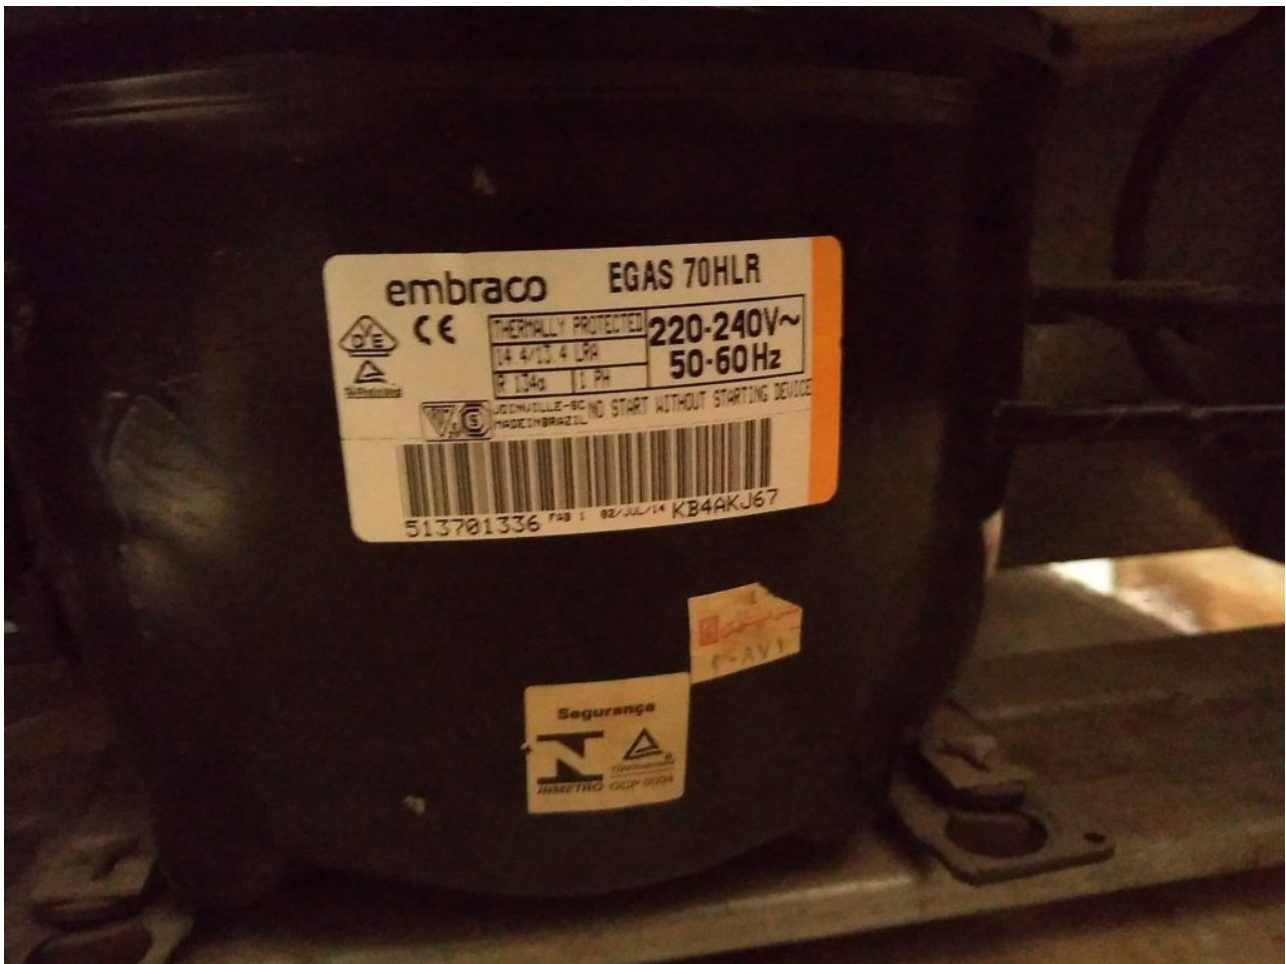

Mbsm.pro, COMPRESSOR, EMBRACO, 1/5+ HP, EGAS 70HLR, R134a, egas70h1r, 695 btu, R134a

written by Lilianne | 13 February 2022

Private Picture Copyright: WWW.MBSM.PRO

Mbsm.pro, COMPRESSOR, EMBRACO, 1/5+ HP, EGAS 70HLR, R134a,
egas70h1r, 695 btu, R134a