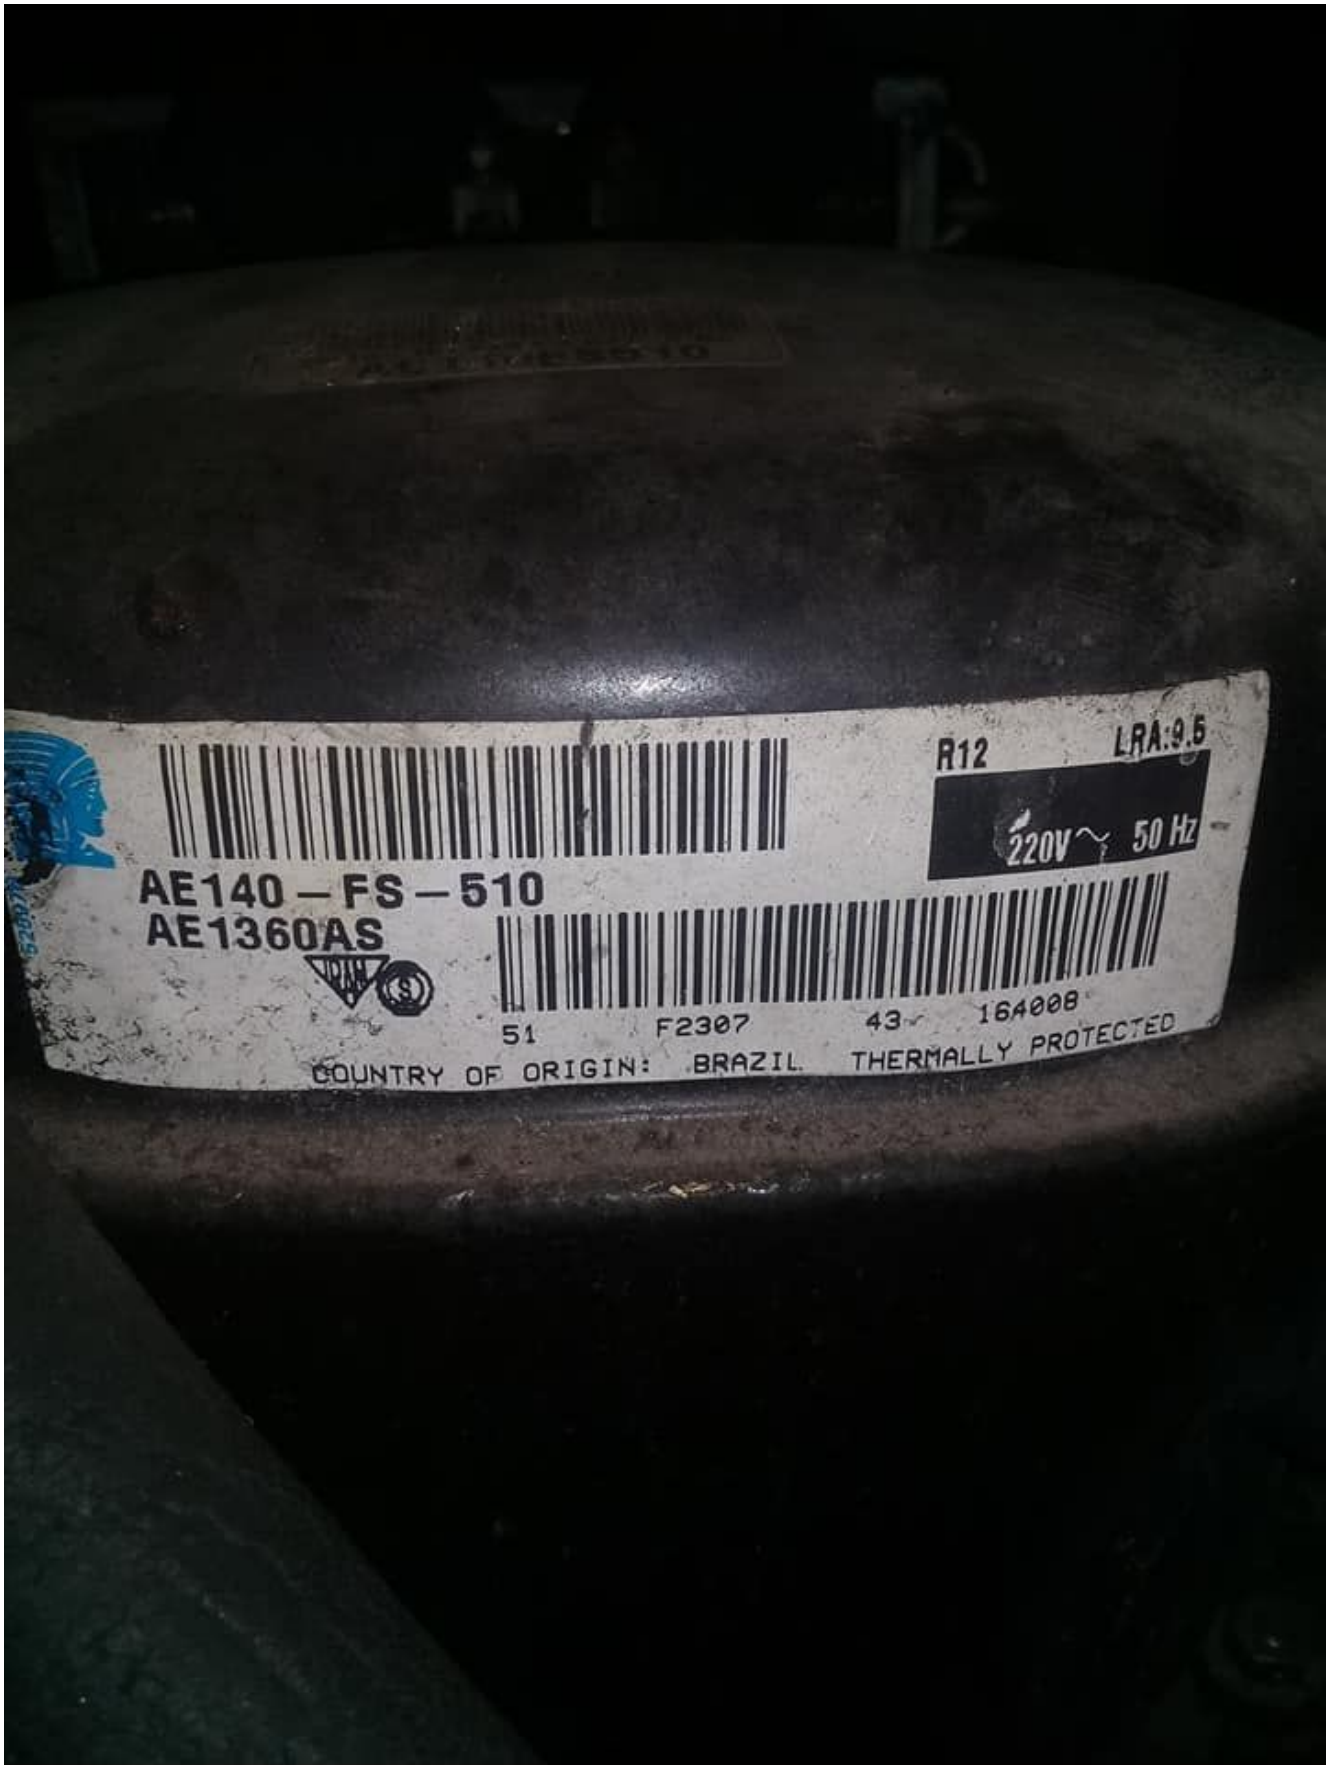

Private Picture Copyright : WWW.MBSM.PRO

Mbsm_dot_pro_private_PDF_AE1360ASTélécharger
Mbsm_dot_pro_private_PDF_AE1360AS-1Télécharger
Mbsm_dot_pro_private_PDF_AE1360AS-2Télécharger