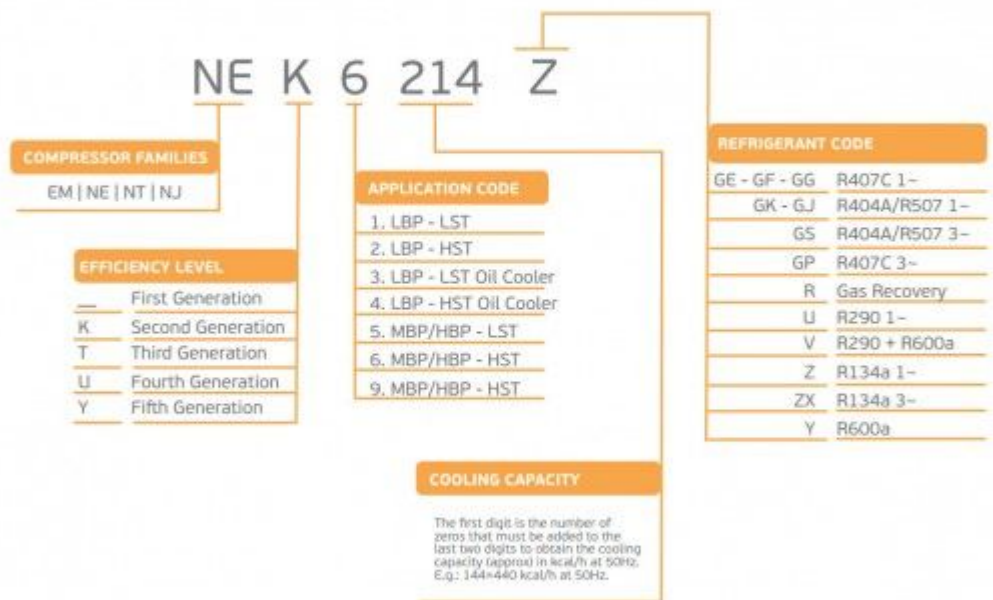

EM/NE/NT/NJ