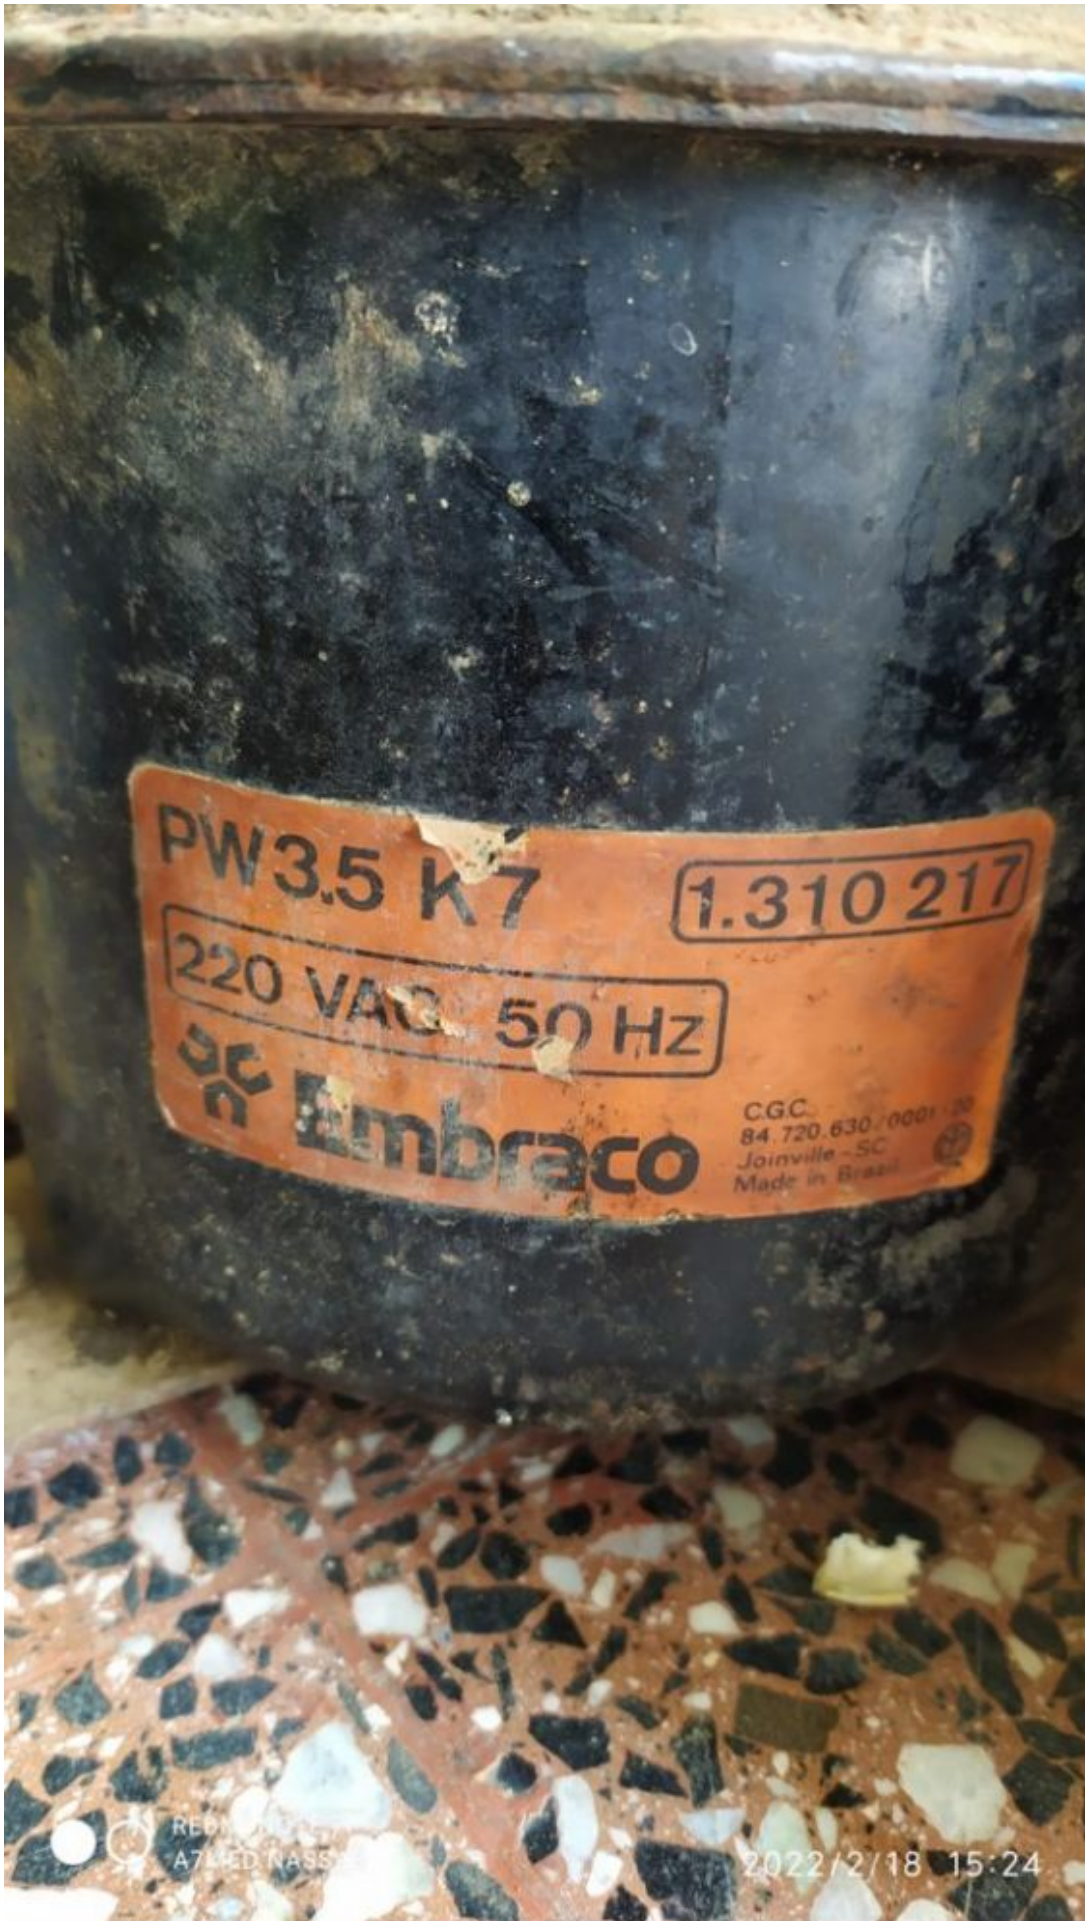

PW3.5 K7

1.310 217

220 VAC 50 HZ

Embraco

CGC
84 720.630/0001-20
Joinville - SC
Made in Brazil

REC. J. A7MED.NASS

2022/2/18 15:24