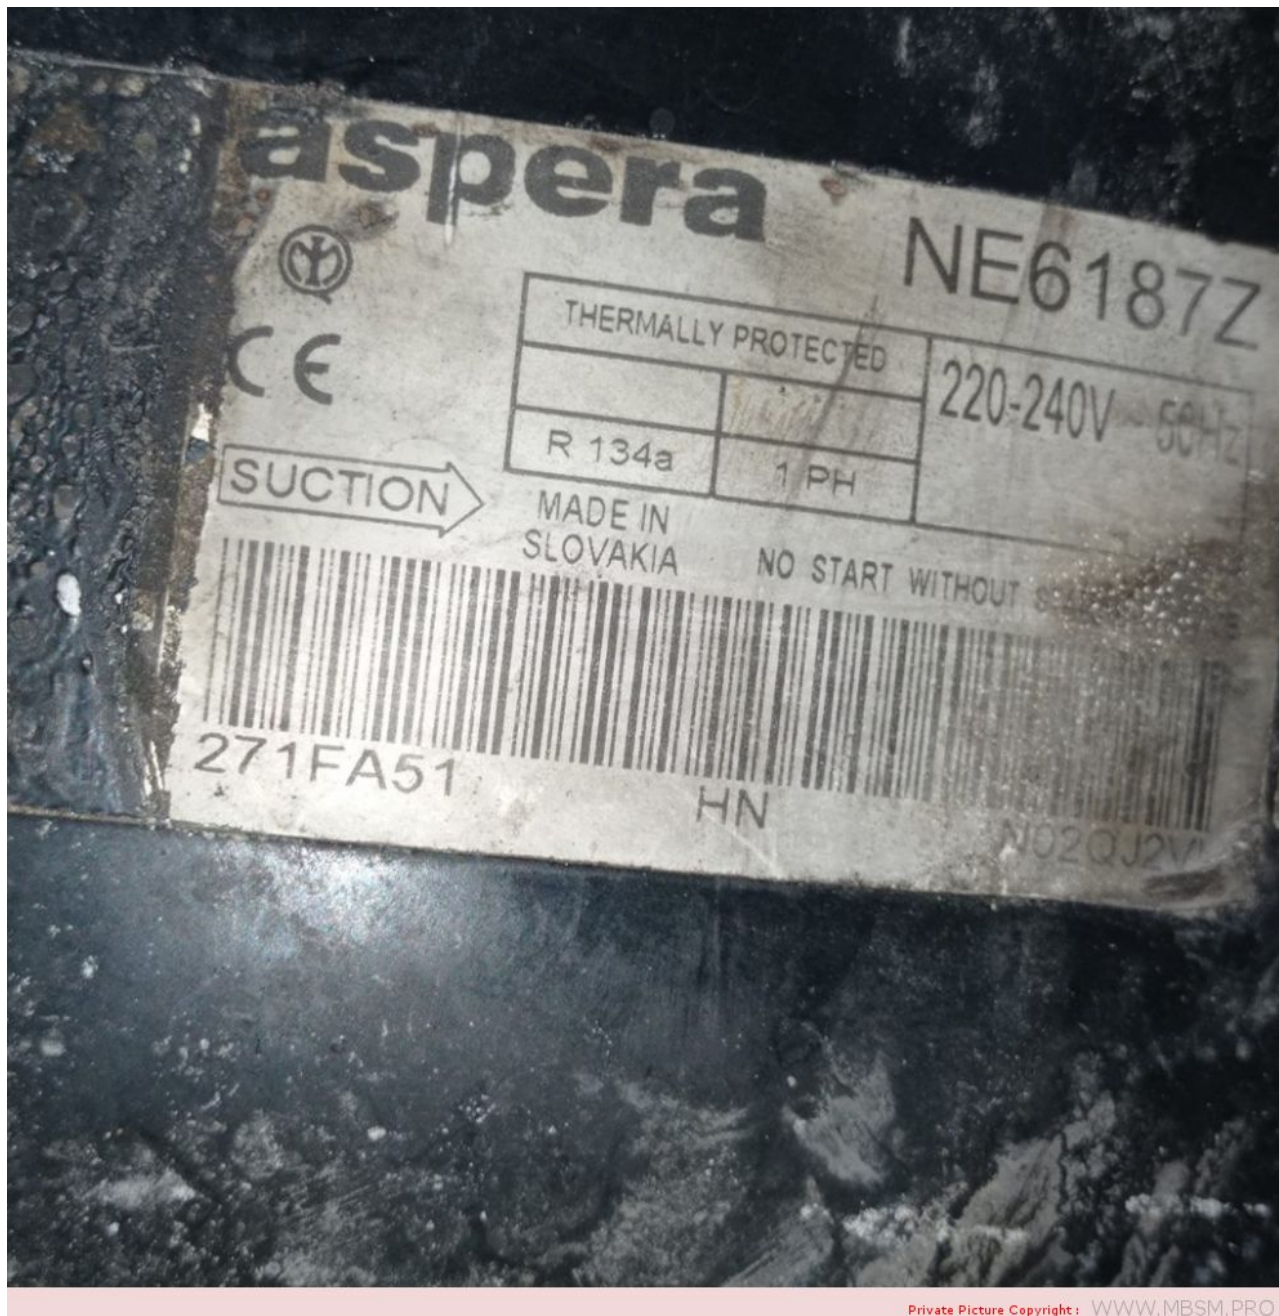

hp++, big, CSIR, HMBP, r134a, 230/1/50

written by Lilianne | 18 April 2022

Mbsm.pro, Compressor, Embraco, aspera, ne6187z, 1/3 hp++, big, CSIR, HMBP, r134a, 230/1/50