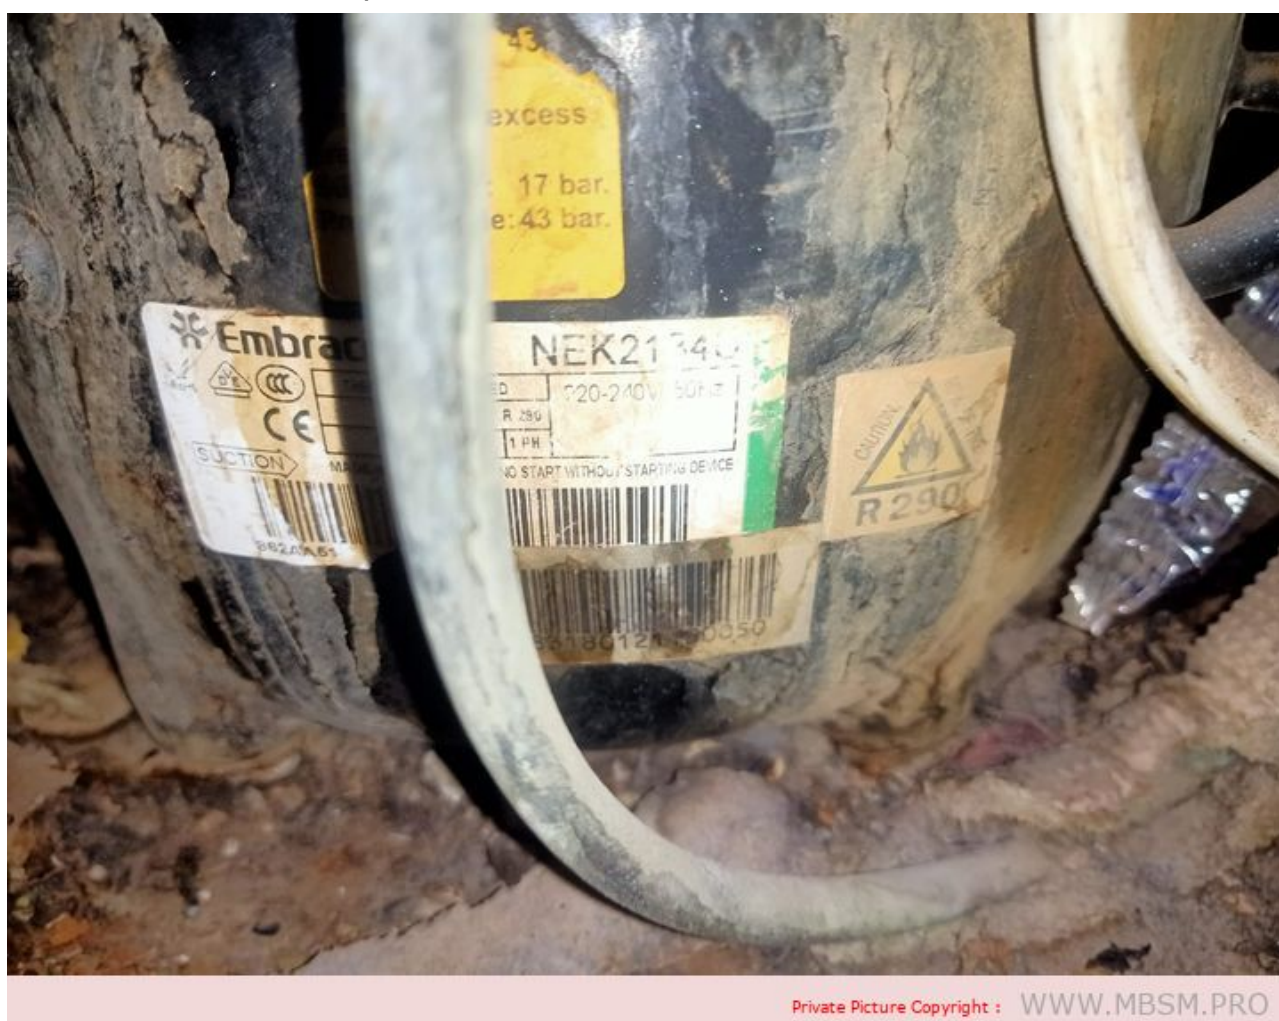

# Hermetic, compressor, Embraco, Aspera, NEK2134GK-A, CSIR, R404A, R507, 1/2 Hp, 8.7 cm<sup>3</sup>, NEK2134GK, 1bp, NEK 2134 U

written by Amina | 22 October 2023

Private Picture Copyright : [WWW.MBSM.PRO](http://WWW.MBSM.PRO)