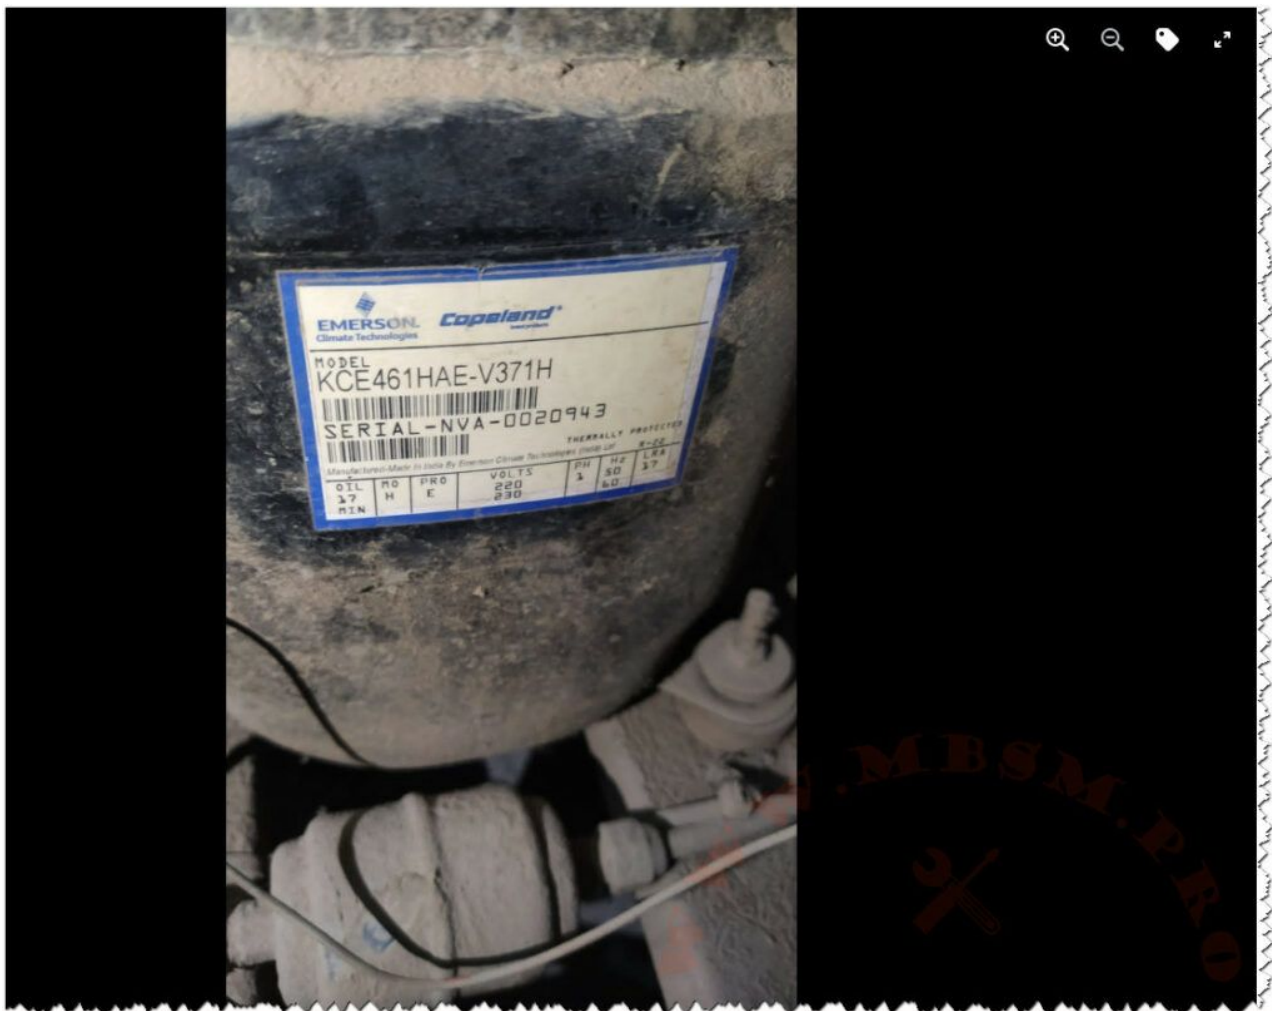

Mbsm.pro, Emerson, Compressor, KCE461HAE-V470H, KCE461HAE, 1/2 hp, r22/r410a, hbp, 5100 btu

written by Lilianne | 28 January 2024

Private Picture Copyright : WWW.MBSM.PRO

Mbsm.pro, Emerson, Compressor, KCE461HAE-V470H, KCE461HAE, 1/2
hp, r22/r410a, hbp