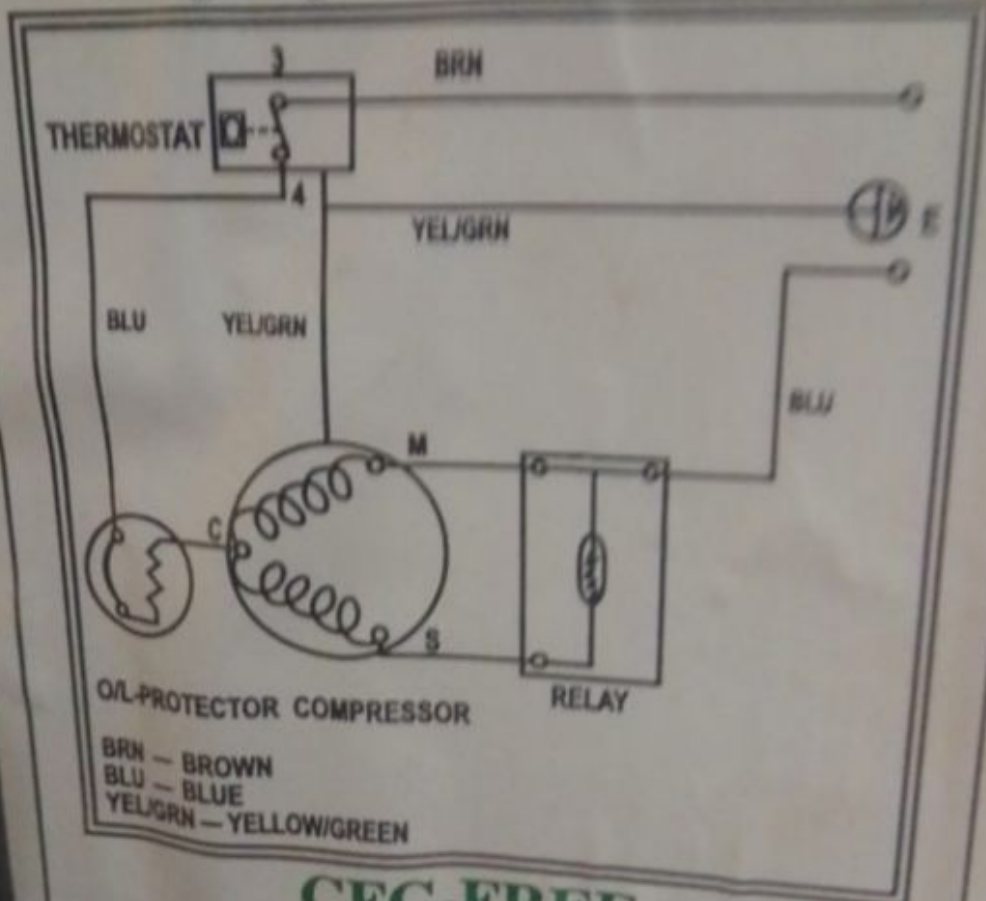

Wiring Diagram For Defrost Freezers

OIL-PROTECTOR COMPRESSOR

BRN - BROWN

BLU - BLUE

YEL/GRN - YELLOW/GREEN

CFC-FREE
REFRIGERANT : 134a
FOAM : C-PENTANE

PictureS Mbsm Dot Pro : www.mbsm.pro

Private Picture Copyright : WWW.MBSM.PRO