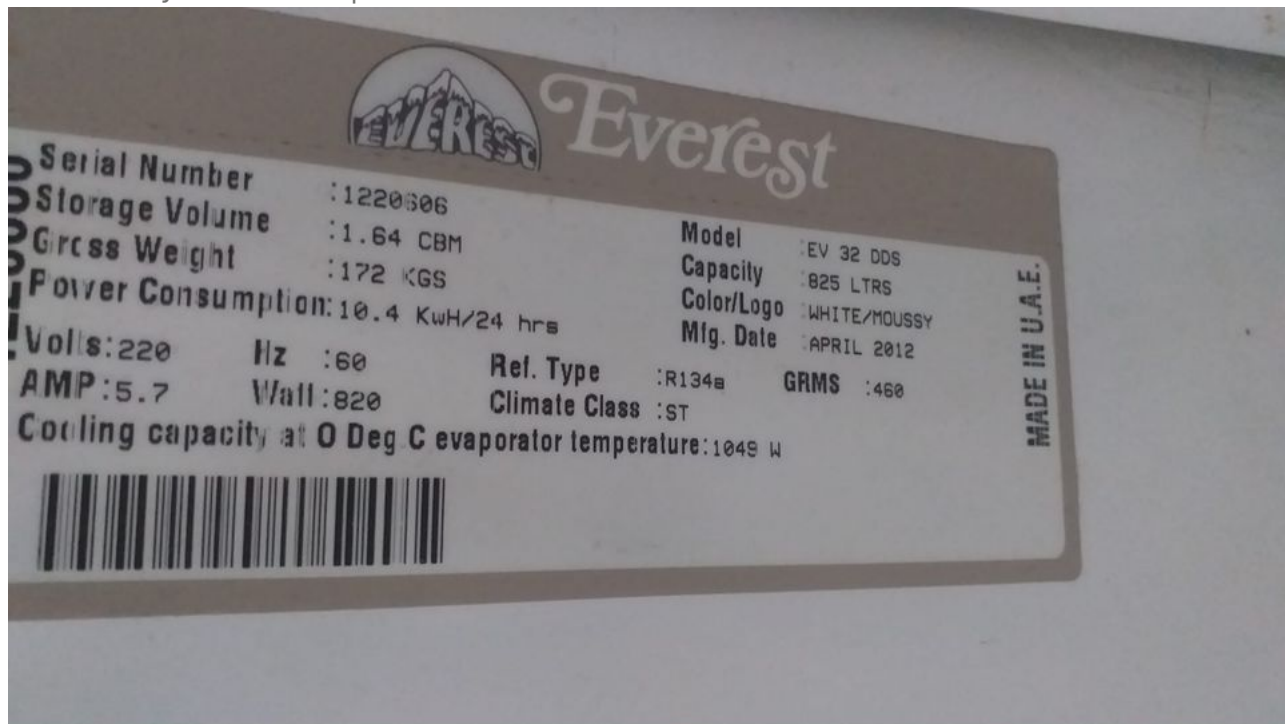

Mbsm.pro, upright, double door, cooler, ev32dds, visi cooler, makeeverest, captive, consumption, EV 32 DDS, 825 L, Compressor, 3/8 Hp++, R134A, 460 G, 0.9/1.2 bar, Filtre 30Gr, Capillary, 0.42, 180 psi

Category: Files

written by Lilianne | 18 March 2022

Private Picture Copyright : [WWW.MBSM.PRO](http://WWW.MBSM.PRO)

Mbsm.info, upright, double door, cooler, ev32dds, visi cooler, makeeverest, captive, consumption, EV 32 DDS, 825 L, Compressor, 3/8 Hp++, R134A, 460 G, 0.9/1.2 bar, Filtre 30Gr, Capillary, 0.42, 180 psi