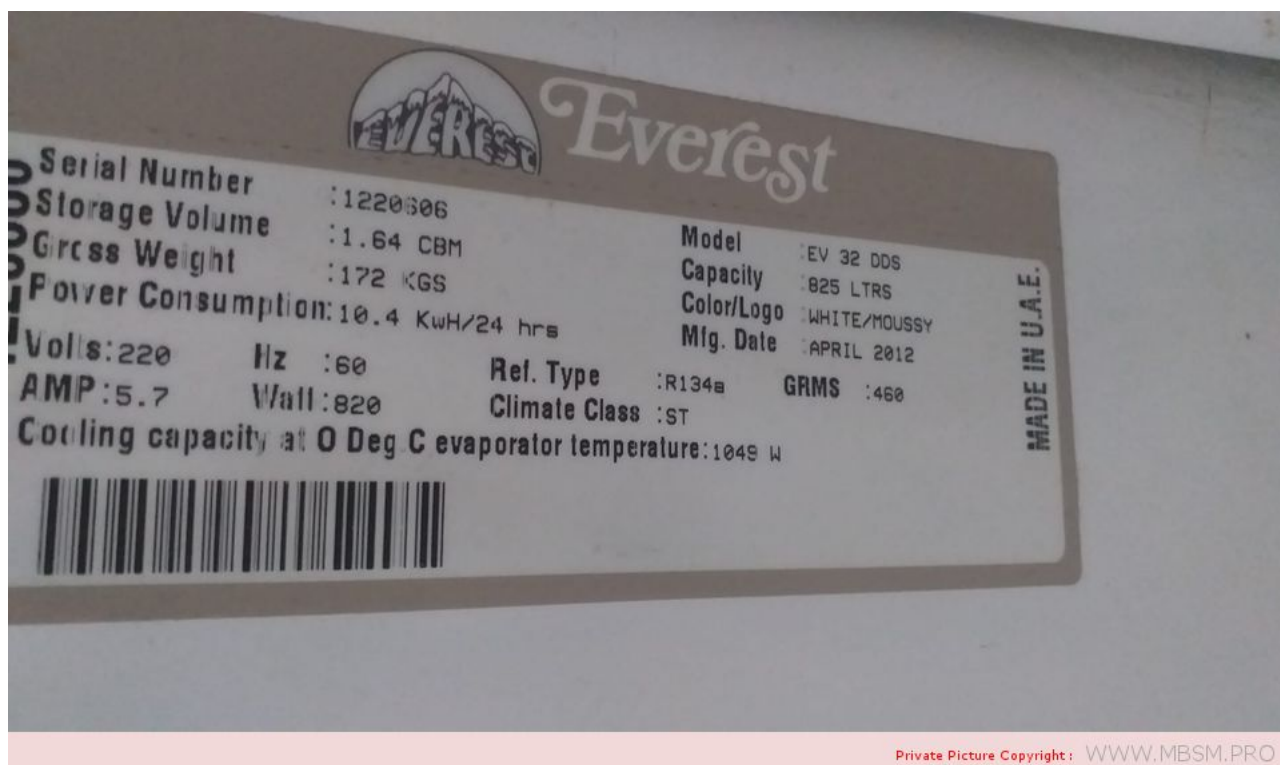

Mbsm.pro, upright, double door, cooler, ev32dds, visi cooler, makeeverest, captive, consumption, EV 32 DDS, 825 L, Compressor, 3/8 Hp++, R134A, 460 G, 0.9/1.2 bar, Filtre 30Gr, Capillary, 0.42, 180 psi

written by Lilianne | 18 March 2022

Mbsm.info, upright, double door, cooler, ev32dds, visi cooler, makeeverest, captive, consumption, EV 32 DDS, 825 L, Compressor, 3/8 Hp++, R134A, 460 G, 0.9/1.2 bar, Filtre 30Gr, Capillary, 0.42, 180 psi