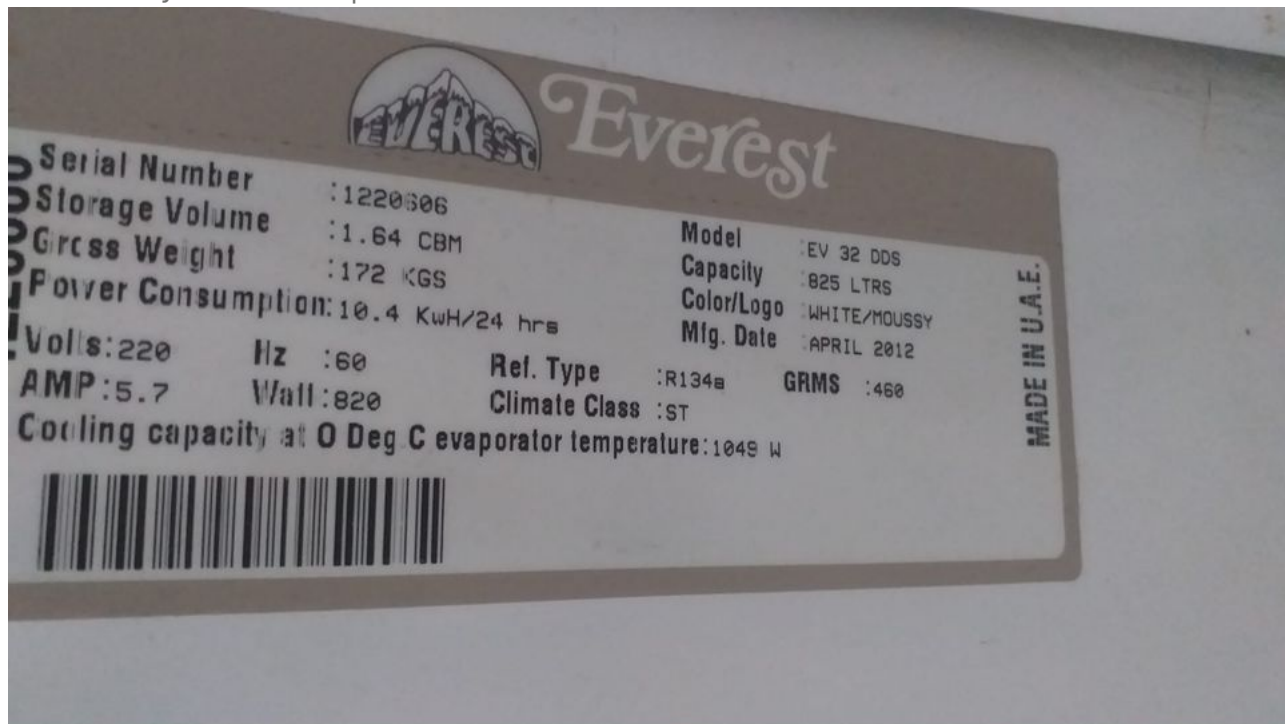

Mbsm.pro, upright, double door, cooler, ev32dds, visi cooler, makeeverest, captive, consumption, EV 32 DDS, 825 L, Compressor, 3/8 Hp++, R134A, 460 G, 0.9/1.2 bar, Filtre 30Gr, Capillary, 0.42, 180 psi

Category: Files

written by Lilianne | 18 March 2022

Private Picture Copyright : WWW.MBSM.PRO

Mbsm.info, upright, double door, cooler, ev32dds, visi cooler, makeeverest, captive, consumption, EV 32 DDS, 825 L, Compressor, 3/8 Hp++, R134A, 460 G, 0.9/1.2 bar, Filtre 30Gr, Capillary, 0.42, 180 psi