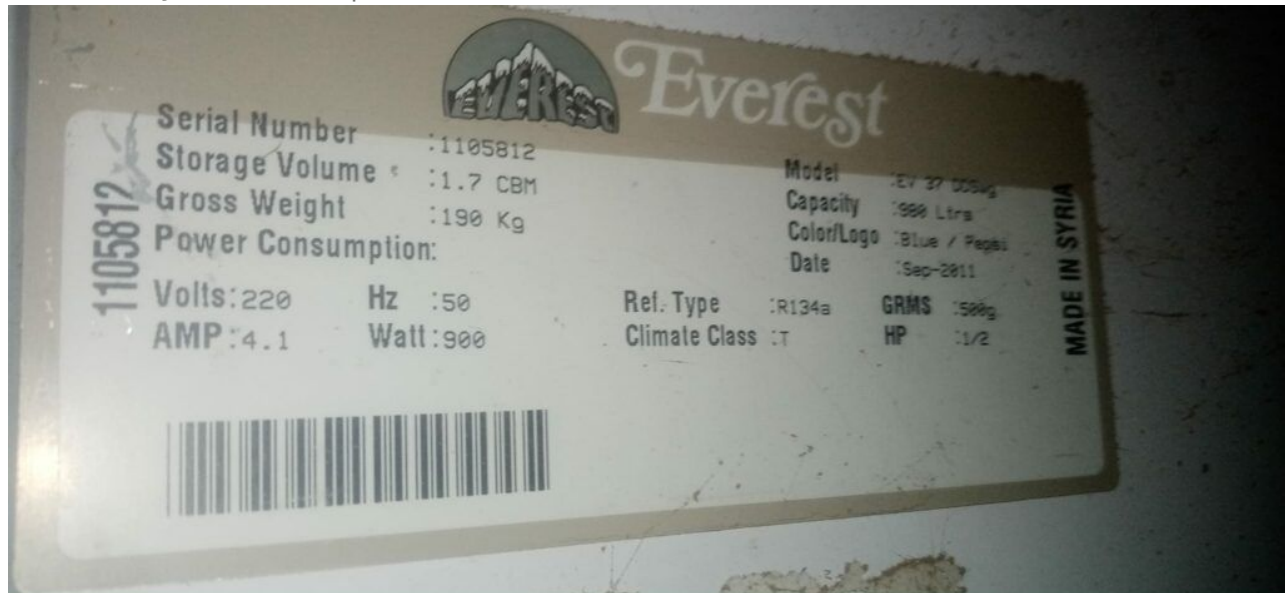

Everest, refrigerator, EV37dds, 4.1 A, 900 w, 980 L, R134a, Compressor, 1/2 hp, double door, Dimensions : H 200 cm, W 116 cm, D 65 cm

Category: compressor, Refrigerator
written by Lilianne | 19 November 2023

Private Picture Copyright : WWW.MBSM.PRO

Everest, refrigerator, EV37dds, 4.1 A, 900 w, 980 L, R134a, Compressor, 1/2 hp