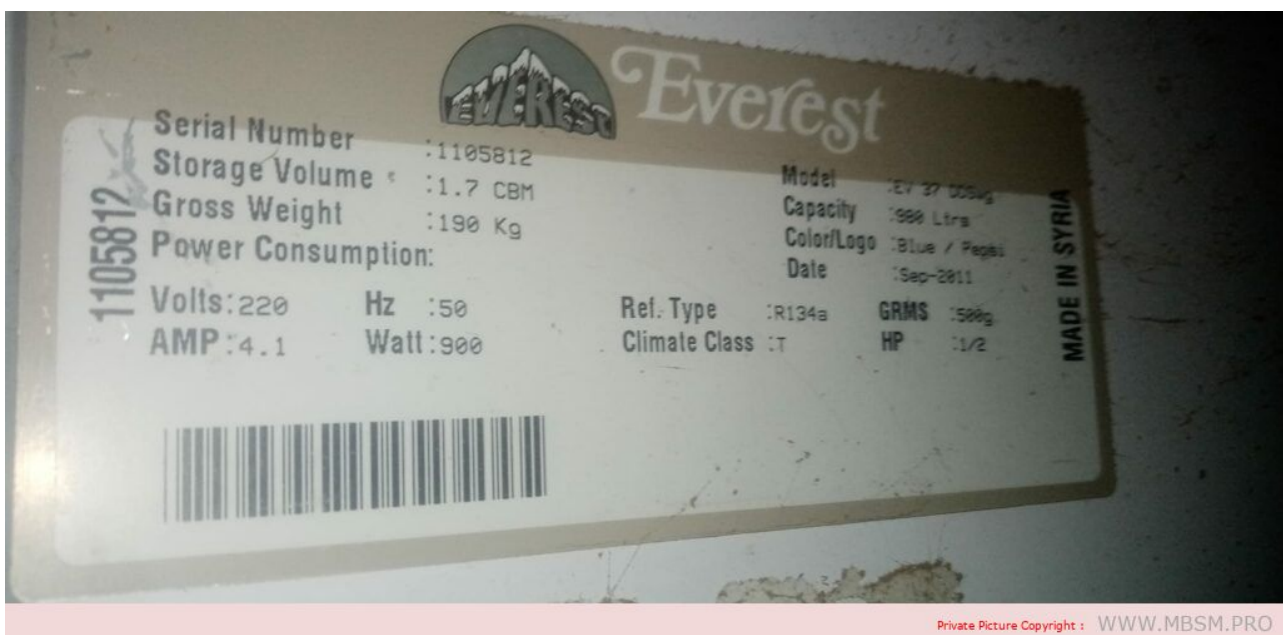

**Everest, refrigerator,
EV37dds, 4.1 A, 900 w, 980 L,
R134a, Compressor, 1/2 hp,
double door, Dimensions : H
200 cm, W 116 cm, D 65 cm**

written by Lilianne | 19 November 2023

Private Picture Copyright : WWW.MBSM.PRO

Everest, refrigerator, EV37dds, 4.1 A, 900 w, 980 L, R134a,
Compressor, 1/2 hp