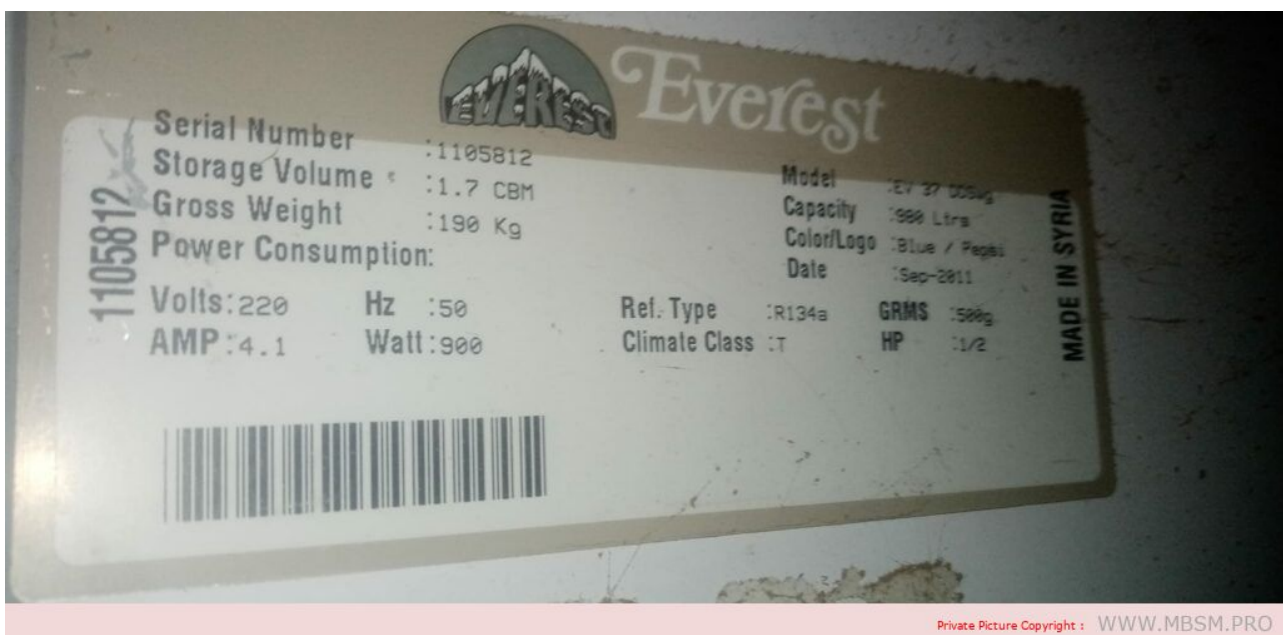

**Everest, refrigerator,  
EV37dds, 4.1 A, 900 w, 980 L,  
R134a, Compressor, 1/2 hp,  
double door, Dimensions : H  
200 cm, W 116 cm, D 65 cm**

written by Lilianne | 19 November 2023

Everest, refrigerator, EV37dds, 4.1 A, 900 w, 980 L, R134a,  
Compressor, 1/2 hp