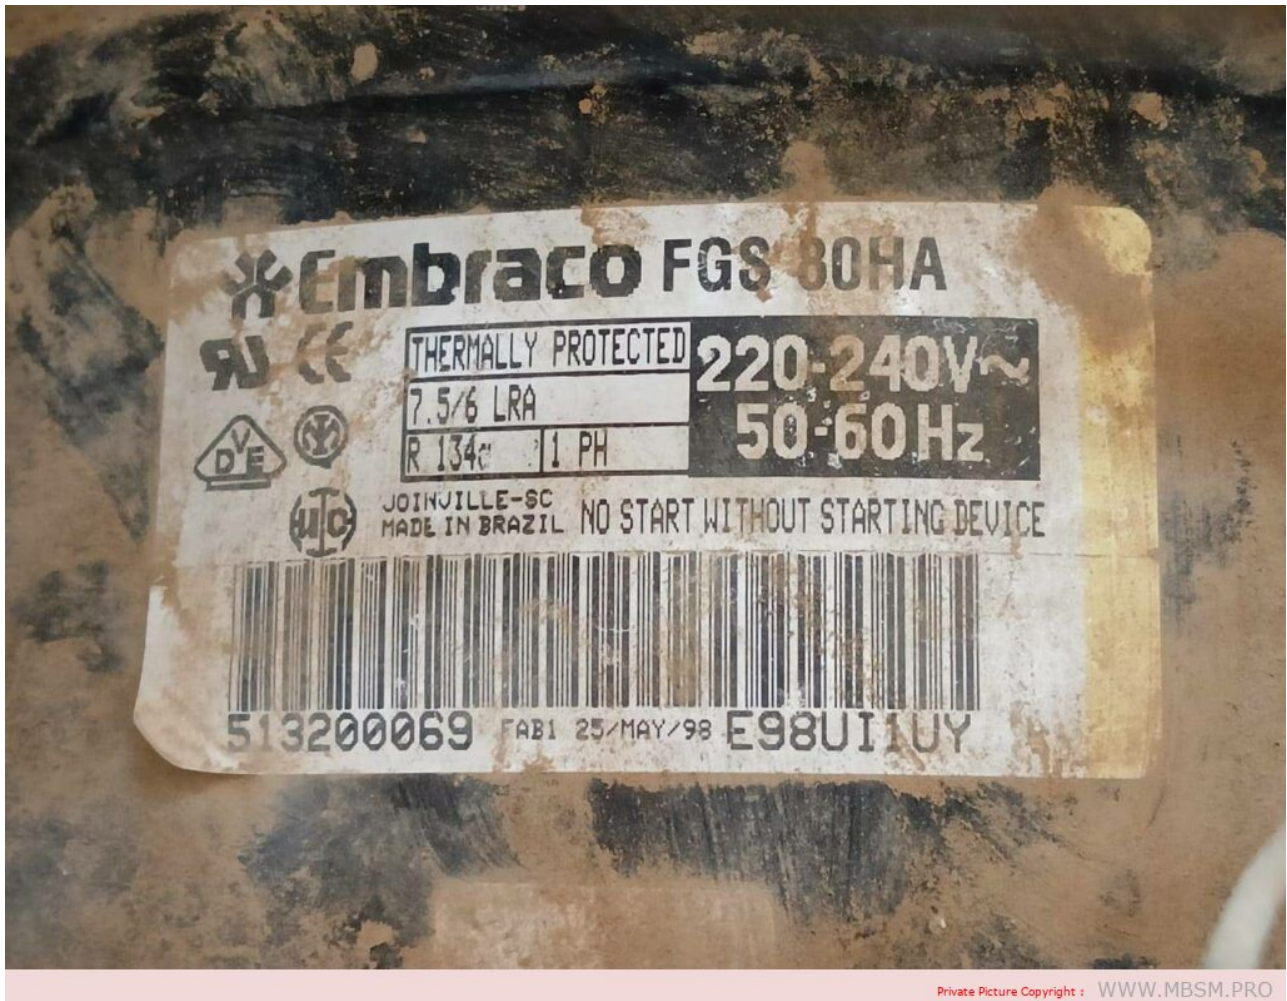

Mbsm.pro, COMPRESSOR, EMBRACO, FGS80HA, FGS 80HA, r13a, 1/4 hp, 1bp, 820 btu

written by Lilianne | 8 February 2024

Mbsm.pro, COMPRESSOR, EMBRACO, FGS80HA, FGS 80HA, r13a, 1/4
hp, 1bp, 820 btu