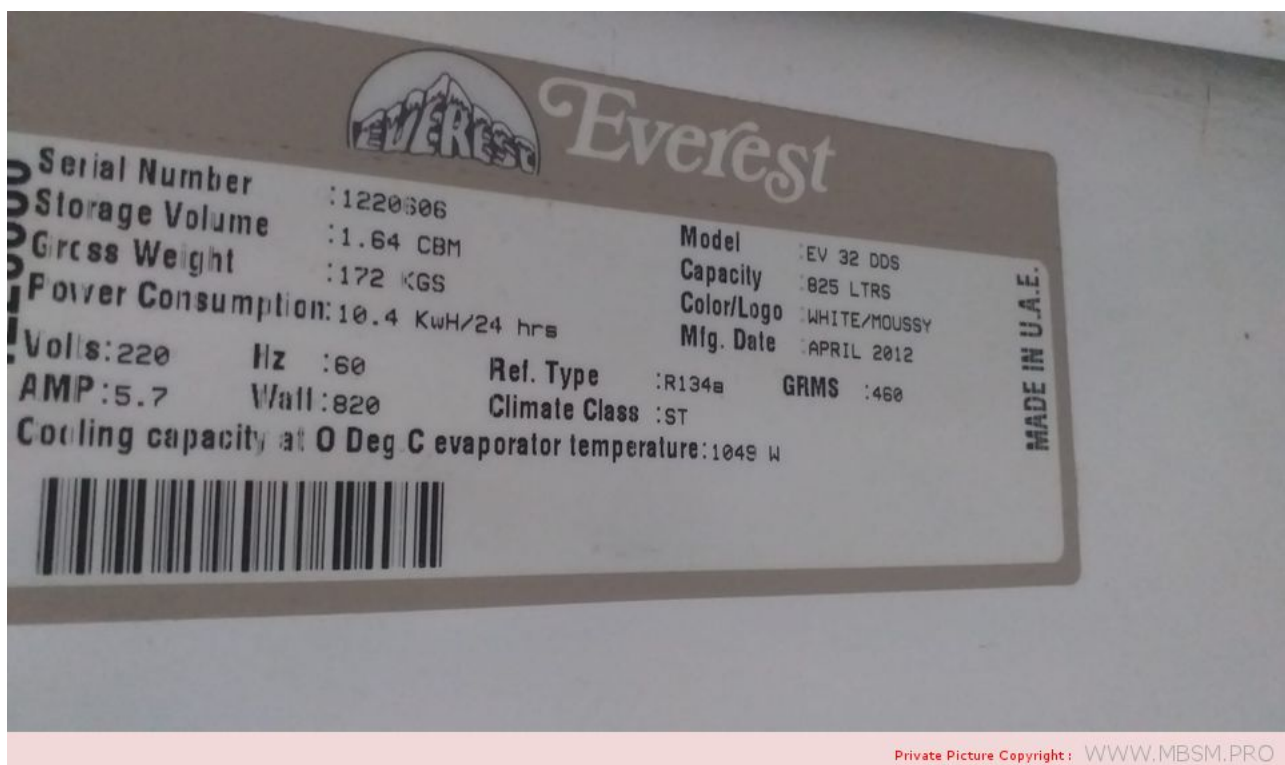

Mbsm.pro, upright, double door, cooler, ev32dds, visi cooler, makeeverest, captive, consumption, EV 32 DDS, 825 L, Compressor, 3/8 Hp++, R134A, 460 G, 0.9/1.2 bar, Filtre 30Gr, Capillary, 0.42, 180 psi

written by Lilianne | 18 March 2022

Mbsm.info, upright, double door, cooler, ev32dds, visi cooler, makeeverest, captive, consumption, EV 32 DDS, 825 L, Compressor, 3/8 Hp++, R134A, 460 G, 0.9/1.2 bar, Filtre 30Gr, Capillary, 0.42, 180 psi