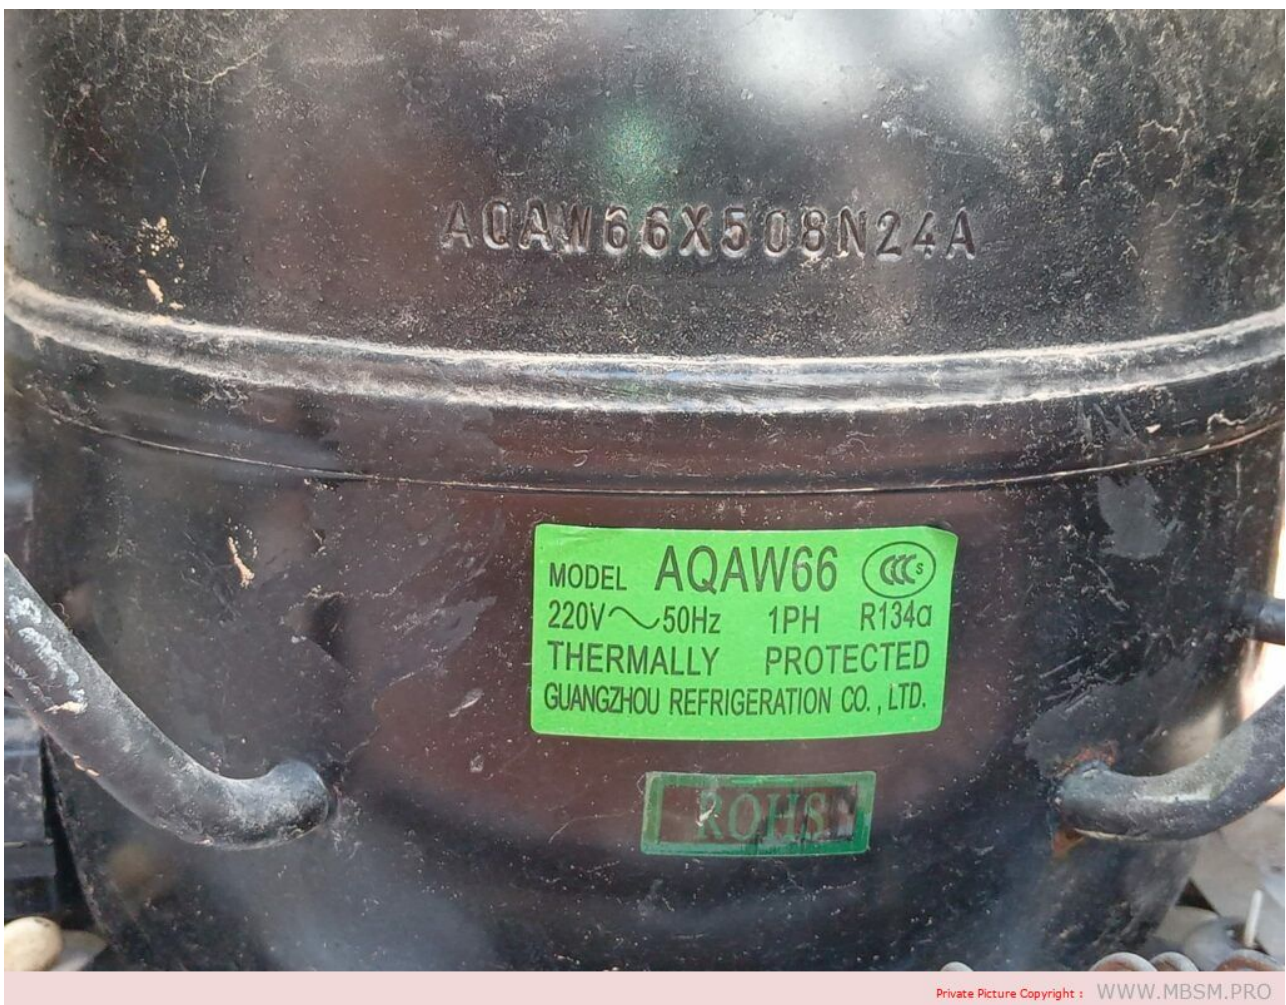

Mbsm.pro, Compressor, AQAW66X, r134a, FKD66ML, r600a, 1/5 hp, Freezer, Wanbao Refrigerator Compressor

written by mahdi miled | 20 January 2024

Private Picture Copyright : WWW.MBSM.PRO

Mbsm.pro, Compressor, AQAW66X, 1/5 hp, Freezer, Wanbao Refrigerator Compressor

---