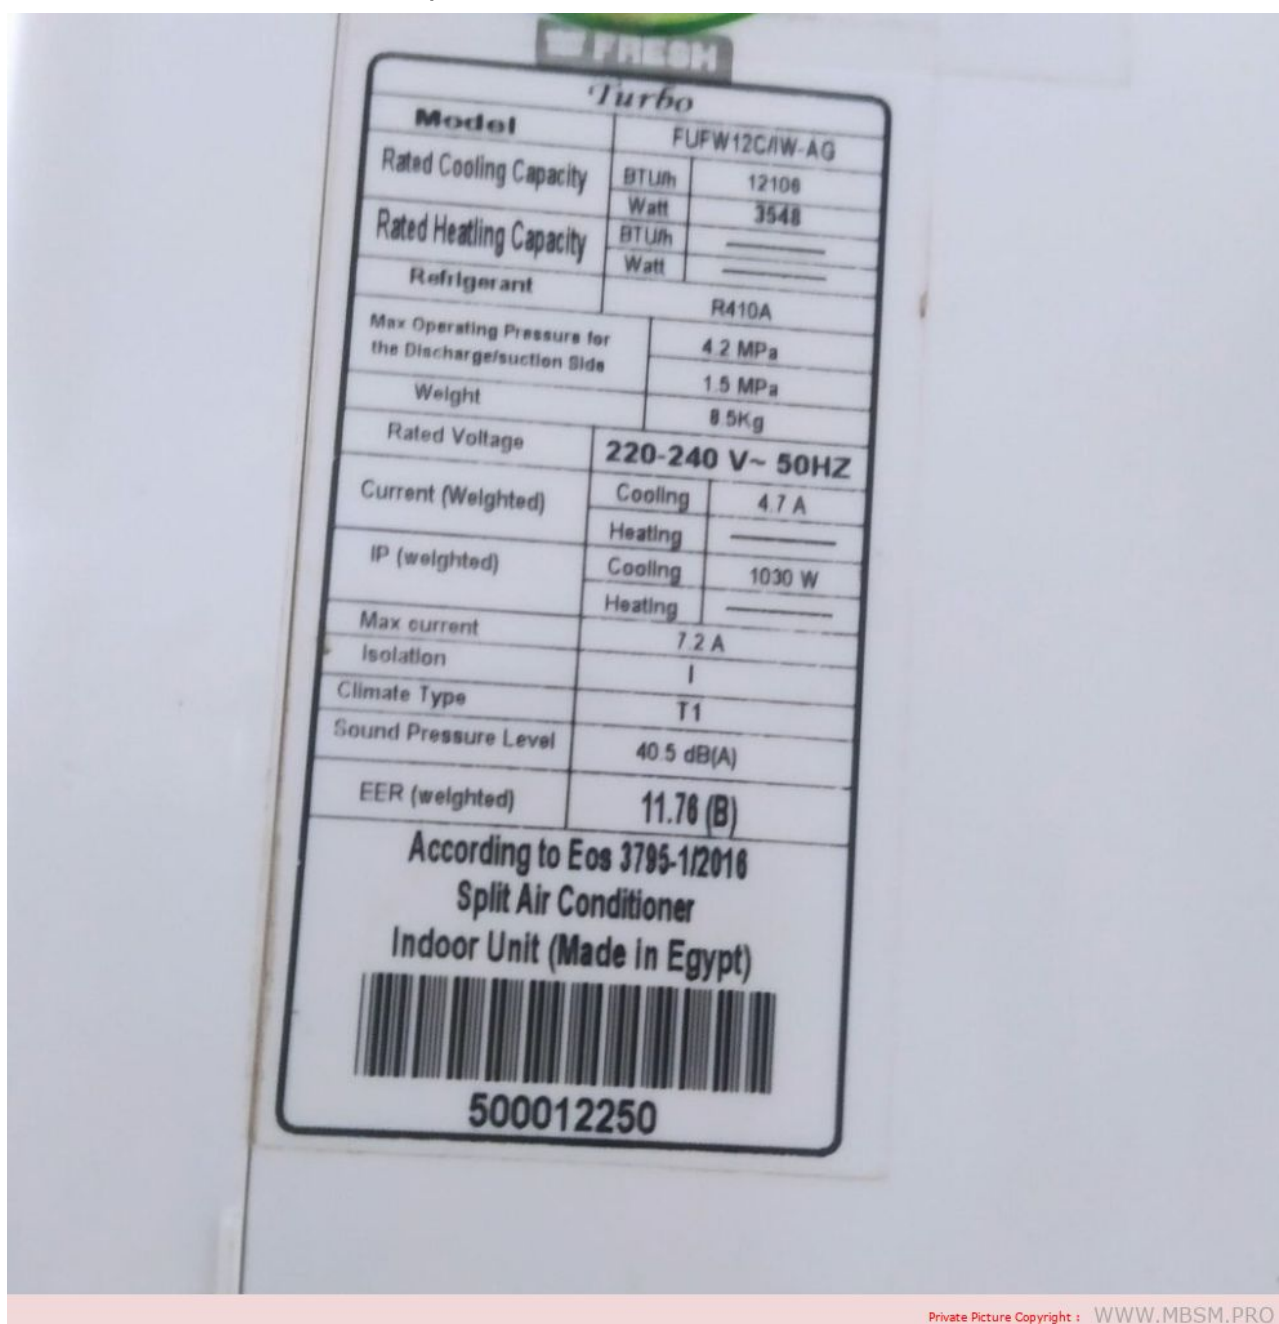

Mbsm.pro, Fufw12caw-ag, air conditioner, Fresh, turbo, Cooling, heating, 12000 Btu, 1.5 hp, 1 ton, r410a, 850 grams, 8 Bar, 115 psi

written by Lilianne | 23 August 2022

Private Picture Copyright : WWW.MBSM.PRO

Mbsm.pro, Fufw12caw-ag, air conditioner, Fresh, turbo,

Cooling, heating, 12000 Btu, 1.5 hp, 1 ton, r410a, 850 grams

**Mbsm.pro, Compressor, atk72x,
HuaGuang, cmA069LHEM, LG,
1bp, 1/4 hp, 205 W, 699
Btu/h, 220-240V 50HZ,
Refrigerator, Fresh, FNT-
BR470K, 1 A, 376 L, R134a, 95
G, freezer**