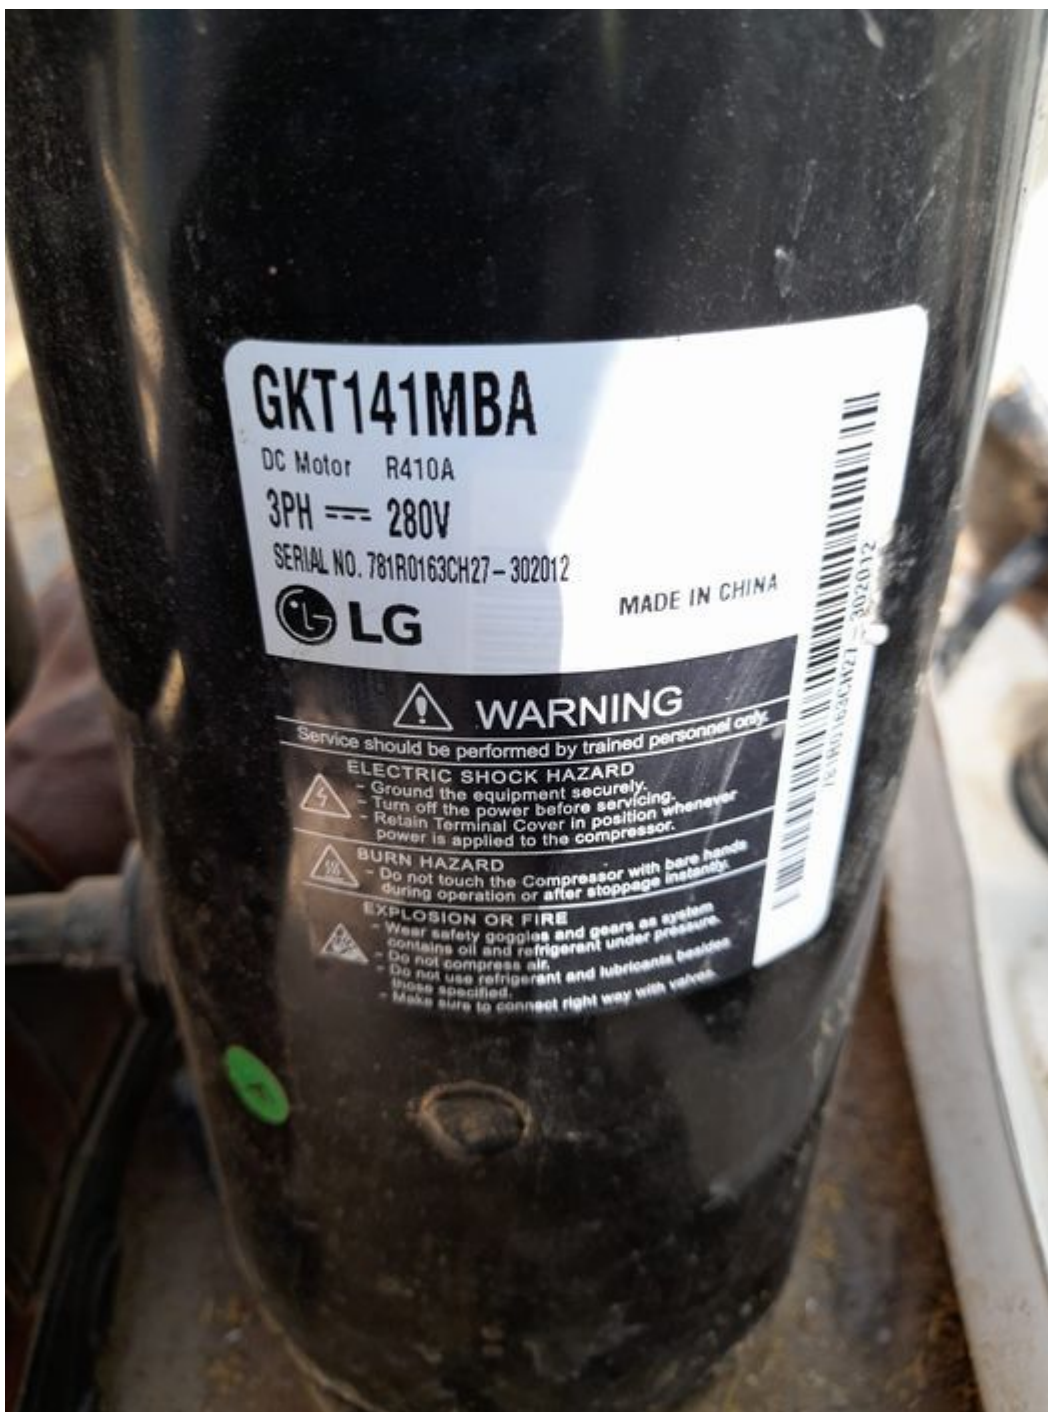

Mbsm.pro, GKT141MBA, Compressor , LG, inverter, BDC, DC compressor, 3 PH, 2.5 HP, 18000 Btu/h, R410A

written by Lilianne | 27 April 2022

Mbsm.pro, GKT141MBA, Compressor , LG, inverter, BDC, DC
compressor, 3 PH, 2.5 HP, 18000 Btu/h, R410A