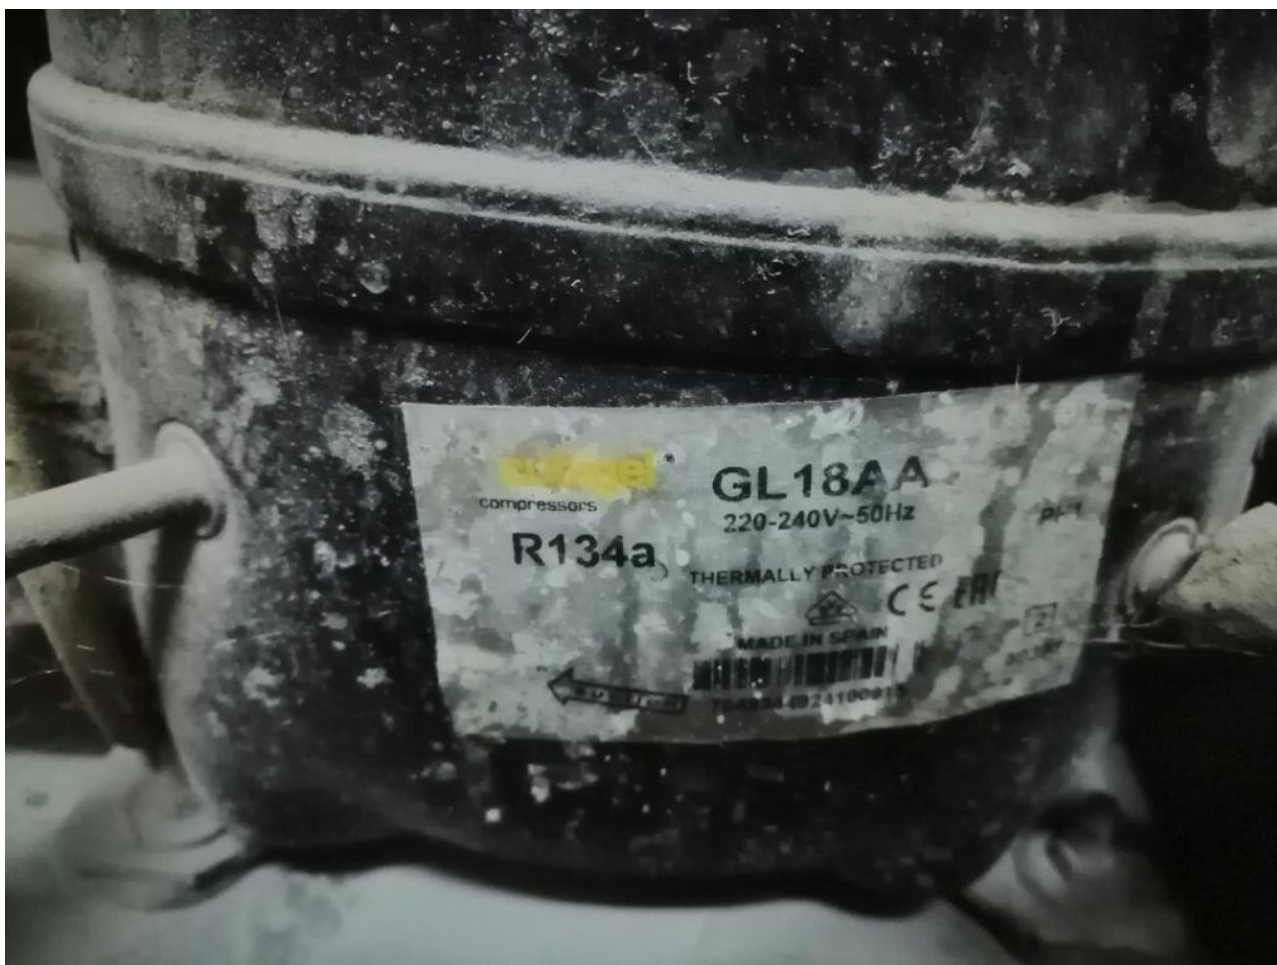

**Mbsm.pro, Compressor,
coolant, Cubigel, R134a,
GL18AA, 220-240V, 50Hz, 3/8
hp++, 1/2HP-**

written by Lilianne | 5 May 2023

Private Picture Copyright : WWW.MBSM.PRO

**Mbsm.pro, Compressor, coolant, Cubigel, R134a, GL18AA,
220-240V, 50Hz, 3/8 hp++, 1/2HP-**