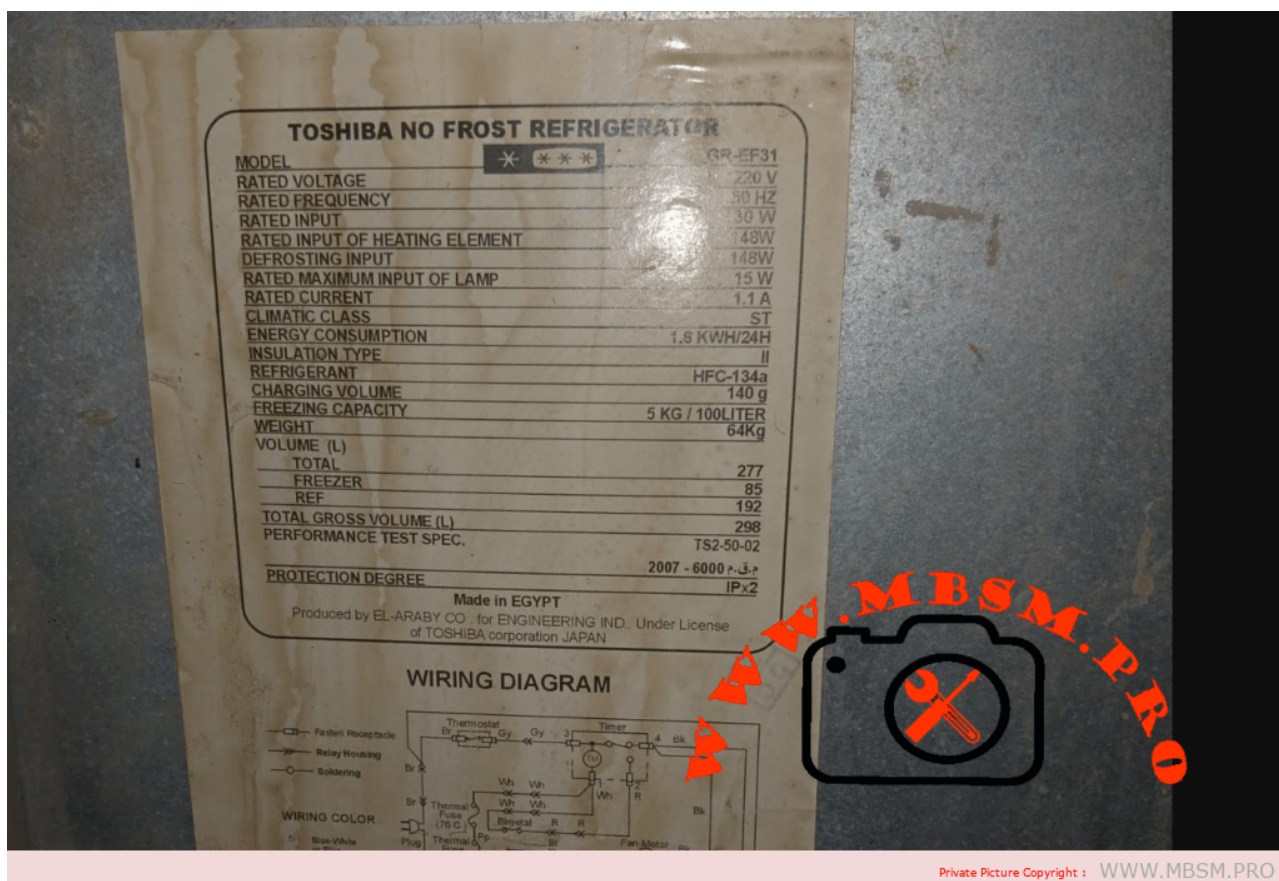

Mbsm.pro, TOSHIBA, REFRIGERATOR, NO FROST 11 FEET, SILVER, GR-EF31-SL, 296 L

written by Lilianne | 11 January 2024

Mbsm.pro, TOSHIBA, REFRIGERATOR, NO FROST 11 FEET, SILVER, GR-EF31-SL, 296 L