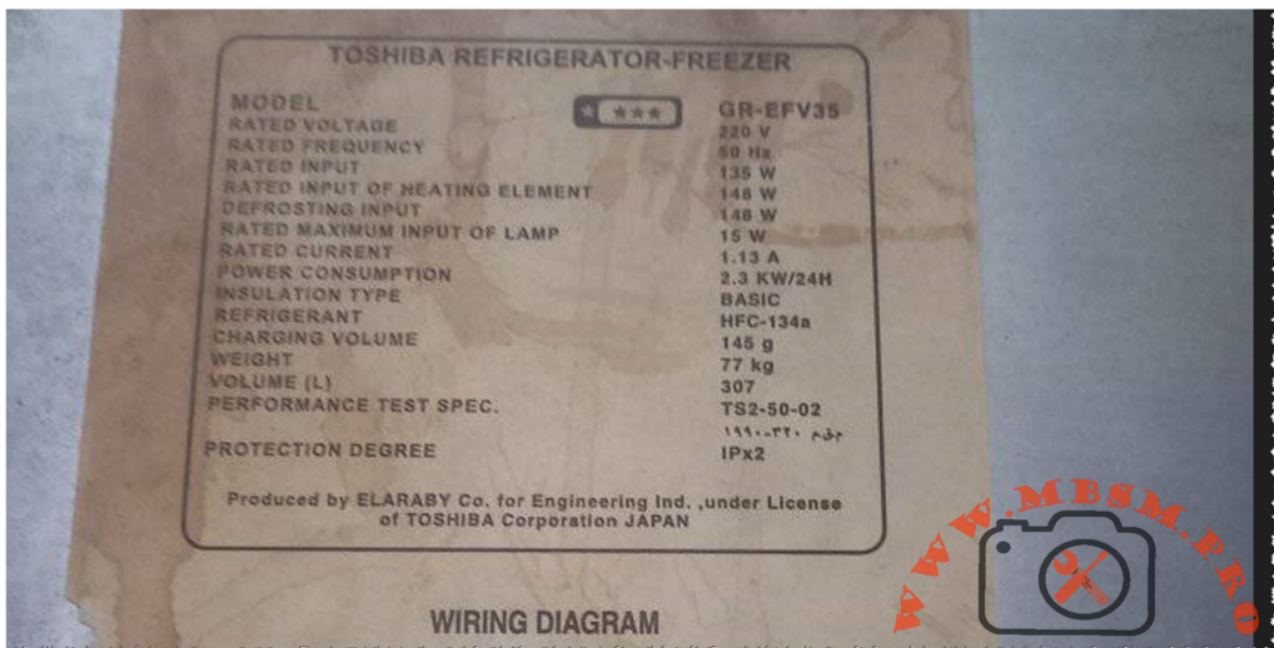

Mbsm.pro, TOSHIBA, REFRIGERATOR, FREEZER, GR- EFV35, 12 feet, 3 DOOR, 307 L, compressor, 1/5 hp, 140 w, lbp, r134a, 145 g

written by Lilianne | 9 March 2024

Mbsm.pro, TOSHIBA, REFRIGERATOR, FREEZER, GR-EFV35, 12 feet, 3
DOOR, 307 L, compressor, 1/5 hp, 140 w, lbp, r134a, 145 g