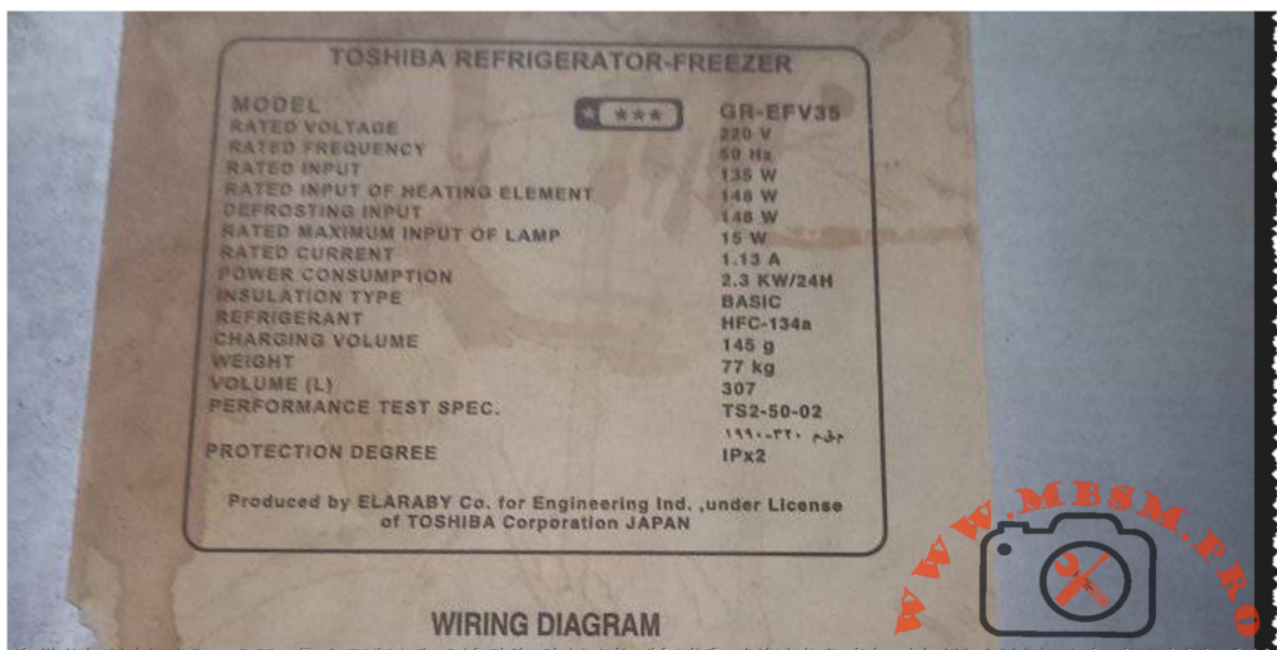

# Mbsm.pro, TOSHIBA, REFRIGERATOR, FREEZER, GR- EFV35, 12 feet, 3 DOOR, 307 L, compressor, 1/5 hp, 140 w, 1bp, r134a, 145 g

written by Lilianne | 9 March 2024

Mbsm.pro, TOSHIBA, REFRIGERATOR, FREEZER, GR-EFV35, 12 feet, 3  
DOOR, 307 L, compressor, 1/5 hp, 140 w, 1bp, r134a, 145 g