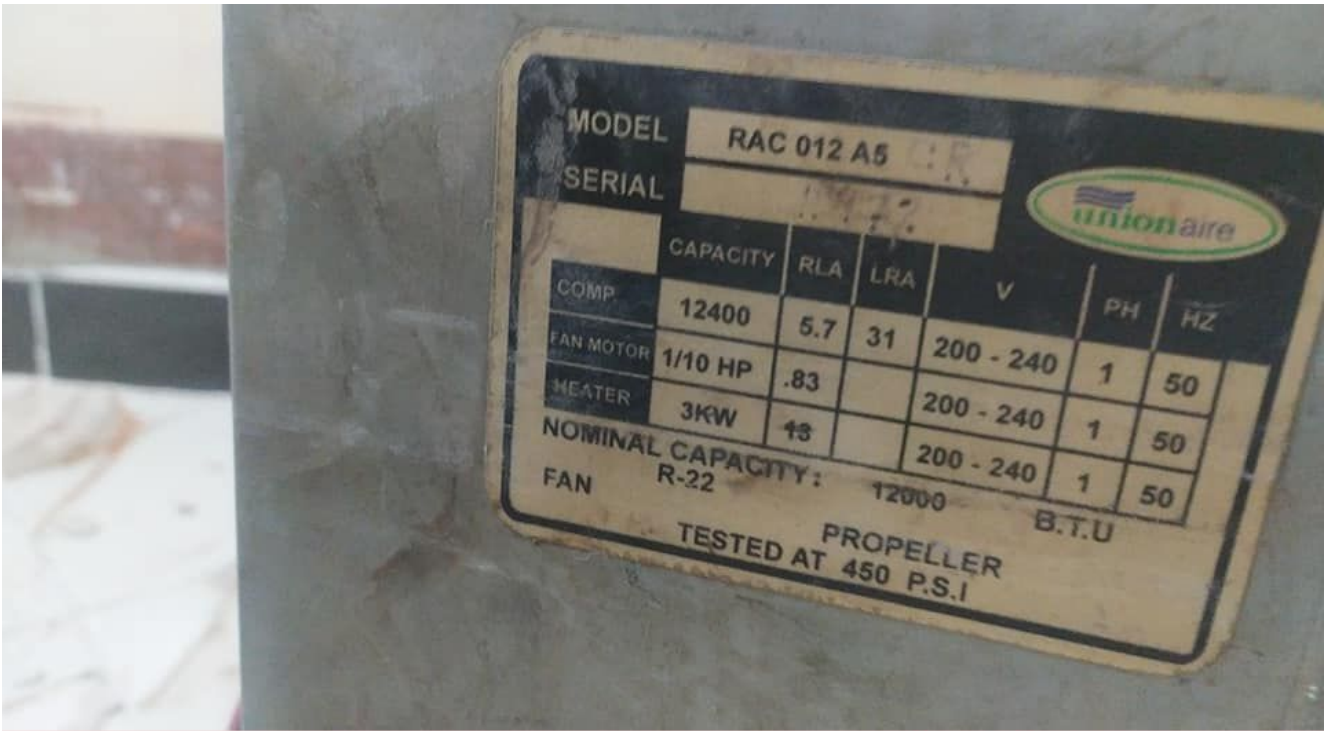

General

Evaporating Temp. Range:	-23.3°C to 12.8°C (-10°F to 55°F)
Motor Torque:	Low Start Torque (LST)
Compressor Cooling:	Fan

Mechanical

Weight:	49
Weight Unit of Measure:	LB
Displacement (cc):	26.122
Oil Type:	Polyolester
Viscosity (cSt):	32
Oil Charge (cc):	781

Agency Approval

cURus Recognized

OEM

AJ600FT-299-A4

Dimensions – Height:	10.719
Dimensions – Width:	7.25
Dimensions – Length:	9.343
Dimensions Unit of Measure:	IN
Market:	OEM
Overload #:	8300CRAA46
Replacement Overload Kit #:	K90-34
Replacement Relay Kit #:	K71-19
Overload Spring:	26056
Cover Gasket:	30640

Terminal Cover:	70492
Bale Strap:	70491
Discharge Line Size:	0.3125 IN
Suction Line Size:	0.5 IN

Wholesale/Distribution

AJ600FT-205-J7

Dimensions – Height:	10.719
Dimensions – Width:	6.594
Dimensions – Length:	11.696
Dimensions Unit of Measure:	IN
Market:	Wholesale/Distribution
Overload #:	8300CRAA46
Replacement Overload Kit #:	K90-34
Replacement Relay Kit #:	K71-19
Overload Spring:	26056
Cover Gasket:	30640
Terminal Cover:	70492
Bale Strap:	70491
Discharge Line Size:	0.3125 IN
Suction Line Size:	0.5 IN
Loose Part Kit:	LP121