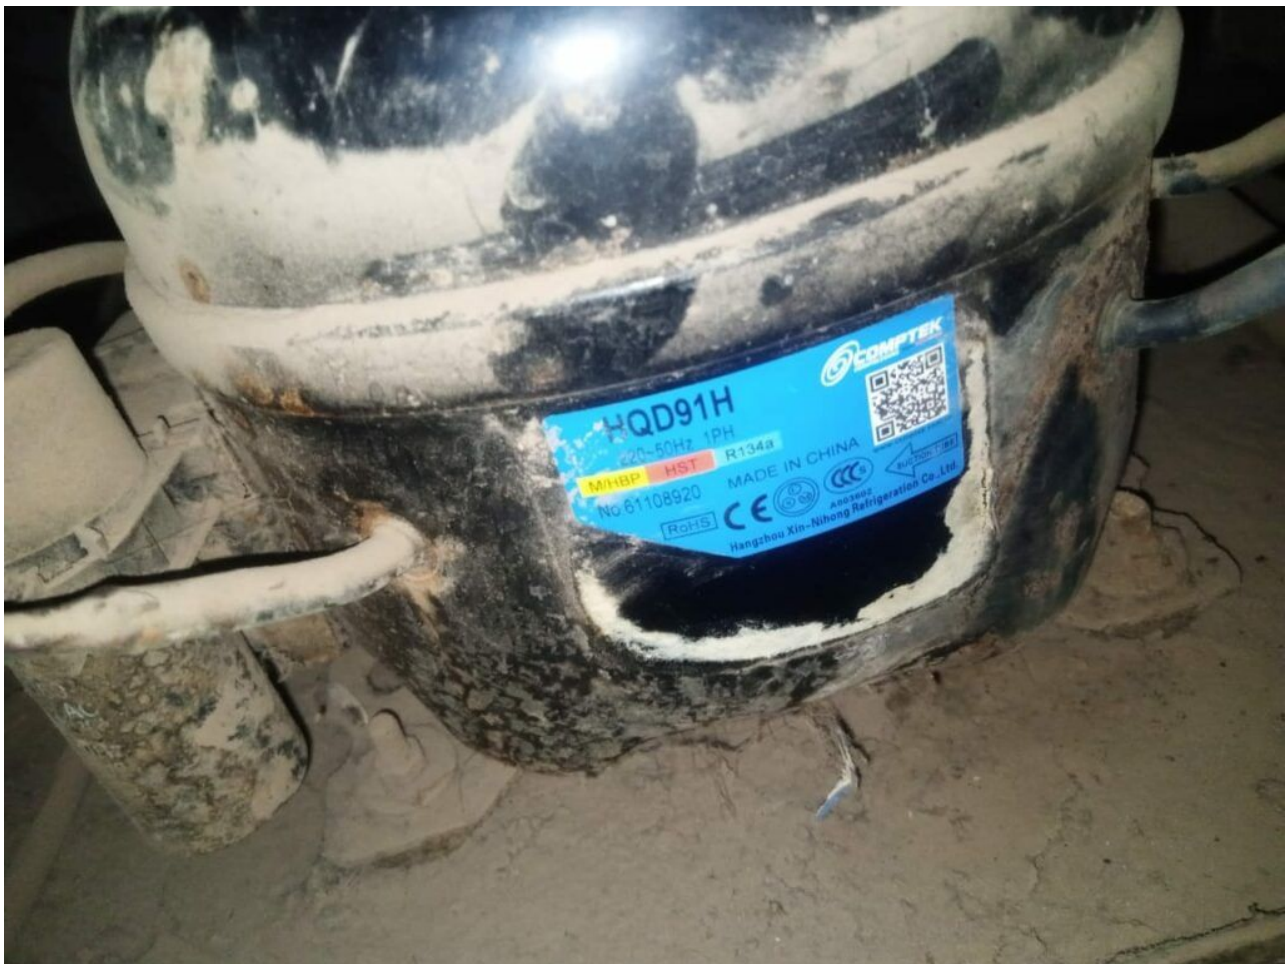

COMPTEK, Compressor, HALQD91HHR, HQD91H, 1/4 hp++, 1/3 hp-, m/hbp, 250 w, 8.8 cm³, r134a

written by Amina | 22 October 2023

Private Picture Copyright : WWW.MBSM.PRO

COMPTEK, Compressor, HALQD91HHR, HQD91H, 1/4 hp++, m/hbp, 250
w, 8.8 cm³