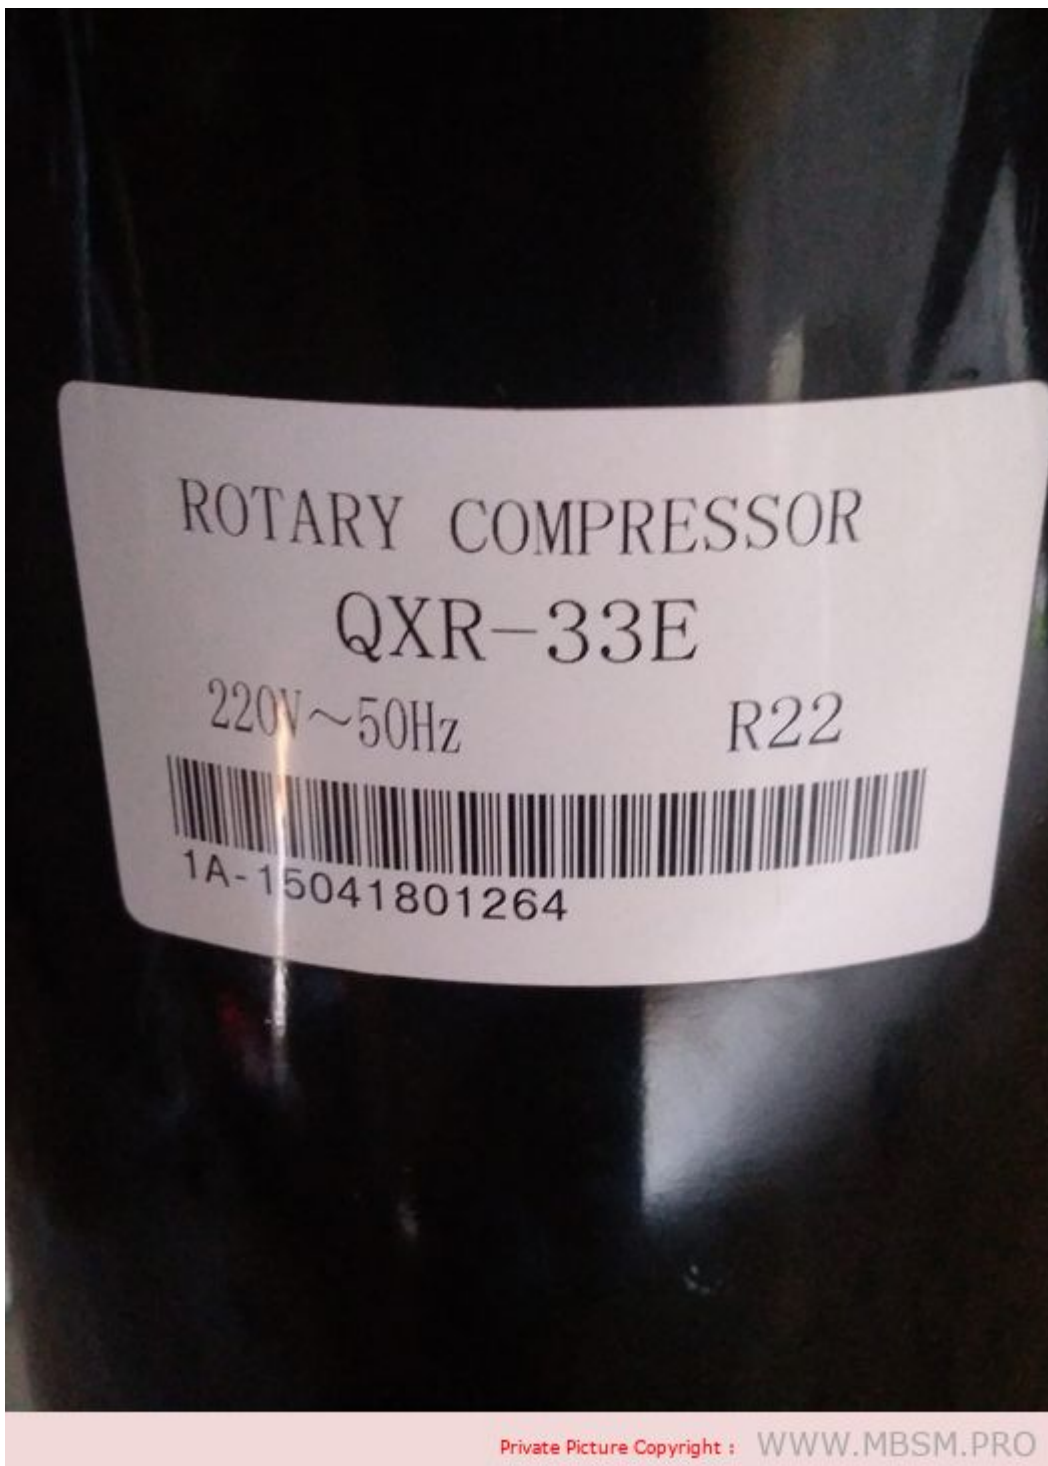

Mbsm.pro, Compressor, 2HP, hermetic, qxr33e, qxr-33e, r22, 1.5 ton, 18000 btu

written by Lilianne | 26 May 2023

Mbsm.pro, Compressor, 2HP, hermetic, qxr33e, qxr-33e, r22, 1.5
ton, 18000 btu