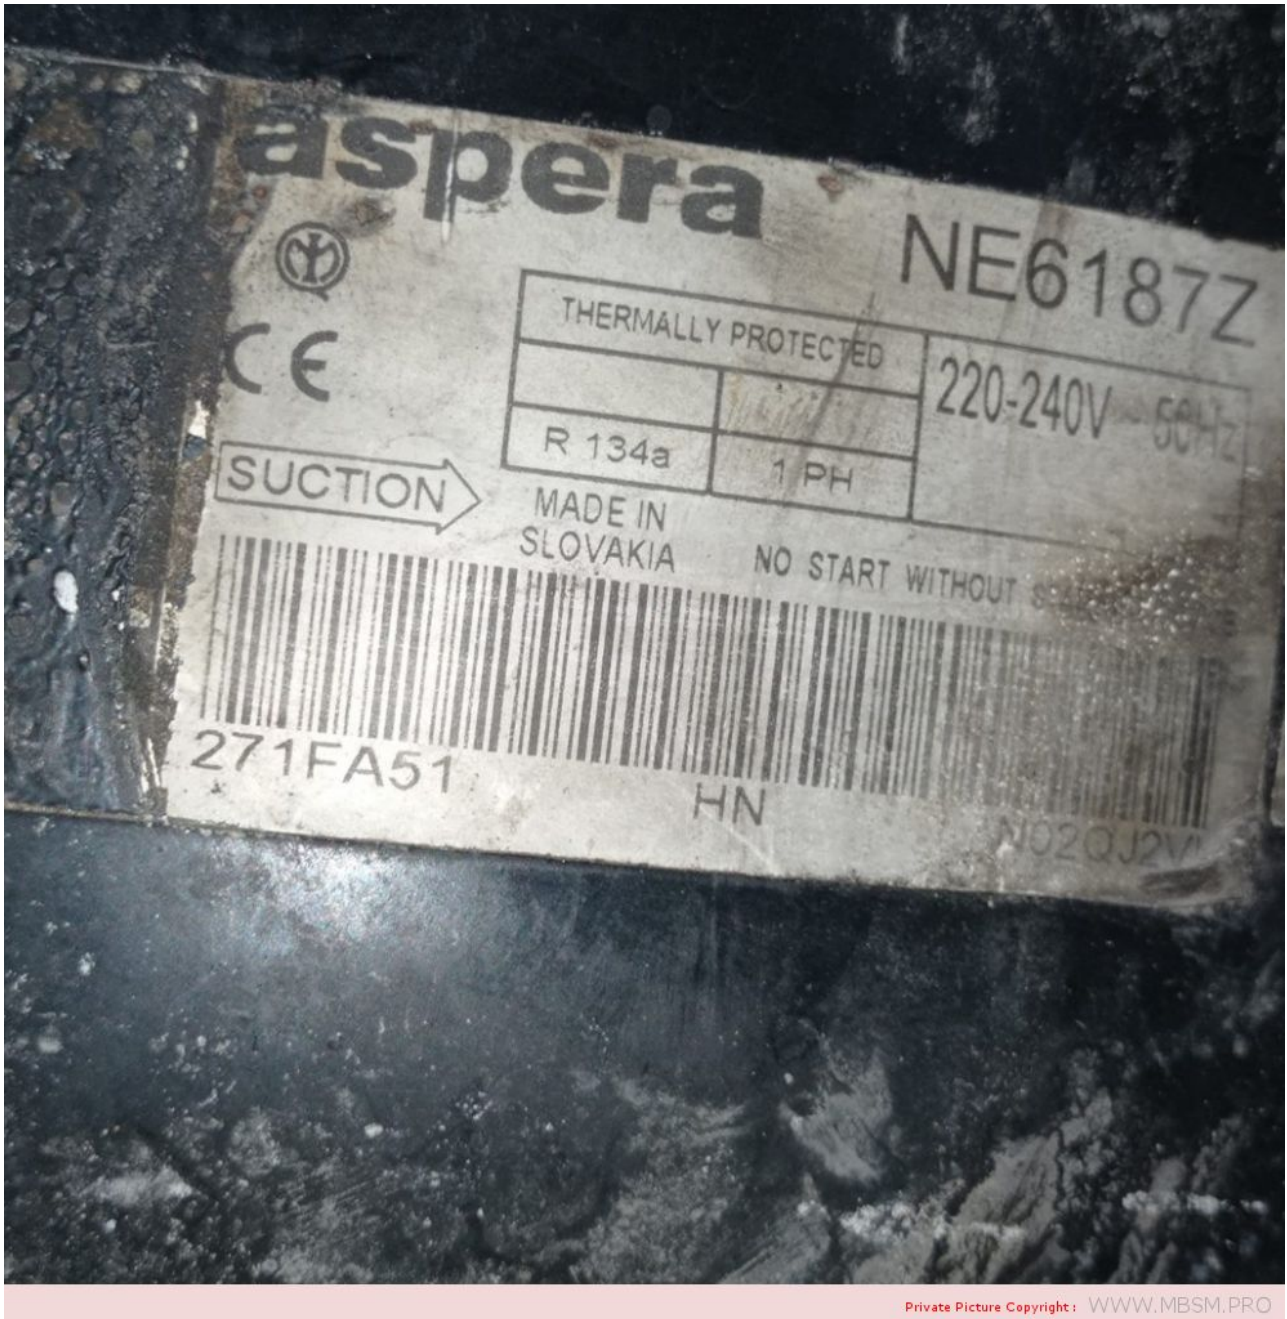

CE EAC

MADE IN SPAIN

08282

Mbsm.pro, COMPRESSOR, CUBIGEL, GLY12RA, 3/8 HP++, R134A, HMBP,
220/240V 50HZ

**Mbsm.pro, Compressor,
Embraco, aspera, ne6187z, 1/3
hp++, big, CSIR, HMBP, r134a,
230/1/50**

written by Lilianne | 6 August 2022