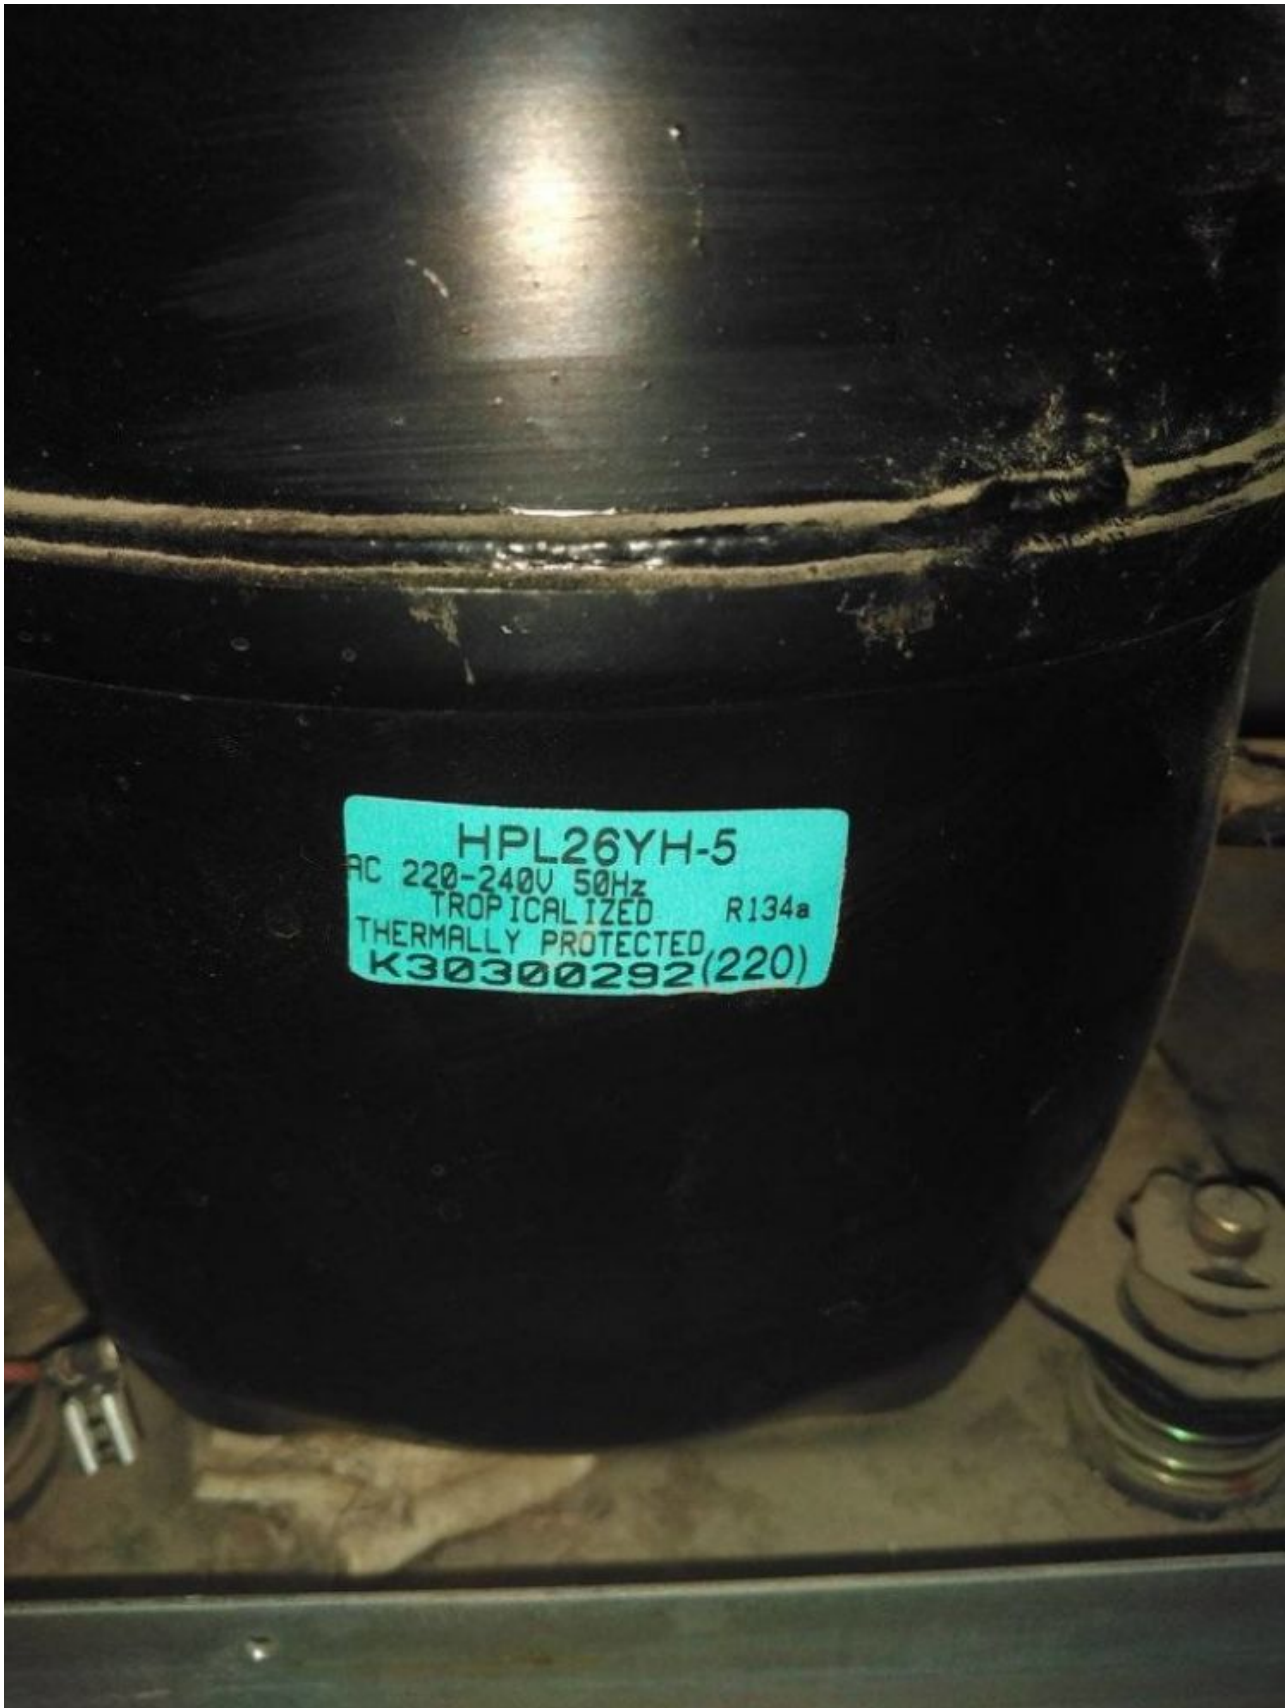

**Mbsm.pro, Compressor,  
hpl26yh-5, Serie YH, 1/4hp,  
762 Btu/h, 192 kcal/c, R134A,  
LBP, 220-240 v 50HZ**

written by Lilianne | 16 April 2022

Private Picture Copyright: [WWW.MBSM.PRO](http://WWW.MBSM.PRO)

Mbsm.pro, Compressor, hpl26yh-5, Serie YH, 223 W, 762 Btu/h, 192 kcal/c, R134A, LBP, 220-240 v 50HZ