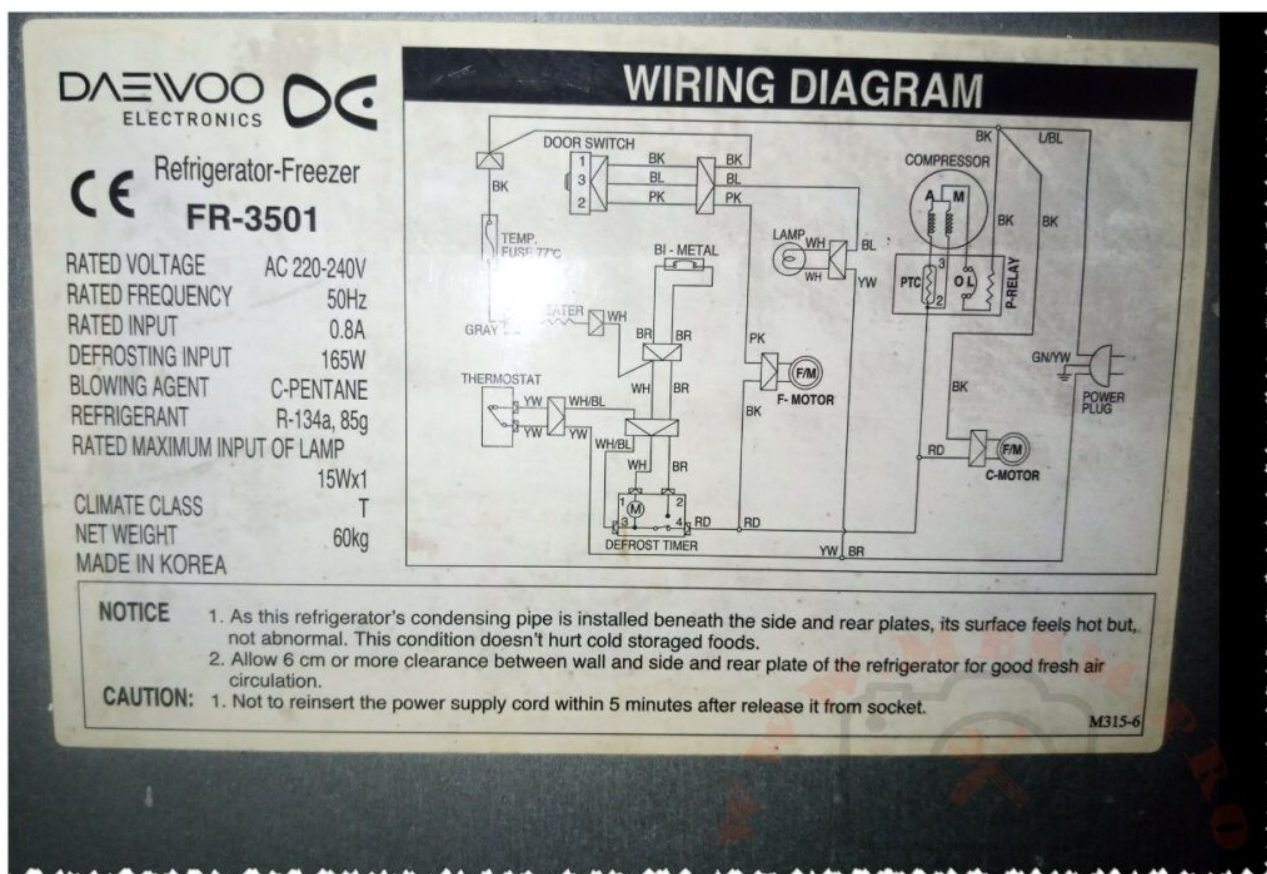

Mbsm.pro, DAEWOO, Refrigerator-Freezer, 350 l, FR-3501, AC 220-240V, 0.8 a, 165 w, compressor, 1/5 hp, R-134a, 85g, HSL25YE-5, 1bp, R-134a, 85g

written by Lilianne | 29 January 2024

Mbsm.pro, DAEWOO, Refrigerator-Freezer, 350 l, FR-3501, AC 220-240V, 0.8 a, 165 w, compressor, 1/5 hp, R-134a, 85g, HSL25YE-5, 1bp, R-134a, 85g

**DAEW00 Compressor ,
HSL25YE-5, 1/5 hp++, 1/4HP- ,
1PH, R134a , 220-240V
50Hz, Puissance frigorifique
176 W , 690 BTU**

written by Lilianne | 29 January 2024

Private Picture Copyright : WWW.MBSM.PRO

DAEWOO Compressor , HSL25YE-5, 1/5HP , 1PH, R134a ,220-240V
50Hz,Puissance frigorifique 176 W