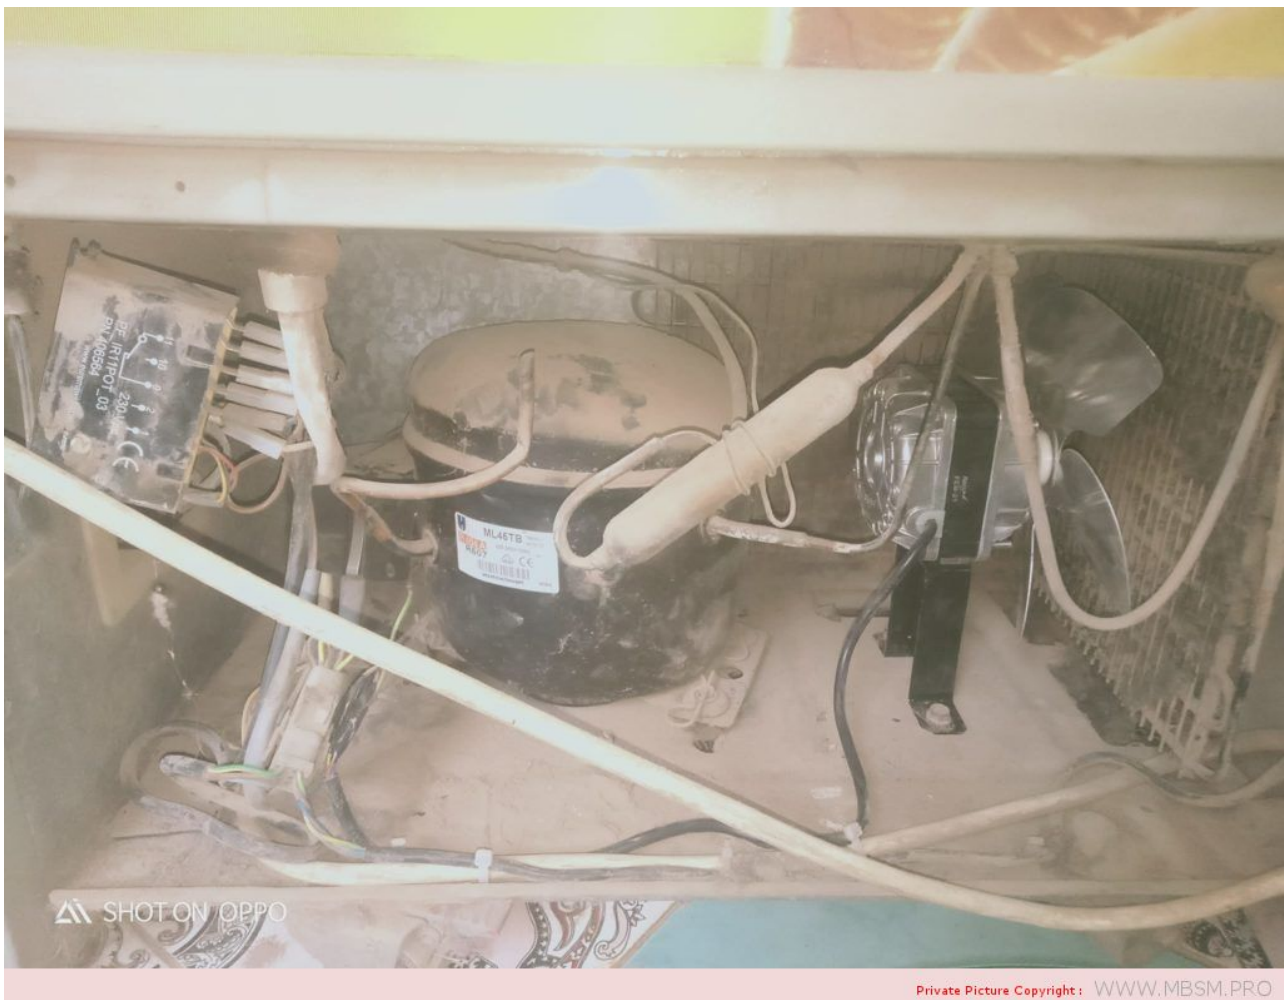

Mbsm.pro, Compressor, Cubigel, Huayi, Electrolux, ZEM, Freezer, ML45TB, HMBP, R404A, R507, 220 – 240V/1/50Hz, 1/5 HP, ++ Big, 1/4 Hp –, CSIR

written by Lilianne | 11 February 2022

Compressor ACC Cubigel Huayi Electrolux ZEM ML45TB, HMBP –
R404A, R507, 220 – 240V/1/50Hz, 1/5 HP, discharge 4.5 cm³,
motor type CSIR, oil type ISO VG46 ester, oil charge 300 cm³,
528 W at +5 / +55 °, input power, current 352 W, 2.04A,
expansion device: capillar or valve, cooling: fan, weight 10.1

kg

**Compressor ,ACC Cubigel
,Huayi Electrolux ,ZEM GL80AA
/ GVY75AA, LBP – R134a, 220 –
240V/1/50Hz, 1/4 HP,
discharge 7.52 cm³, motor
type RSIR / RSCR, oil type
ester, oil charge 180 cm³,
150 W at -25 / +55 °, input
power, current 146 W, 1.16 A,
expansion device: capillary,
cooling: static, weight 8.6
kg**

written by Lilianne | 11 February 2022

Compressor ,ACC Cubigel ,Huayi Electrolux ,ZEM GL80AA /
GVY75AA, LBP – R134a, 220 – 240V/1/50Hz, 1/5 HP, discharge
7.52 cm³, motor type RSIR / RSCR, oil type ester, oil charge
180 cm³, 150 W at -25 / +55 °, input power, current 146 W,
1.16 A, expansion device: capillary, cooling: static, weight
8.6 kg