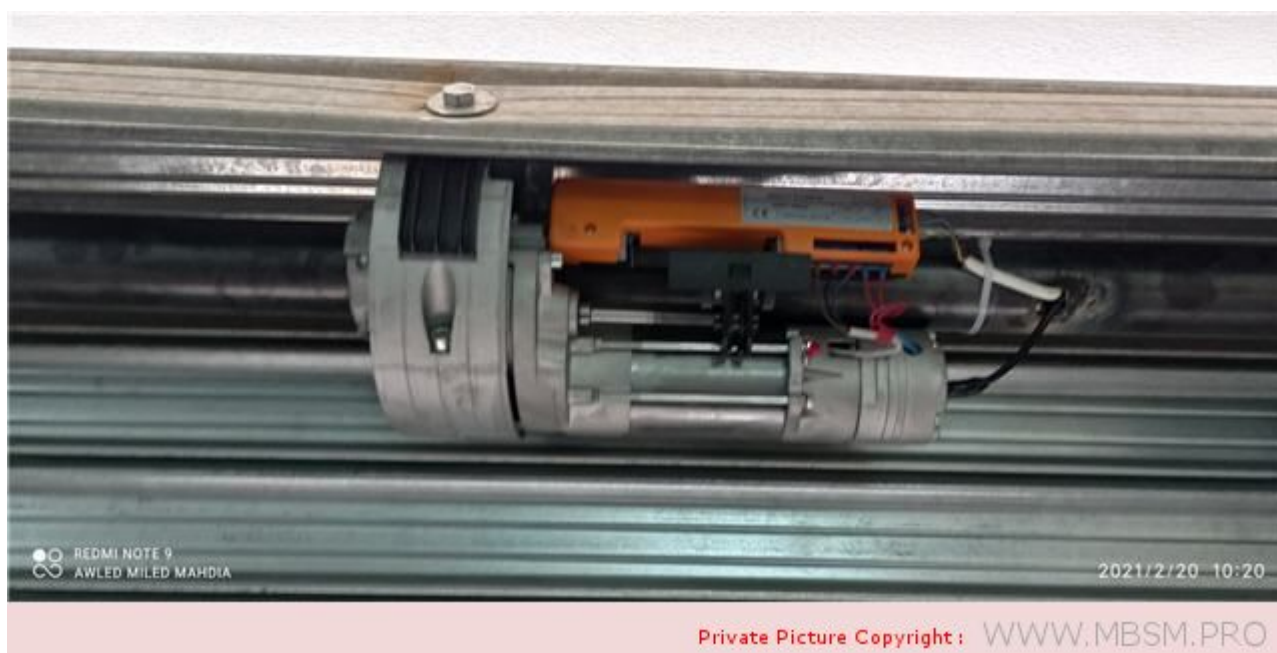

Emballage et livraison

Détails d'emballage

Détails d'emballage: carton d'exportation navigable et palette

Port

Ningbo/Shanghai

Délai : :

Quantité(Sets)	1 – 1	2 – 200	>200
Durée estimée (jours)	7	15	À négociier