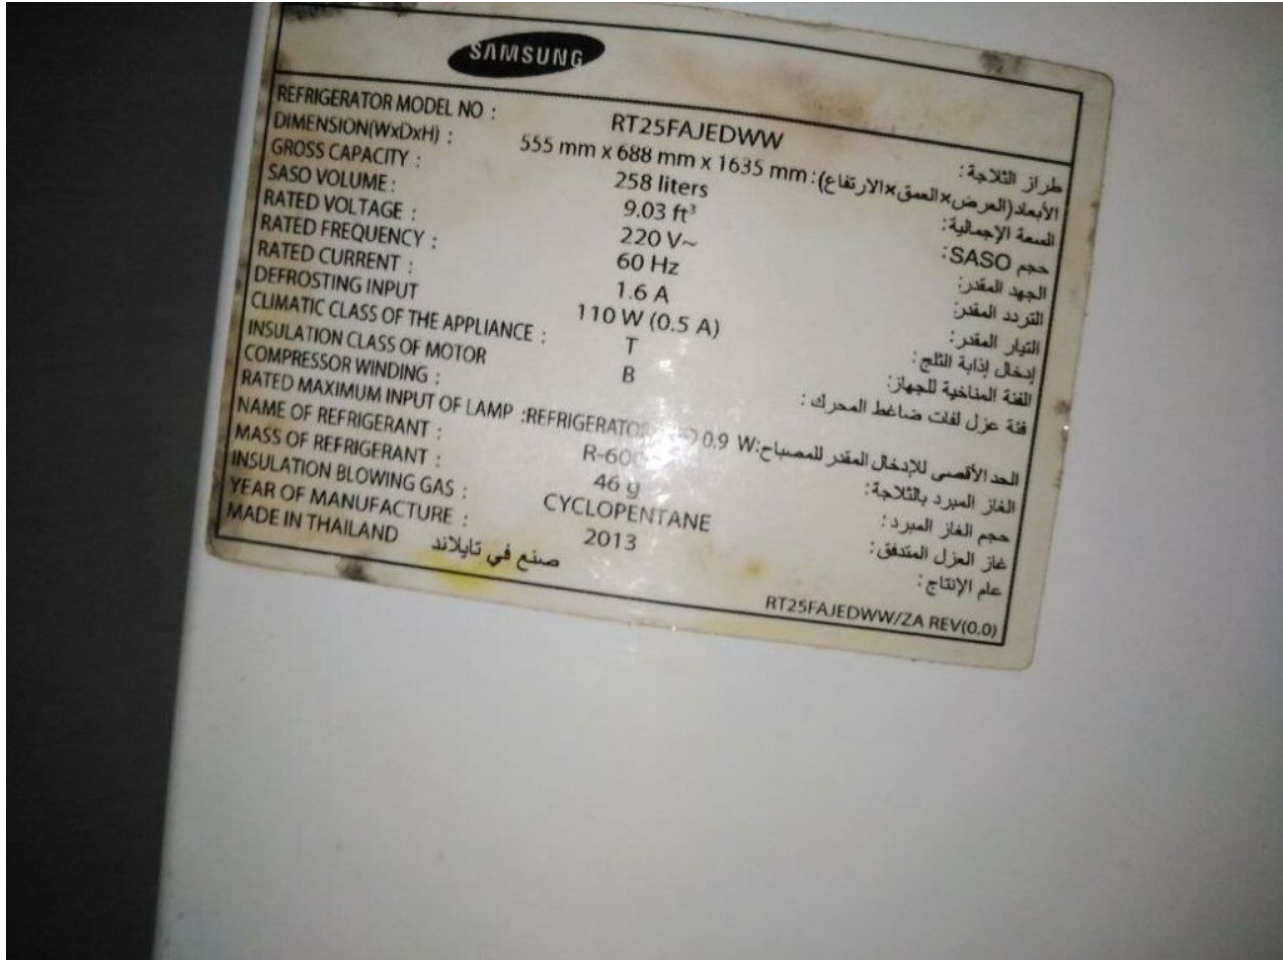

250 L, no frost, inverter,
Compressor, BDC, 1/6 hp, lbp, R600a,
46g, 220v

Category: Refrigerator

written by Lilianne | 11 September 2022

Private Picture Copyright : WWW.MBSM.PRO

Mbsm.pro, Refrigerator, RT25fajedww, 250 L, no frost, inverter, Compressor, BDC, 1/6 hp, lbp, R600a, 46g, 220v

Mbsm.pro, air conditioner, Trust
International For Electronics, ASTW-
H18SDE-DC, inverter, dc, 18000 btu,
R410a, 1500g, T3, 1.5 tons

Category: air conditioner

written by Lilianne | 11 September 2022