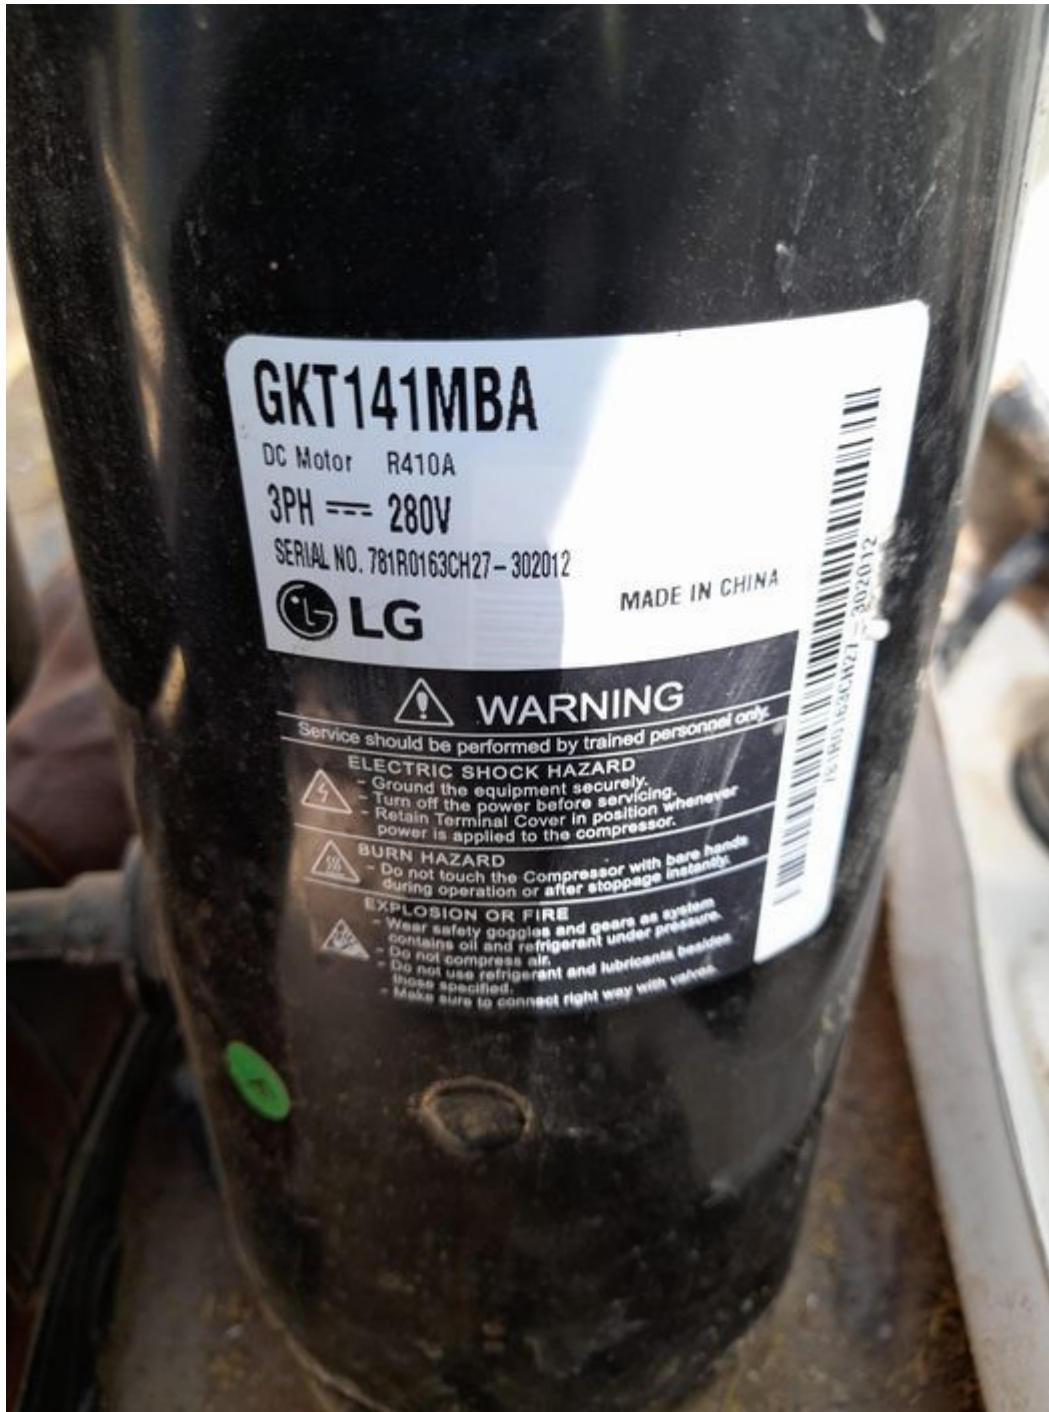

Private Picture Copyright : WWW.MBSM.PRO

Mbsm.pro, GKT141MBA, Compressor , LG, inverter, BDC, DC compressor, 3 PH, 2.5 HP, 18000 Btu/h, R410A

Mbsm.pro, Moteur , LG Drive 21 Kg, WST2112XMN, washer, inverter

Category: expertise

written by Lilianne | 11 September 2022