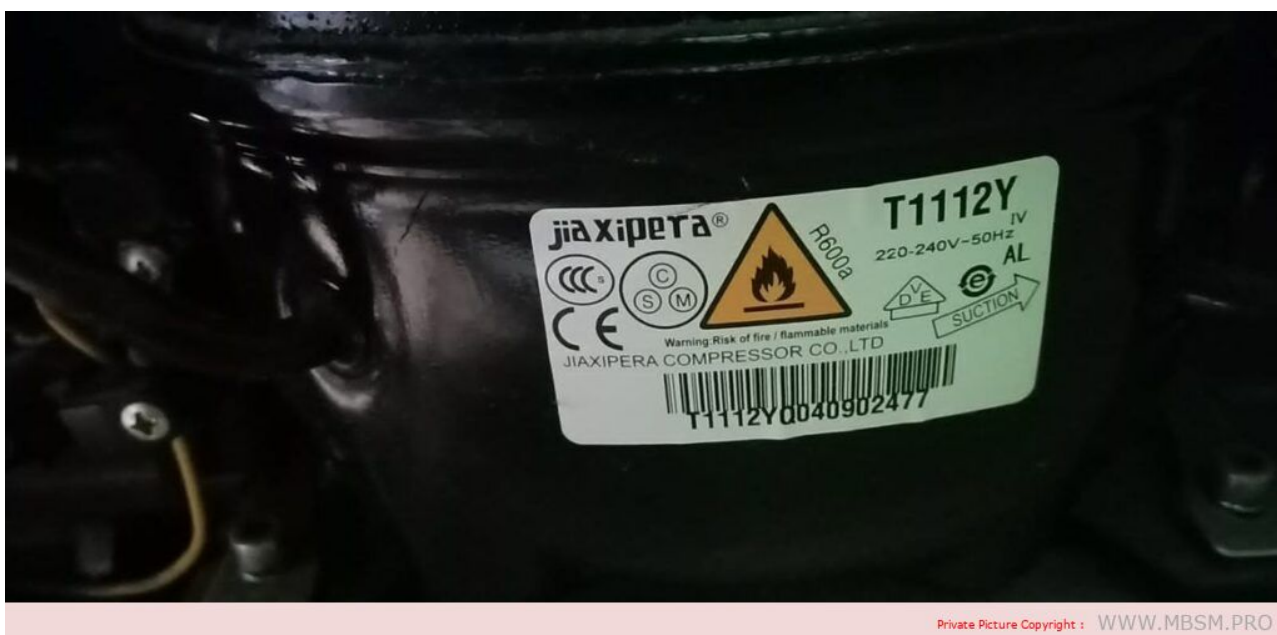

Mbsm.pro, JIAXIPERA, Refrigerator, Compressor, M Series, N Series, T Series, V Series

written by Lilianne | 12 September 2024

Mbsm.pro, JIAXIPERA, Refrigerator, Compressor, M Series, N
Series, T Series, V Series

Mbsm.pro, Compressor, Jiaxipera, TT1117GY, R-600, 198w/-23.3°C, 1/4 hp

written by Lilianne | 12 September 2024