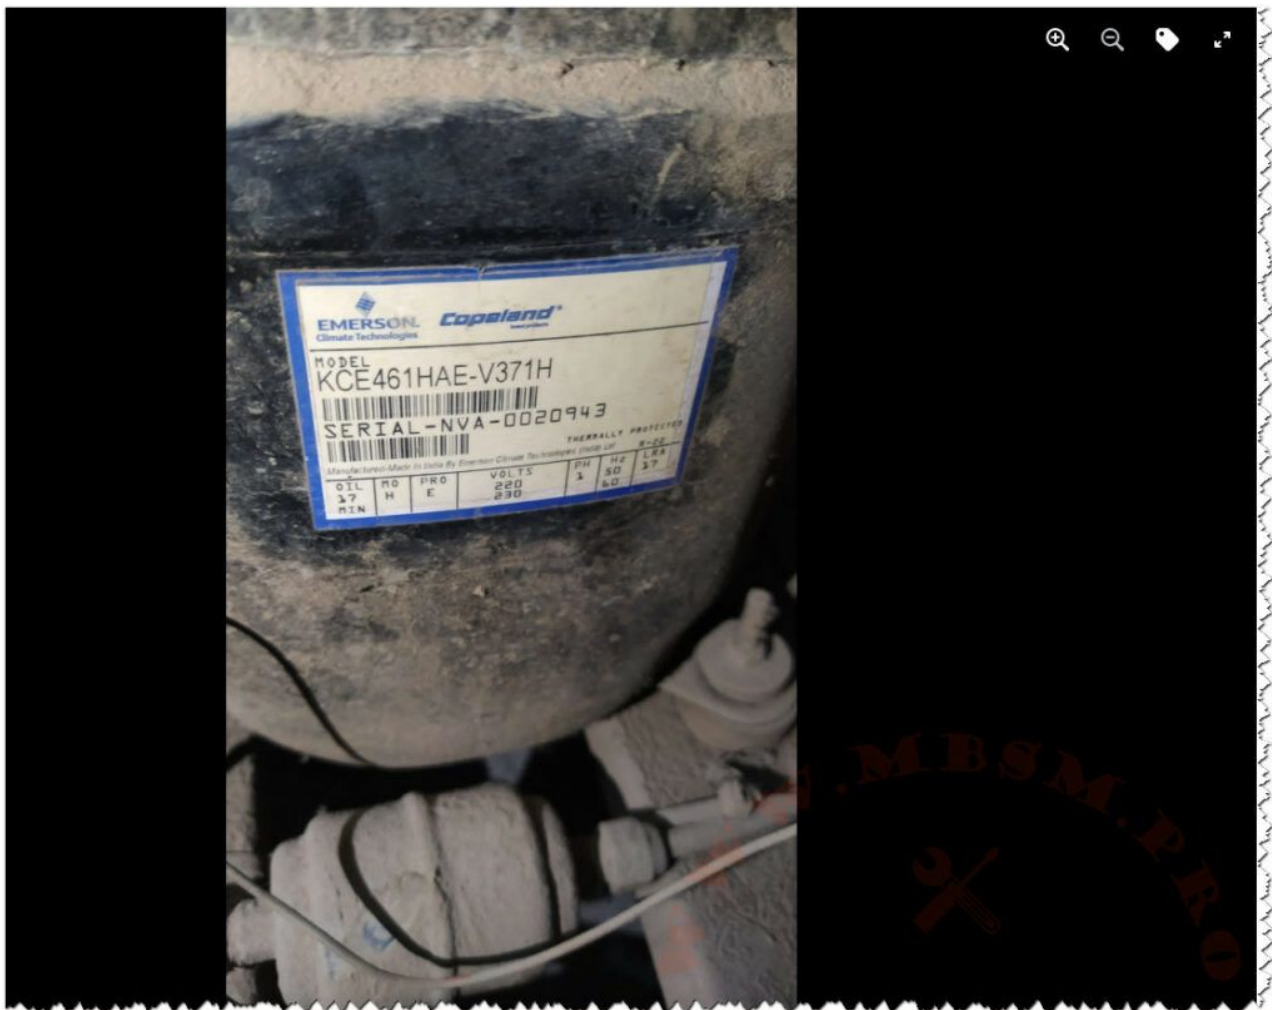

# Mbsm.pro, Emerson, Compressor, KCE461HAE-V470H, KCE461HAE, 1/2 hp, r22/r410a, hbp, 5100 btu

written by Lilianne | 25 January 2024

Private Picture Copyright : [WWW.MBSM.PRO](http://WWW.MBSM.PRO)

Mbsm.pro, Emerson, Compressor, KCE461HAE-V470H, KCE461HAE, 1/2  
hp, r22/r410a, hbp