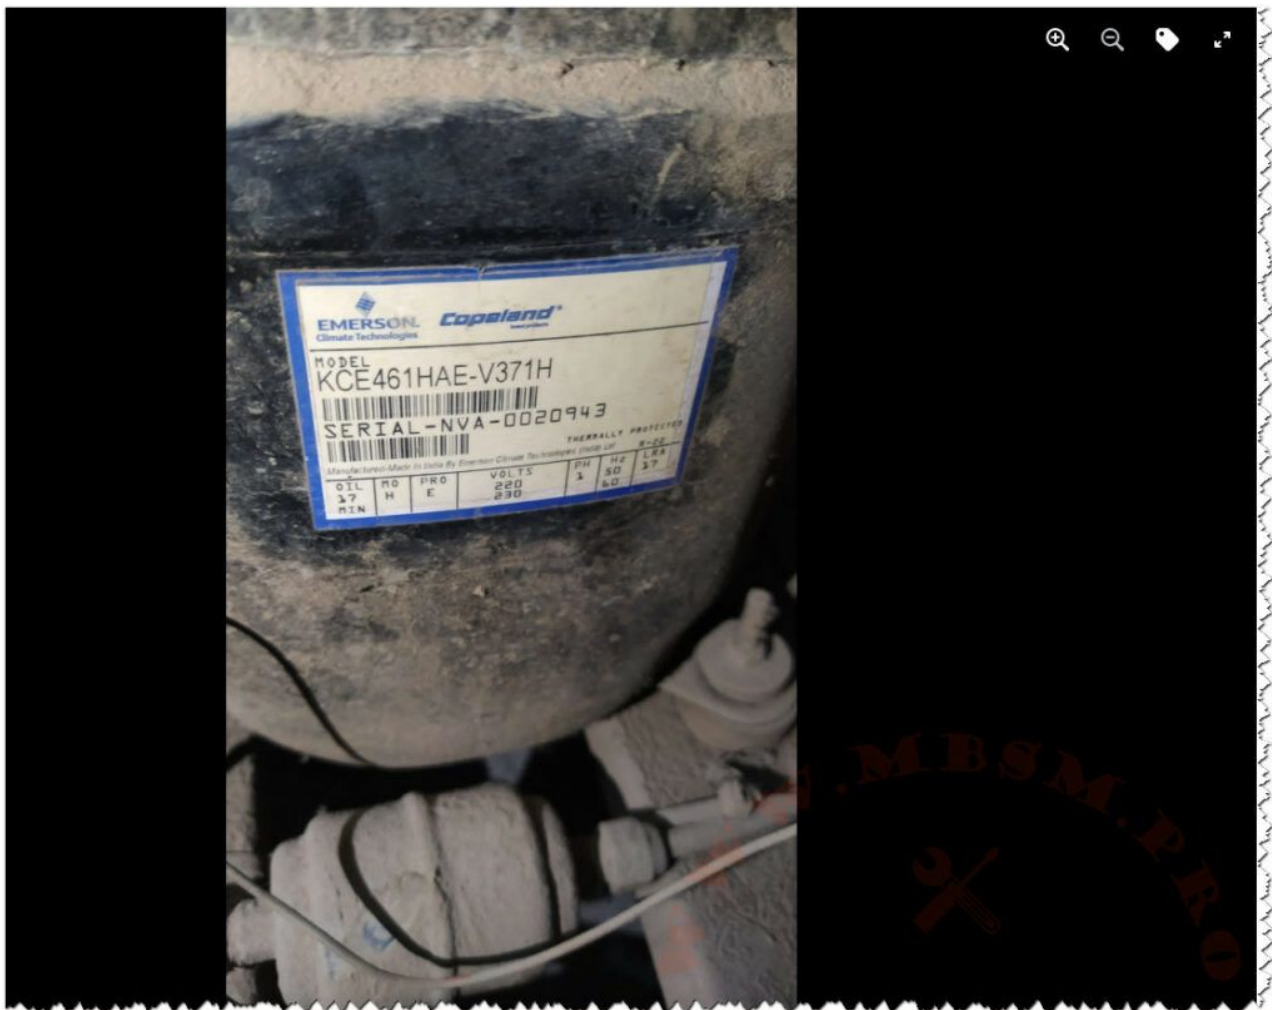

Mbsm.pro, Emerson, Compressor, KCE461HAE-V470H, KCE461HAE, 1/2 hp, r22/r410a, hbp, 5100 btu

written by Lilianne | 25 January 2024

Private Picture Copyright : WWW.MBSM.PRO

Mbsm.pro, Emerson, Compressor, KCE461HAE-V470H, KCE461HAE, 1/2
hp, r22/r410a, hbp